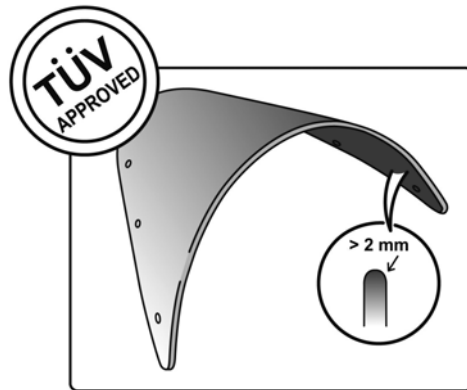

TECHNICAL FEATURES

2 points of attachment

Check the ABE HOMOLOGATION document if the product is homologated for your motorcycle

ROUNDED CONTOUR-PROFILE

TÜV APPROVED