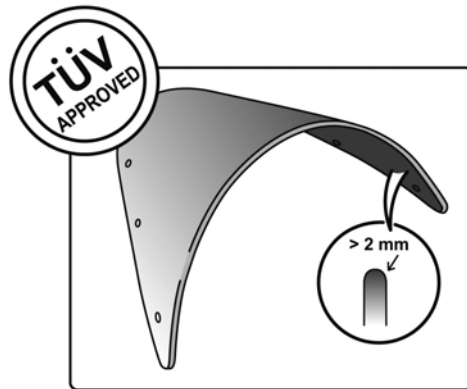

TECHNICAL FEATURES

2 points of attachment

Check the ABE HOMOLOGATION document if the product is homologated for your motorcycle

ROUNDED CONTOUR-PROFILE

TÜV APPROVED