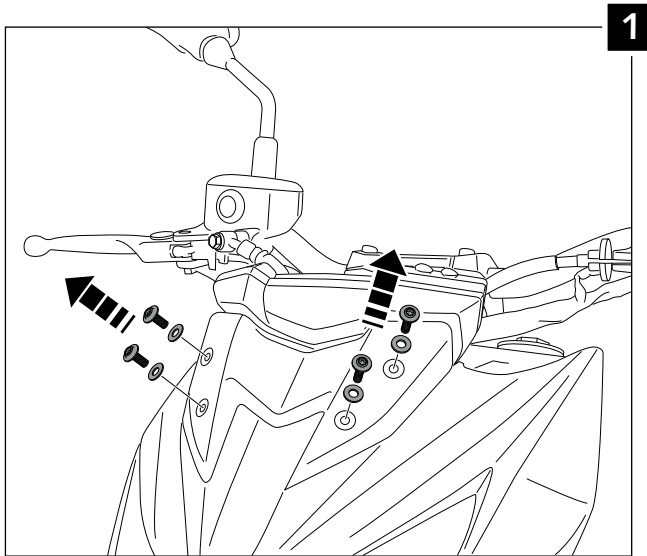

MOUNTING INSTRUCTIONS

WINDSHIELD ADAPTABLE TO
KAWASAKI Z800/E '13 -

Ref.: 6401

ID.		DESCRIPTION	QTY.
1		Windshield	1
2		Special screw M5x13 + interior thread M5x8	4
3		M5x1 nylon washer	4
4		Ø outer 15 x Ø inner 5x4 rubber washer	4