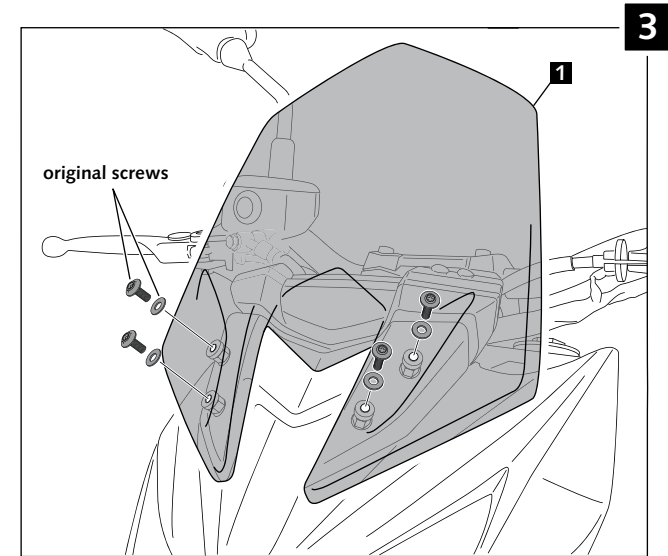

MOUNTING INSTRUCTIONS

WINDSHIELD ADAPTABLE TO
KAWASAKI Z800/E '13 -

Ref.: 6401

ID.		DESCRIPTION	QTY.
1		Windshield	1
2		Special screw M5x13 + interior thread M5x8	4
3		M5x1 nylon washer	4
4		Ø outer 15 x Ø inner 5x4 rubber washer	4