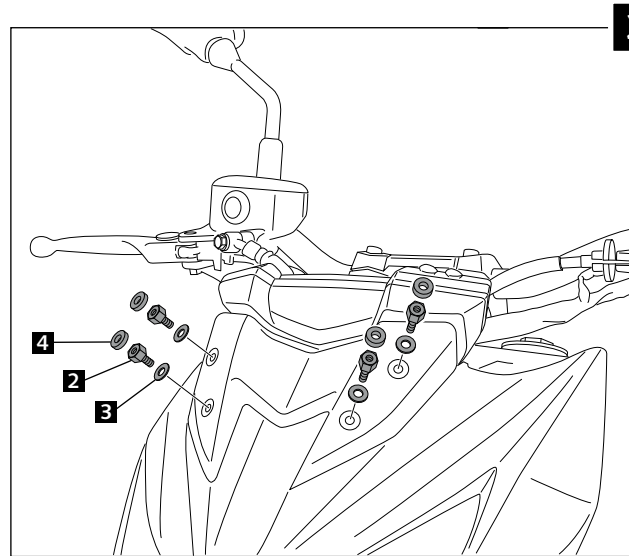

MOUNTING INSTRUCTIONS

WINDSHIELD ADAPTABLE TO
KAWASAKI Z800/E '13 -

Ref.: 6401

ID.		DESCRIPTION	QTY.
1		Windshield	1
2		Special screw M5x13 + interior thread M5x8	4
3		M5x1 nylon washer	4
4		Ø outer 15 x Ø inner 5x4 rubber washer	4