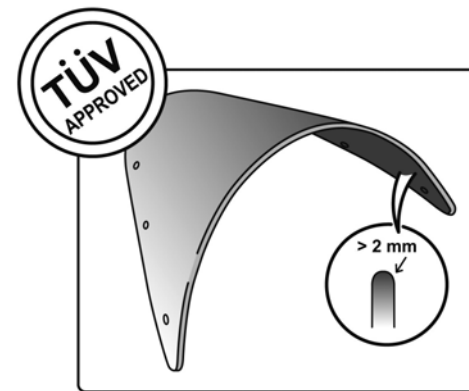

## TECHNICAL FEATURES

ROUNDED CONTOUR-PROFILE

Check the ABE HOMOLOGATION document if the product is homologated for your motorcycle

TÜV APPROVED