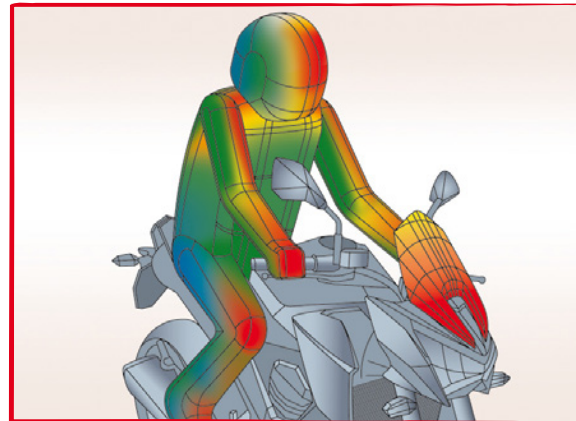

PUIG WINDSCREEN

FINAL RESULTS

HELMET AVERAGE PRESSURE	13,3 kg/cm²
BODY AVERAGE PRESSURE	12,9 kg/cm²

MIN. PRESSURE

+22,3%

IMPROVED AERODYNAMIC WIND PROTECTION WITH PUIG WINDSCREEN

Without losing Cx Sin perdre Cx