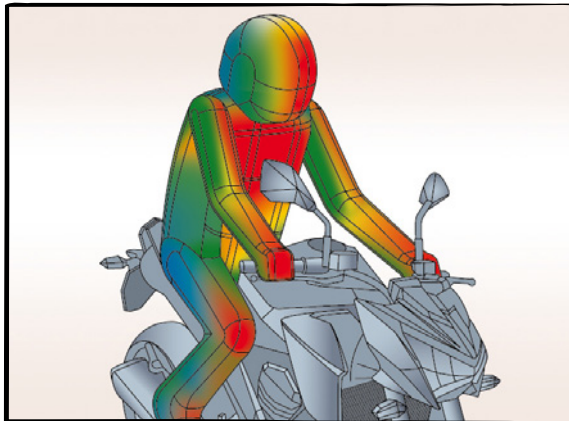

KAWASAKI Z800

Ref.: 6401

TEST CONDITIONS

SPEED	150 km/h	94 mph
RIDER HEIGHT	1.8 m	5.9 ft
RIDER POSITION	Standard	

LATERAL WIND	No	
TEMPERATURE	20°C	68°F

MAX. PRESSURE

OEM

FINAL RESULTS

HELMET AVERAGE PRESSURE	15,2 kg/cm²
BODY AVERAGE PRESSURE	19 kg/cm²