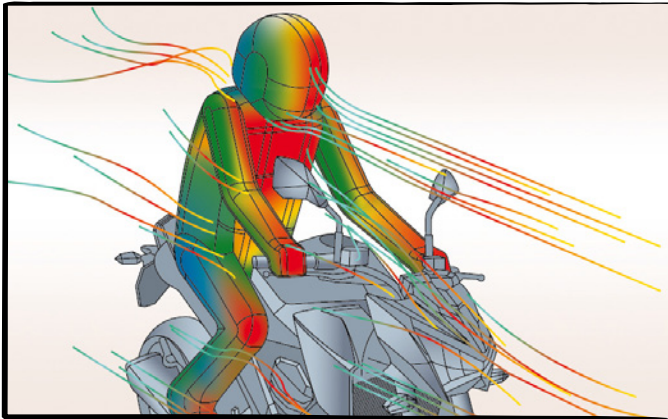

KAWASAKI Z800

Ref.: 6401

TEST CONDITIONS

SPEED	150 km/h	94 mph
RIDER HEIGHT	1.8 m	5.9 ft
RIDER POSITION	Standard	

LATERAL WIND	No	
TEMPERATURE	20°C	68°F

MAX. PRESSURE

OEM

FINAL RESULTS

HELMET AVERAGE PRESSURE	15,2 kg/cm²
BODY AVERAGE PRESSURE	19 kg/cm²