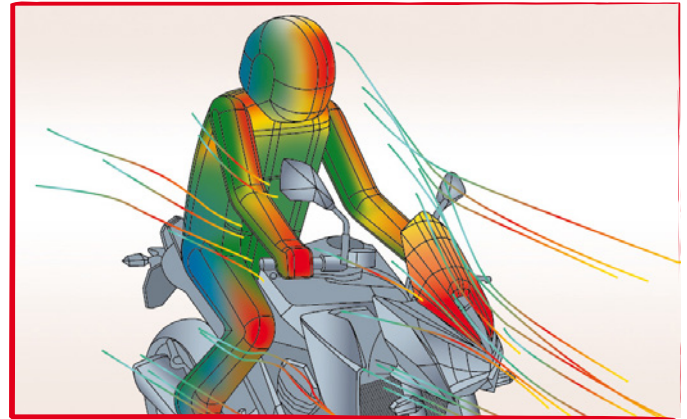

PUIG WINDSCREEN

FINAL RESULTS

HELMET AVERAGE PRESSURE	13,3 kg/cm²
BODY AVERAGE PRESSURE	12,9 kg/cm²

MIN. PRESSURE

+22,3%

IMPROVED AERODYNAMIC WIND PROTECTION WITH PUIG WINDSCREEN

Without losing Cx Sin perdre Cx