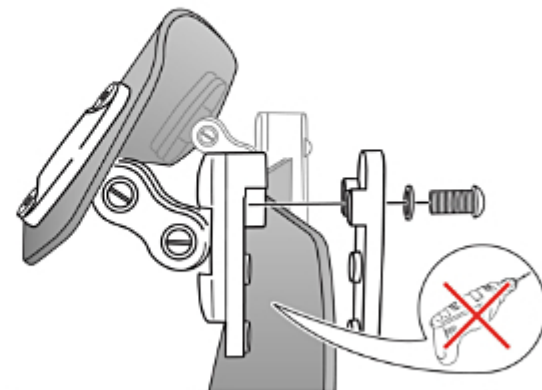

TÜV

Suitable for screen thicknesses between 3 and 5mm. It is not necessary to pierce the dome to hold the visor.

Ref. 6319

Ref. 6320

Ref. 6375