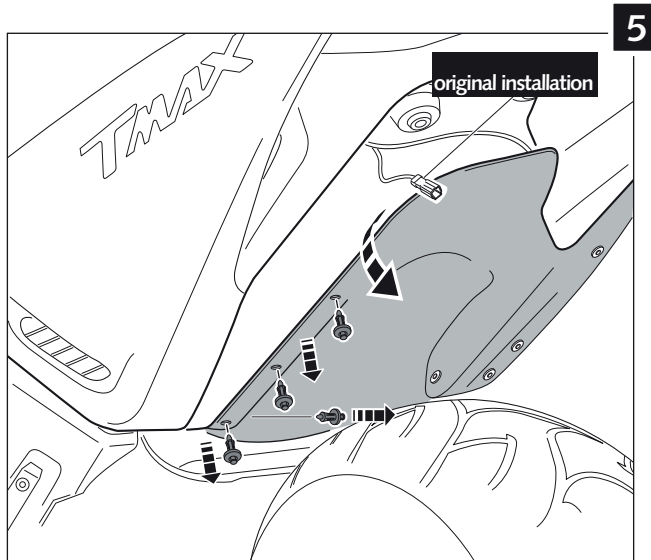

LICENSE PLATE SUPORT  
**YAMAHA T-MAX 530**

Ref.: 6374

LICENSE PLATE SUPPORT  
**YAMAHA T-MAX 530**

ID.		DESCRIPTION	QTY.
1		License plate metal support	1
2		M6 Caged nut	3
3		Mudguard	1
4		Support panel	1
5		Side panel	1
6		M5 Silemblock	4
7		M5x16 ISO 7380 Allen screw	4
8		Group light -wire - connector	1
9		Black Bridle 100 x 2,5mm	4
10		M6x15 ISO 7380 Allen Screw	3
11		Catadioptric+metallic support	1
12		M5x10 ISO 7380 Allen screw	2
13		M5 nut	2
14		M5 ISO 7380 screw cap	2
15		M6 ISO 7380 screw cap	3