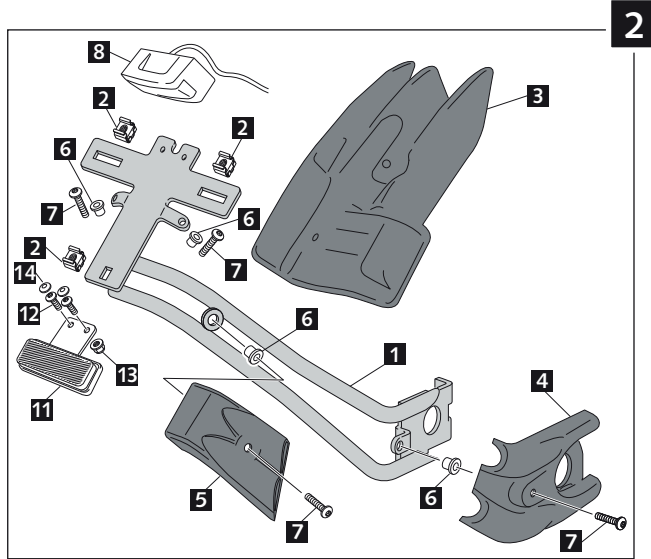

LICENSE PLATE SUPORT  
**YAMAHA T-MAX 530**

Ref.: 6374

LICENSE PLATE SUPPORT  
**YAMAHA T-MAX 530**

ID.		DESCRIPTION	QTY.
1		License plate metal support	1
2		M6 Caged nut	3
3		Mudguard	1
4		Support panel	1
5		Side panel	1
6		M5 Silemblock	4
7		M5x16 ISO 7380 Allen screw	4
8		Group light -wire - connector	1
9		Black Bridle 100 x 2,5mm	4
10		M6x15 ISO 7380 Allen Screw	3
11		Catadioptric+metallic support	1
12		M5x10 ISO 7380 Allen screw	2
13		M5 nut	2
14		M5 ISO 7380 screw cap	2
15		M6 ISO 7380 screw cap	3