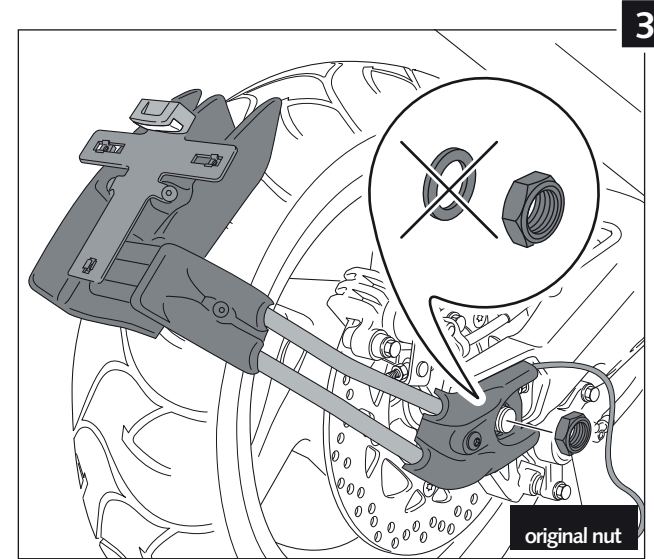

LICENSE PLATE SUPORT  
**YAMAHA T-MAX 530**

Ref.: 6374

LICENSE PLATE SUPPORT  
**YAMAHA T-MAX 530**

ID.		DESCRIPTION	QTY.
1		License plate metal support	1
2		M6 Caged nut	3
3		Mudguard	1
4		Support panel	1
5		Side panel	1
6		M5 Silemblock	4
7		M5x16 ISO 7380 Allen screw	4
8		Group light -wire - connector	1
9		Black Bridle 100 x 2,5mm	4
10		M6x15 ISO 7380 Allen Screw	3
11		Catadioptric+metallic support	1
12		M5x10 ISO 7380 Allen screw	2
13		M5 nut	2
14		M5 ISO 7380 screw cap	2
15		M6 ISO 7380 screw cap	3