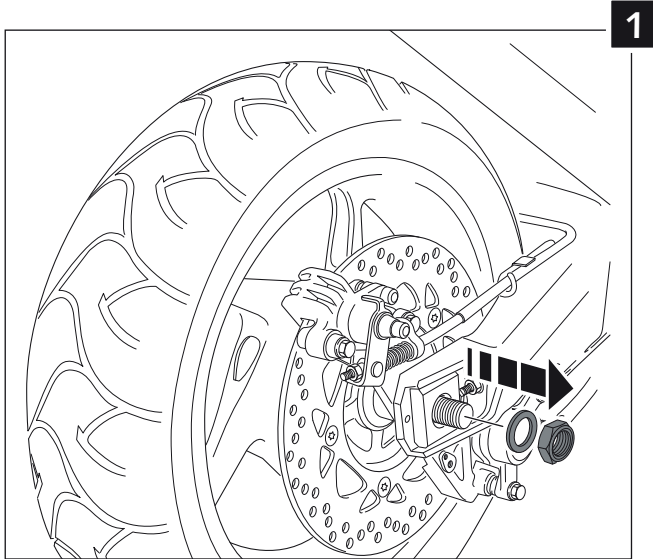

LICENSE PLATE SUPORT  
**YAMAHA T-MAX 530**

Ref.: 6374

LICENSE PLATE SUPPORT  
**YAMAHA T-MAX 530**

ID.		DESCRIPTION	QTY.
1		License plate metal support	1
2		M6 Caged nut	3
3		Mudguard	1
4		Support panel	1
5		Side panel	1
6		M5 Silemblock	4
7		M5x16 ISO 7380 Allen screw	4
8		Group light -wire - connector	1
9		Black Bridle 100 x 2,5mm	4
10		M6x15 ISO 7380 Allen Screw	3
11		Catadioptric+metallic support	1
12		M5x10 ISO 7380 Allen screw	2
13		M5 nut	2
14		M5 ISO 7380 screw cap	2
15		M6 ISO 7380 screw cap	3