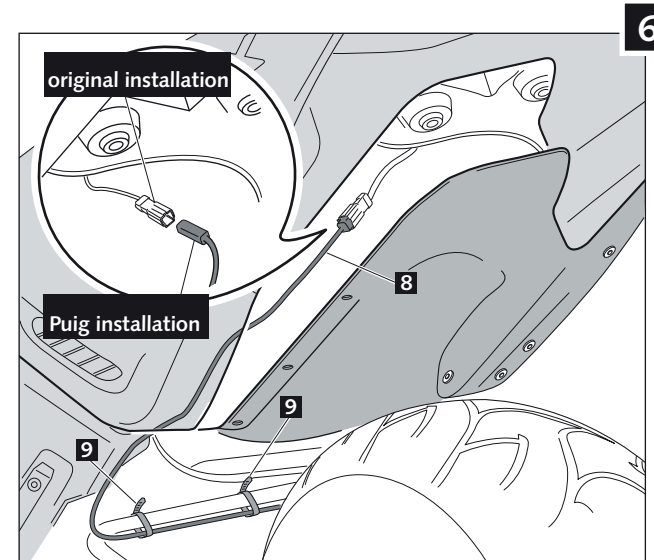

LICENSE PLATE SUPORT  
**YAMAHA T-MAX 530**

Ref.: 6374

LICENSE PLATE SUPPORT  
**YAMAHA T-MAX 530**

ID.		DESCRIPTION	QTY.
1		License plate metal support	1
2		M6 Caged nut	3
3		Mudguard	1
4		Support panel	1
5		Side panel	1
6		M5 Silemblock	4
7		M5x16 ISO 7380 Allen screw	4
8		Group light -wire - connector	1
9		Black Bridle 100 x 2,5mm	4
10		M6x15 ISO 7380 Allen Screw	3
11		Catadioptric+metallic support	1
12		M5x10 ISO 7380 Allen screw	2
13		M5 nut	2
14		M5 ISO 7380 screw cap	2
15		M6 ISO 7380 screw cap	3