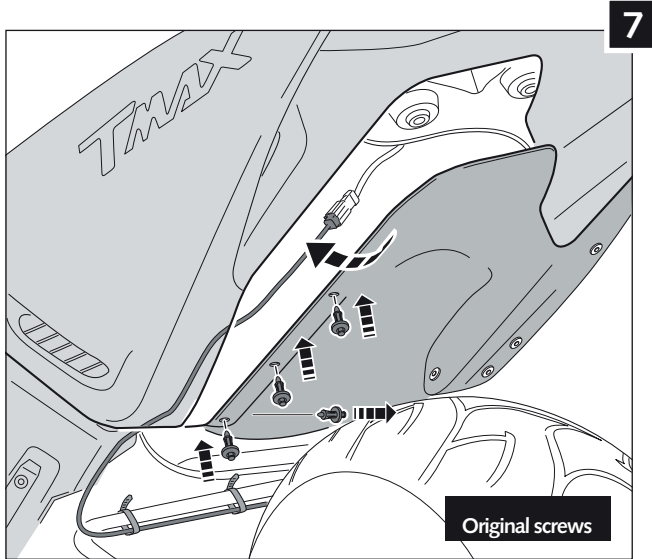

LICENSE PLATE SUPORT  
**YAMAHA T-MAX 530**

Ref.: 6374

LICENSE PLATE SUPPORT  
**YAMAHA T-MAX 530**

ID.		DESCRIPTION	QTY.
1		License plate metal support	1
2		M6 Caged nut	3
3		Mudguard	1
4		Support panel	1
5		Side panel	1
6		M5 Silemblock	4
7		M5x16 ISO 7380 Allen screw	4
8		Group light -wire - connector	1
9		Black Bridle 100 x 2,5mm	4
10		M6x15 ISO 7380 Allen Screw	3
11		Catadioptric+metallic support	1
12		M5x10 ISO 7380 Allen screw	2
13		M5 nut	2
14		M5 ISO 7380 screw cap	2
15		M6 ISO 7380 screw cap	3