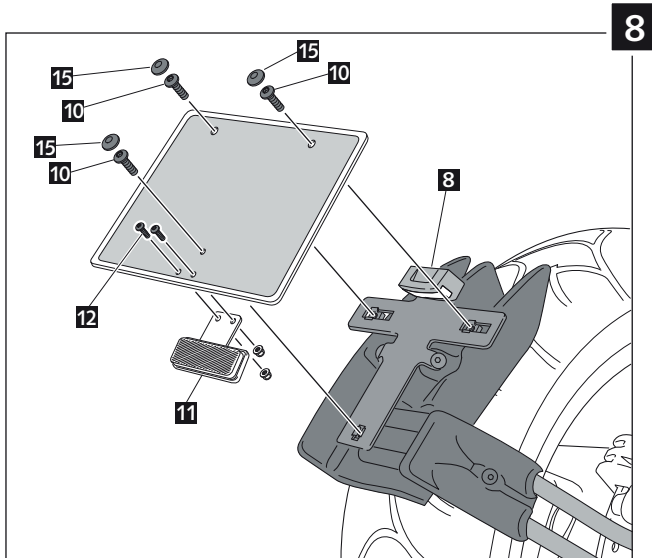

LICENSE PLATE SUPORT  
**YAMAHA T-MAX 530**

Ref.: 6374

LICENSE PLATE SUPPORT  
**YAMAHA T-MAX 530**

ID.		DESCRIPTION	QTY.
1		License plate metal support	1
2		M6 Caged nut	3
3		Mudguard	1
4		Support panel	1
5		Side panel	1
6		M5 Silemblock	4
7		M5x16 ISO 7380 Allen screw	4
8		Group light -wire - connector	1
9		Black Bridle 100 x 2,5mm	4
10		M6x15 ISO 7380 Allen Screw	3
11		Catadioptric+metallic support	1
12		M5x10 ISO 7380 Allen screw	2
13		M5 nut	2
14		M5 ISO 7380 screw cap	2
15		M6 ISO 7380 screw cap	3