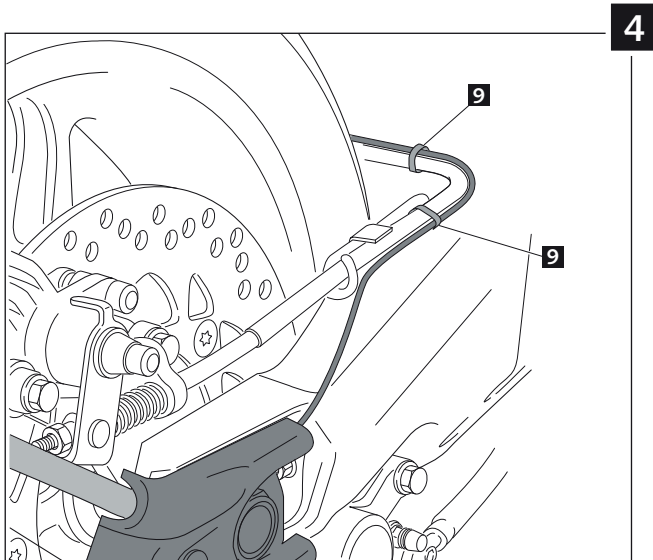

LICENSE PLATE SUPORT  
**YAMAHA T-MAX 530**

Ref.: 6374

LICENSE PLATE SUPPORT  
**YAMAHA T-MAX 530**

ID.		DESCRIPTION	QTY.
1		License plate metal support	1
2		M6 Caged nut	3
3		Mudguard	1
4		Support panel	1
5		Side panel	1
6		M5 Silemblock	4
7		M5x16 ISO 7380 Allen screw	4
8		Group light -wire - connector	1
9		Black Bridle 100 x 2,5mm	4
10		M6x15 ISO 7380 Allen Screw	3
11		Catadioptric+metallic support	1
12		M5x10 ISO 7380 Allen screw	2
13		M5 nut	2
14		M5 ISO 7380 screw cap	2
15		M6 ISO 7380 screw cap	3