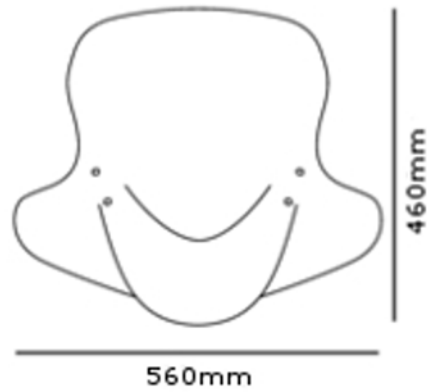

TECHNICAL FEATURES

Check the ABE HOMOLOGATION document if the product is homologated for your motorcycle

ROUNDED CONTOUR-PROFILE

TÜV APPROVED