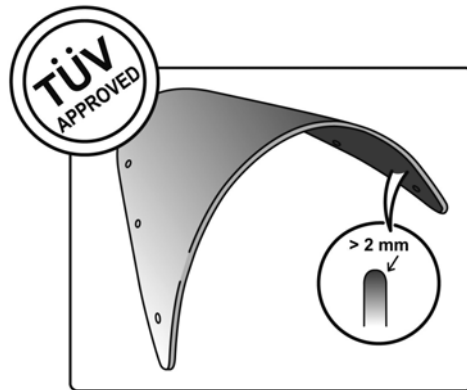

TECHNICAL FEATURES

Check the ABE HOMOLOGATION document if the product is homologated for your motorcycle

ROUNDED CONTOUR-PROFILE

TÜV APPROVED