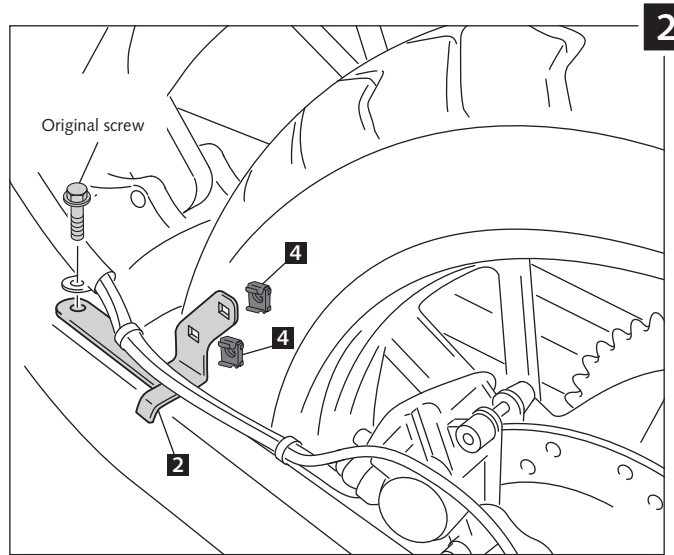

MOUNTING INSTRUCTIONS

REAR MUDGUARD ADAPTABLE TO
BMW F700GS 12^L-

Ref.: 6366 J
black colour)
Ref.: 6366 C
carbon look

ID.	DESCRIPTION	QTY.
1	Mudguard	1
2	Hardware	1
3	Black M6x15 screw DIN1001	4
4	M6 insidenuts	2
5	Wellnuts	4
6	Metal arrowhead	4