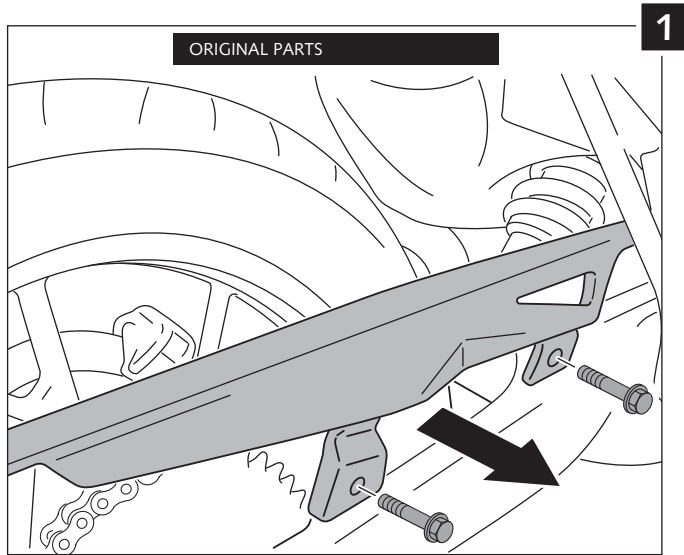

MOUNTING INSTRUCTIONS

REAR MUDGUARD ADAPTABLE TO
BMW F700GS 12^L-

Ref.: 6366 J
black colour)
Ref.: 6366 C
carbon look

ID.	DESCRIPTION	QTY.
1	Mudguard	1
2	Hardware	1
3	Black M6x15 screw DIN1001	4
4	M6 insidenuts	2
5	Wellnuts	4
6	Metal arrowhead	4