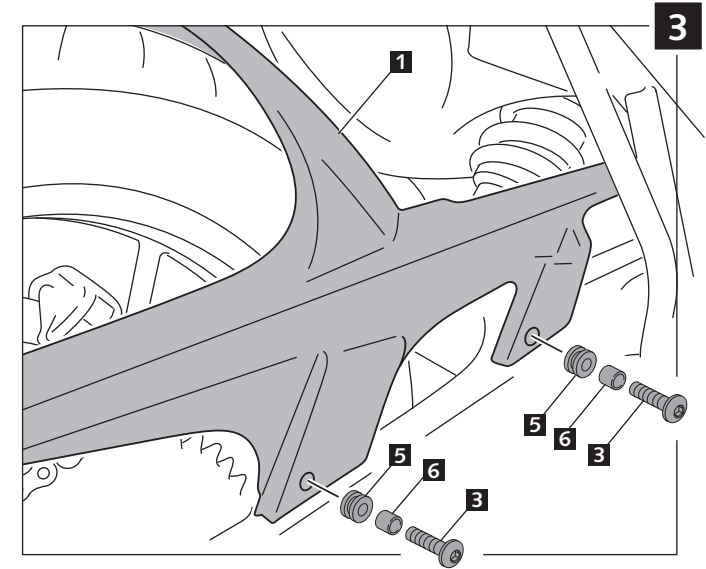

MOUNTING INSTRUCTIONS

REAR MUDGUARD ADAPTABLE TO
BMW F700GS 12^L-

Ref.: 6366 J
black colour)
Ref.: 6366 C
carbon look

ID.	DESCRIPTION	QTY.
1	Mudguard	1
2	Hardware	1
3	Black M6x15 screw DIN1001	4
4	M6 insidenuts	2
5	Wellnuts	4
6	Metal arrowhead	4