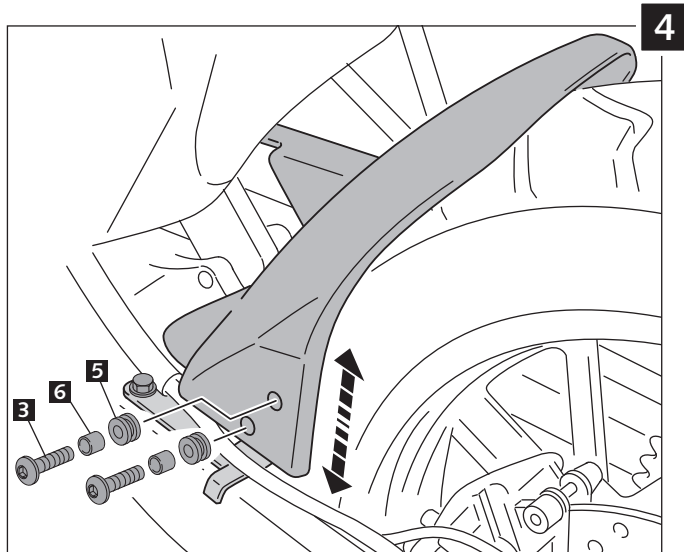

MOUNTING INSTRUCTIONS

REAR MUDGUARD ADAPTABLE TO
BMW F700GS 12^L-

Ref.: 6366 J
black colour)
Ref.: 6366 C
carbon look

ID.	DESCRIPTION	QTY.
1	Mudguard	1
2	Hardware	1
3	Black M6x15 screw DIN1001	4
4	M6 insidenuts	2
5	Wellnuts	4
6	Metal arrowhead	4