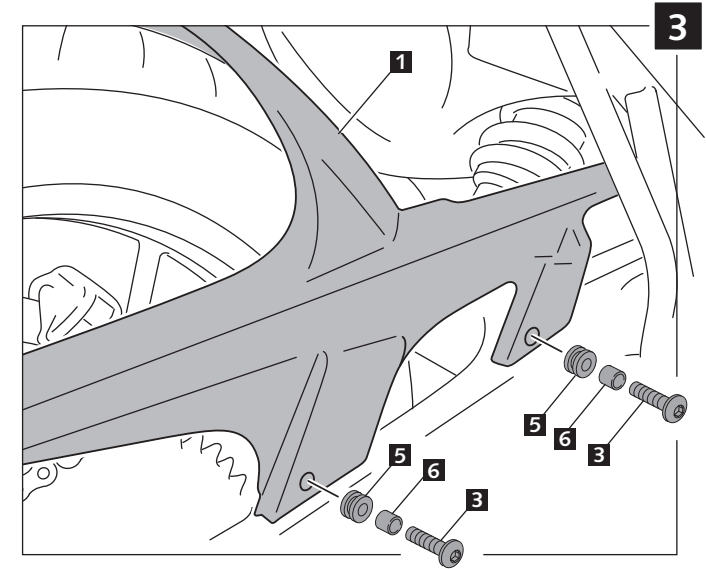

REAR MUDGUARD ADAPTABLE TO  
**BMW F700GS 12<sup>l</sup>-**

**Ref.: 6366 J**  
 (black colour)

**Ref.: 6366 C**  
 (carbon look)

ID.	DESCRIPTION	QTY.
1	Mudguard	1
2	Hardware	1
3	Black M6x15 screw DIN1001	4
4	M6 insidenuts	2
5	Wellnuts	4
6	Metal arrowhead	4