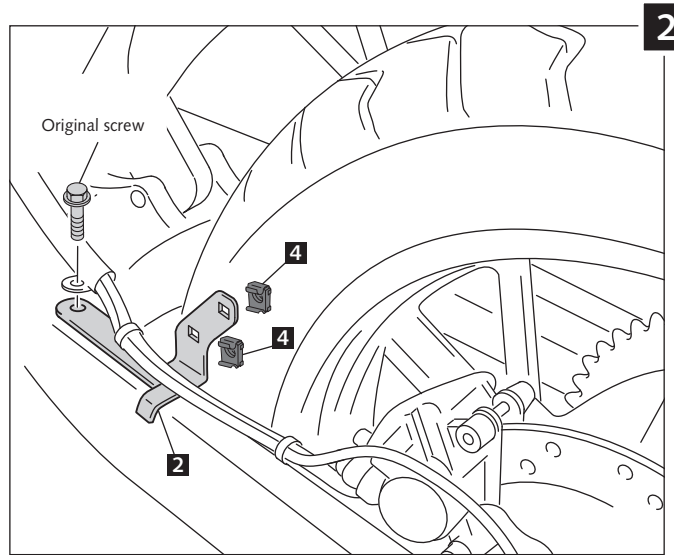

REAR MUDGUARD ADAPTABLE TO  
**BMW F700GS 12<sup>l</sup>-**

**Ref.: 6366 J**  
 (black colour)

**Ref.: 6366 C**  
 (carbon look)

ID.	DESCRIPTION	QTY.
1	Mudguard	1
2	Hardware	1
3	Black M6x15 screw DIN1001	4
4	M6 insidenuts	2
5	Wellnuts	4
6	Metal arrowhead	4