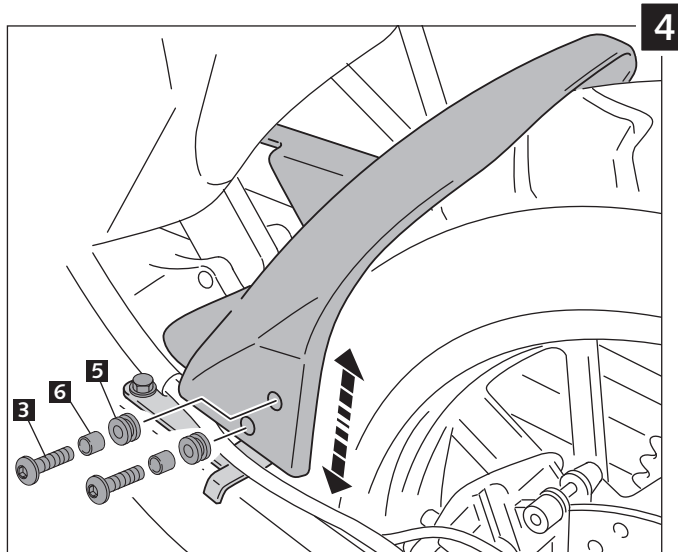

REAR MUDGUARD ADAPTABLE TO  
**BMW F700GS 12<sup>l</sup>-**

**Ref.: 6366 J**  
 (black colour)

**Ref.: 6366 C**  
 (carbon look)

ID.	DESCRIPTION	QTY.
1	Mudguard	1
2	Hardware	1
3	Black M6x15 screw DIN1001	4
4	M6 insidenuts	2
5	Wellnuts	4
6	Metal arrowhead	4