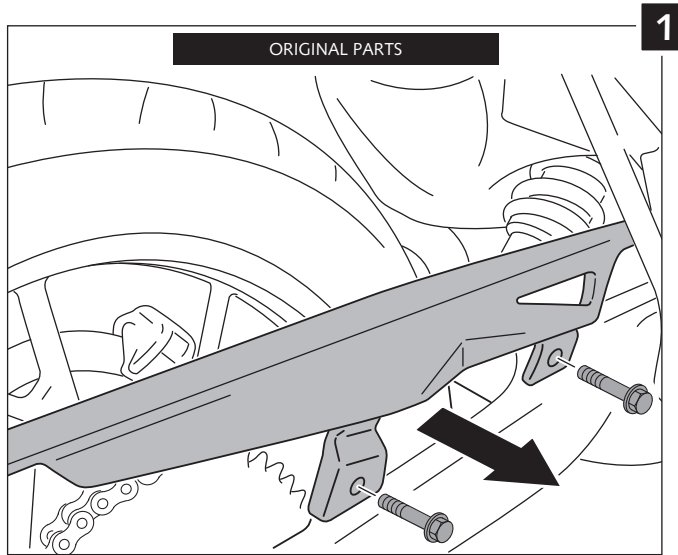

REAR MUDGUARD ADAPTABLE TO  
**BMW F700GS 12<sup>l</sup>-**

**Ref.: 6366 J**  
 (black colour)

**Ref.: 6366 C**  
 (carbon look)

ID.	DESCRIPTION	QTY.
1	Mudguard	1
2	Hardware	1
3	Black M6x15 screw DIN1001	4
4	M6 insidenuts	2
5	Wellnuts	4
6	Metal arrowhead	4