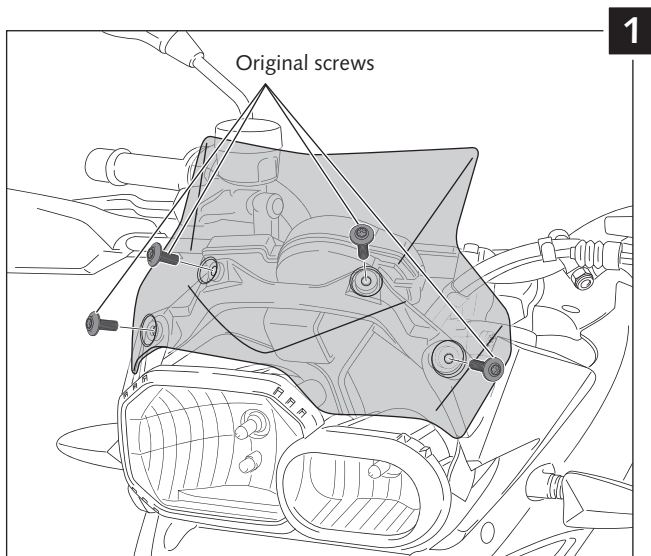

SCREEN ADAPTABLE A  
BMW F700GS 12'-17'

Ref.: 6365

ID.		DESCRIPTION	QTY.
1		Windshield	1
2		Special screw M5x13 + interior thread M5x8	2
3		Ø outer 15 x Ø inner 5x4 rubber washer	2
4		Ø outer 18 x Ø inner 6,5x1,5 metal washer	2
5		M5x16 ISO 7380 Allen screw	4
6		M5x12 ISO 7380 Allen screw	2
7		M5x0,5 Nylon washer	4
8		M5 ISO 7380 Screw cap	6