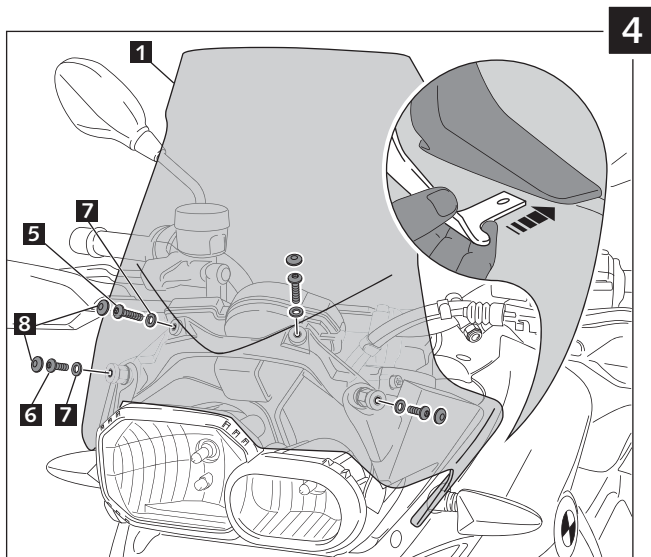

SCREEN ADAPTABLE A  
BMW F700GS 12'-17'

Ref.: 6365

ID.		DESCRIPTION	QTY.
1		Windshield	1
2		Special screw M5x13 + interior thread M5x8	2
3		Ø outer 15 x Ø inner 5x4 rubber washer	2
4		Ø outer 18 x Ø inner 6,5x1,5 metal washer	2
5		M5x16 ISO 7380 Allen screw	4
6		M5x12 ISO 7380 Allen screw	2
7		M5x0,5 Nylon washer	4
8		M5 ISO 7380 Screw cap	6