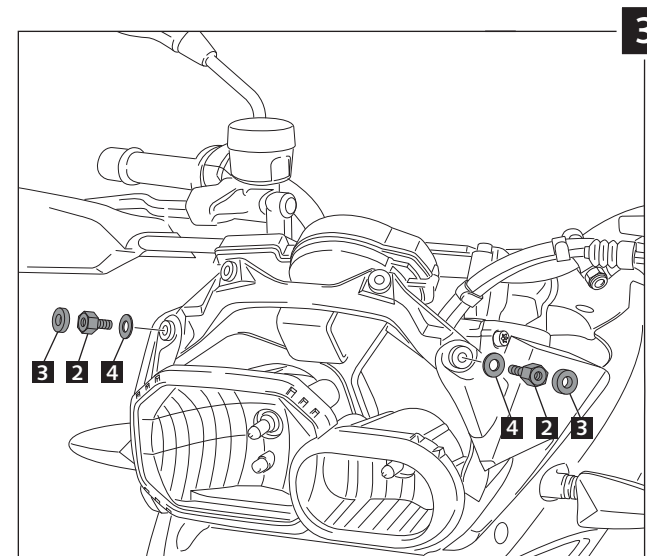

SCREEN ADAPTABLE A  
BMW F700GS 12'-17'

Ref.: 6365

ID.		DESCRIPTION	QTY.
1		Windshield	1
2		Special screw M5x13 + interior thread M5x8	2
3		Ø outer 15 x Ø inner 5x4 rubber washer	2
4		Ø outer 18 x Ø inner 6,5x1,5 metal washer	2
5		M5x16 ISO 7380 Allen screw	4
6		M5x12 ISO 7380 Allen screw	2
7		M5x0,5 Nylon washer	4
8		M5 ISO 7380 Screw cap	6