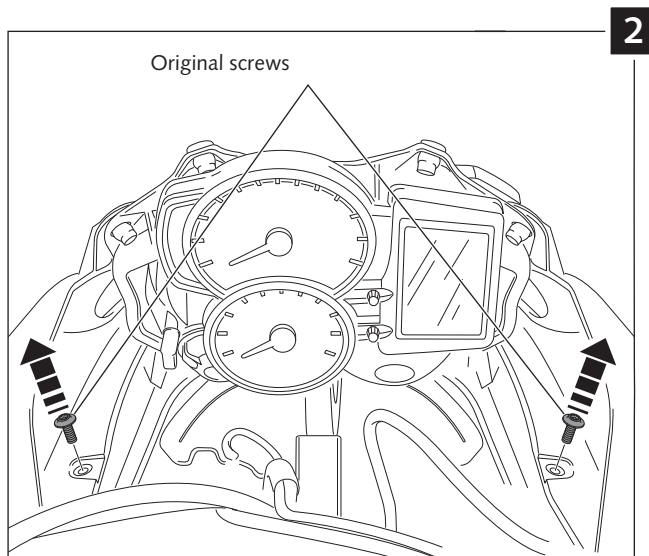

SCREEN ADAPTABLE A  
BMW F700GS 12'-17'

Ref.: 6365

ID.		DESCRIPTION	QTY.
1		Windshield	1
2		Special screw M5x13 + interior thread M5x8	2
3		Ø outer 15 x Ø inner 5x4 rubber washer	2
4		Ø outer 18 x Ø inner 6,5x1,5 metal washer	2
5		M5x16 ISO 7380 Allen screw	4
6		M5x12 ISO 7380 Allen screw	2
7		M5x0,5 Nylon washer	4
8		M5 ISO 7380 Screw cap	6