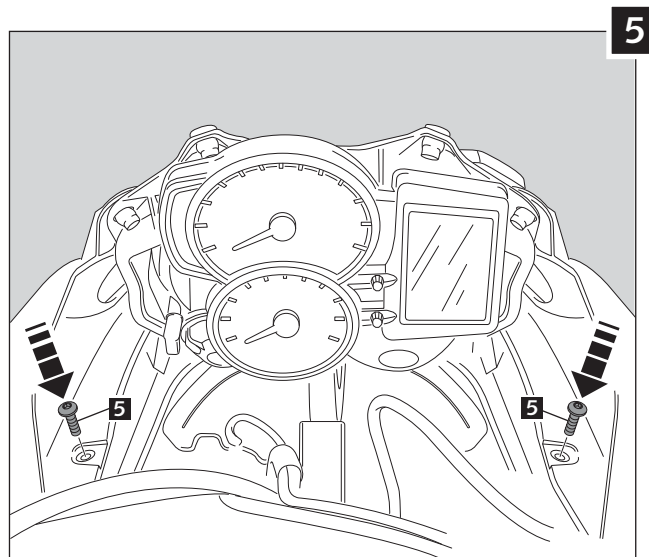

SCREEN ADAPTABLE A  
BMW F700GS 12'-17'

Ref.: 6365

ID.		DESCRIPTION	QTY.
1		Windshield	1
2		Special screw M5x13 + interior thread M5x8	2
3		Ø outer 15 x Ø inner 5x4 rubber washer	2
4		Ø outer 18 x Ø inner 6,5x1,5 metal washer	2
5		M5x16 ISO 7380 Allen screw	4
6		M5x12 ISO 7380 Allen screw	2
7		M5x0,5 Nylon washer	4
8		M5 ISO 7380 Screw cap	6