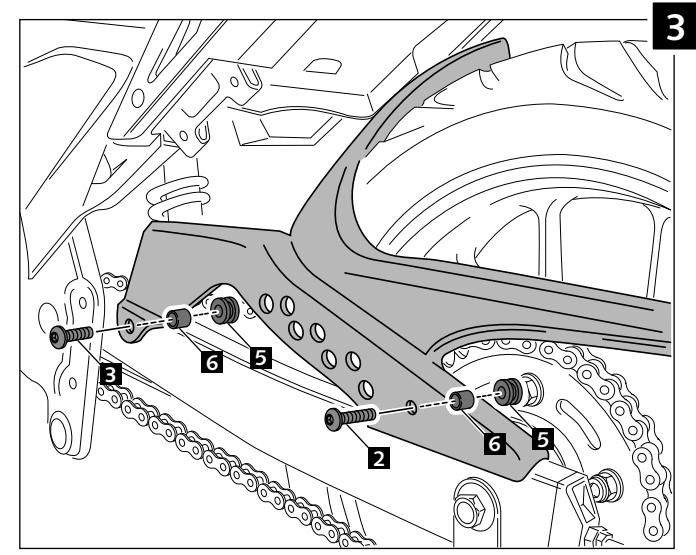

MOUNTING INSTRUCTIONS

REAR MUDGUARD ADAPTABLE TO

HONDA CBR500R/CB500F/CB500X 13'-

Ref.: 6354

ID.	DESCRIPTION	QTY.
1	Iron	1
2	M6x20 DIN 1001 screw	1
3	M6x15 DIN 1001 screw	3
4	M6 nut	2
5	Well nuts	4
6	Metal arrowhead	4