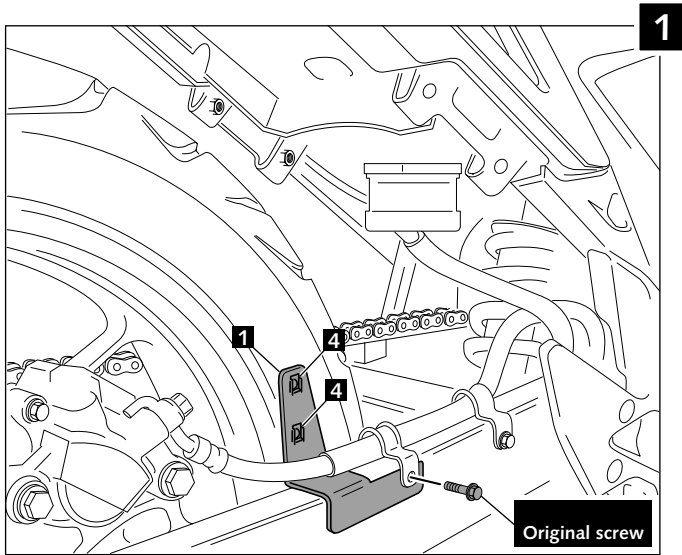

MOUNTING INSTRUCTIONS

REAR MUDGUARD ADAPTABLE TO

HONDA CBR500R/CB500F/CB500X 13'-

Ref.: 6354

ID.	DESCRIPTION	QTY.
1	Iron	1
2	M6x20 DIN 1001 screw	1
3	M6x15 DIN 1001 screw	3
4	M6 nut	2
5	Well nuts	4
6	Metal arrowhead	4