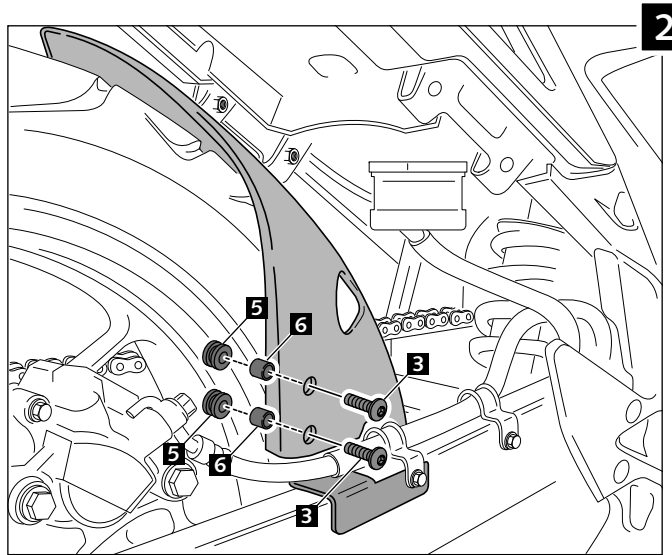

MOUNTING INSTRUCTIONS

REAR MUDGUARD ADAPTABLE TO

HONDA CBR500R/CB500F/CB500X 13'-

Ref.: 6354

ID.	DESCRIPTION	QTY.
1	Iron	1
2	M6x20 DIN 1001 screw	1
3	M6x15 DIN 1001 screw	3
4	M6 nut	2
5	Well nuts	4
6	Metal arrowhead	4