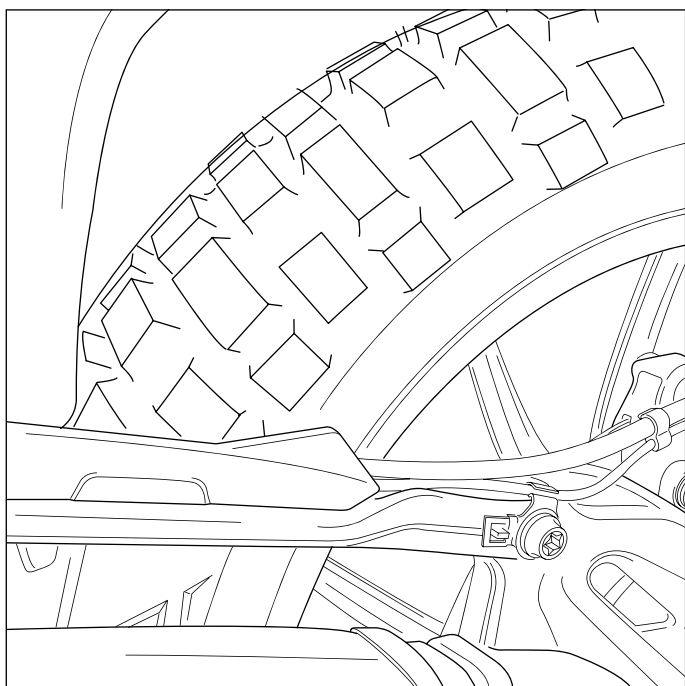

Rear Mudguard Adaptable to BMW R1200GS LS '13-/ R1200GS LC ADV. '14-

Ref.: 6352 J

(black colour)

Ref.: 6352 C

(carbon look)

ID	PART	DESCRIPTION	QTY	REF.
1		Mudguard	1	6352C/JM3
2		Support aluminum	1	SOPORFUN-6352-6
3		Well nut	3	SILENBGONE--064
4		M5x11 ISO 7380 Allen screw	3	TORNI-AI----520
5		M5 bush with flange	3	CASQUI-----517
6		DIN 127 M5 Grower washer	3	ARAND-G5----506
7		M8x40 DIN 912 12.9 Allen screw	1	TORNI-D912--549
8		M10x75 DIN 912 12.9 Allen screw	1	TORNI-D912--669
9		Arrowhead Øinner 10,5 Øouter-(1)15xØouter-(2)21x19,5	1	CASQUI-M-----604
10		Arrowhead igus Ø inner 15 x Ø outer 17x15	1	COJIN-P-WSM-517
11		M5 ISO 7380 Allen screw cap	2	TAPON-----85

Rear Mudguard Adaptable to BMW R1200GS LS '13-/ R1200GS LC ADV. '14-

MOUNTING INSTRUCTIONS

Rear Mudguard Adaptable to BMW R1200GS LS '13-/ R1200GS LC ADV. '14-

MOUNTING INSTRUCTIONS