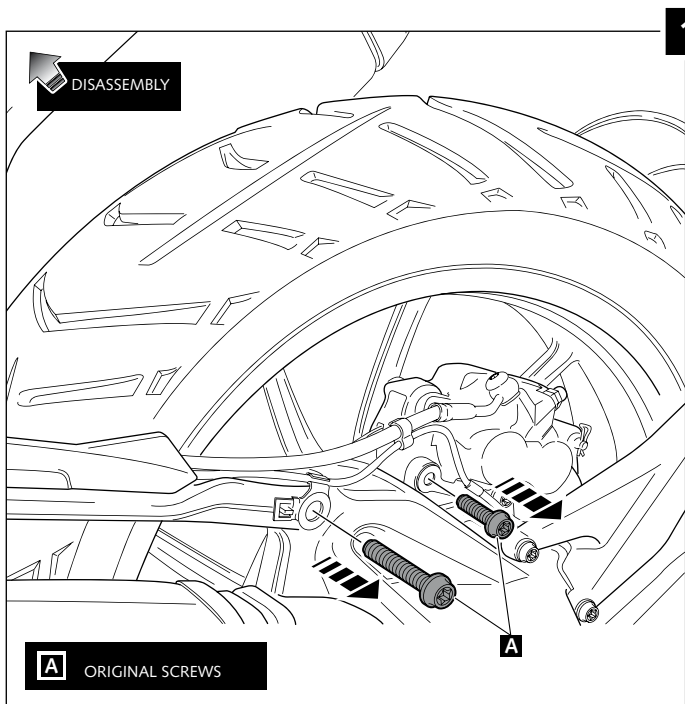

Rear Mudguard Adaptable to BMW R1200GS LS '13-/ R1200GS LC ADV. '14-

MOUNTING INSTRUCTIONS