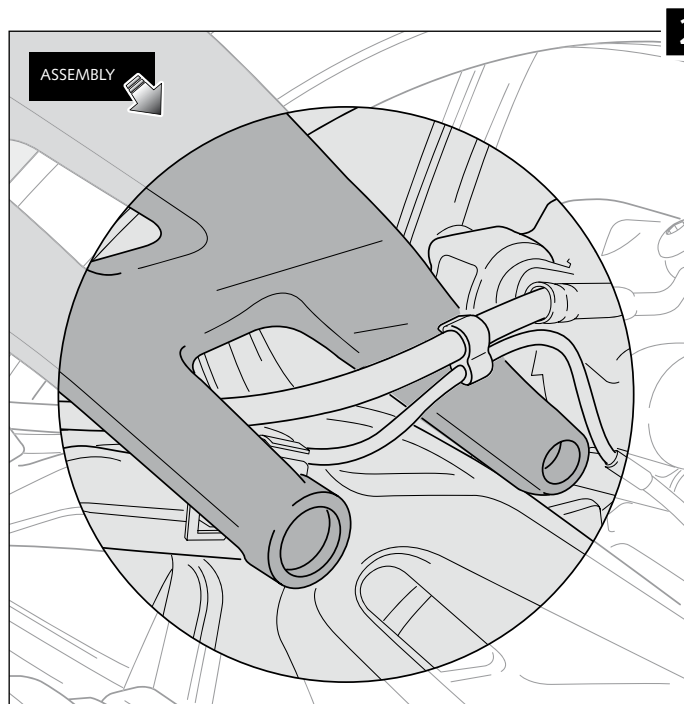

Rear Mudguard Adaptable to BMW R1200GS LS '13-/ R1200GS LC ADV. '14-

MOUNTING INSTRUCTIONS