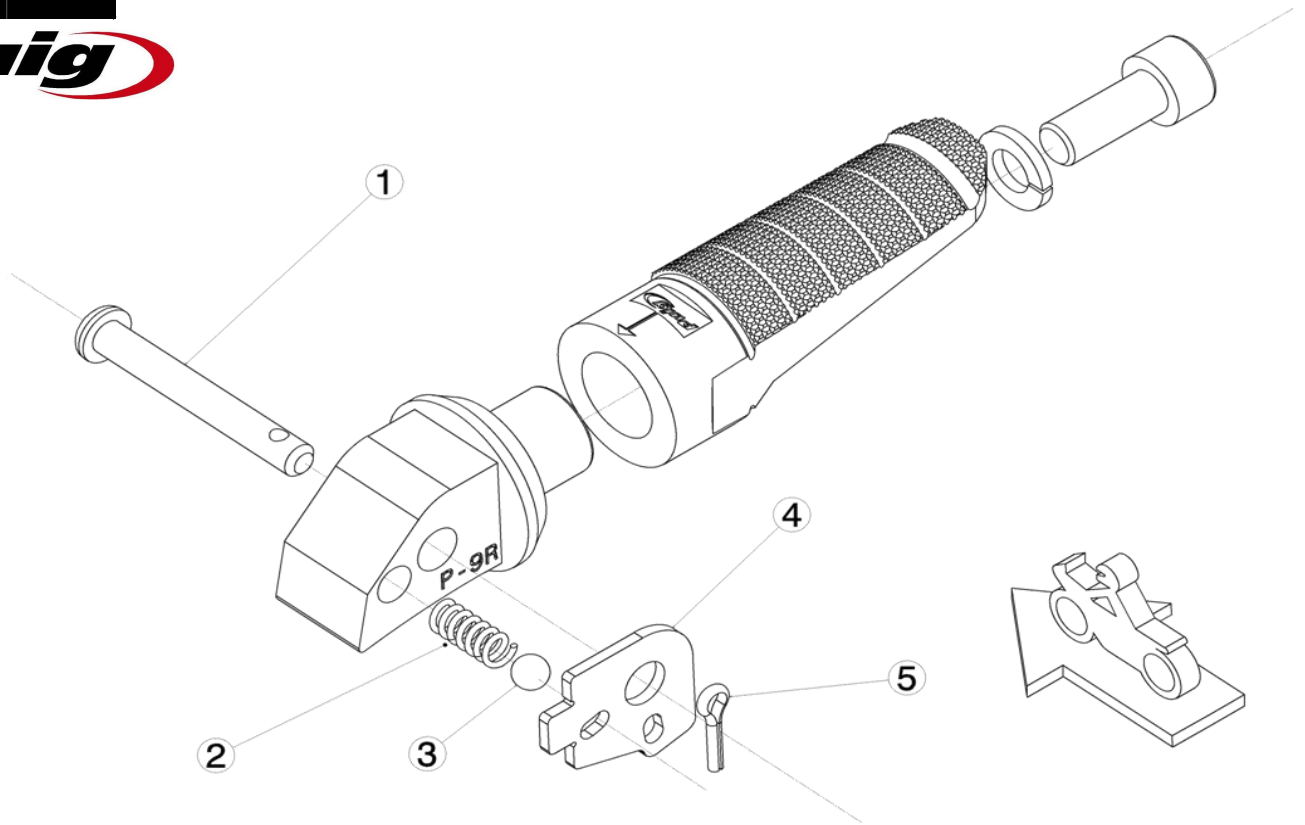

# PASSENGER FOOTPEG HONDA NC 700 / NC 750 / INTEGRA

RIGHT SIDE

LEFT SIDE

1, 2, 3, 4, 5 Original parts