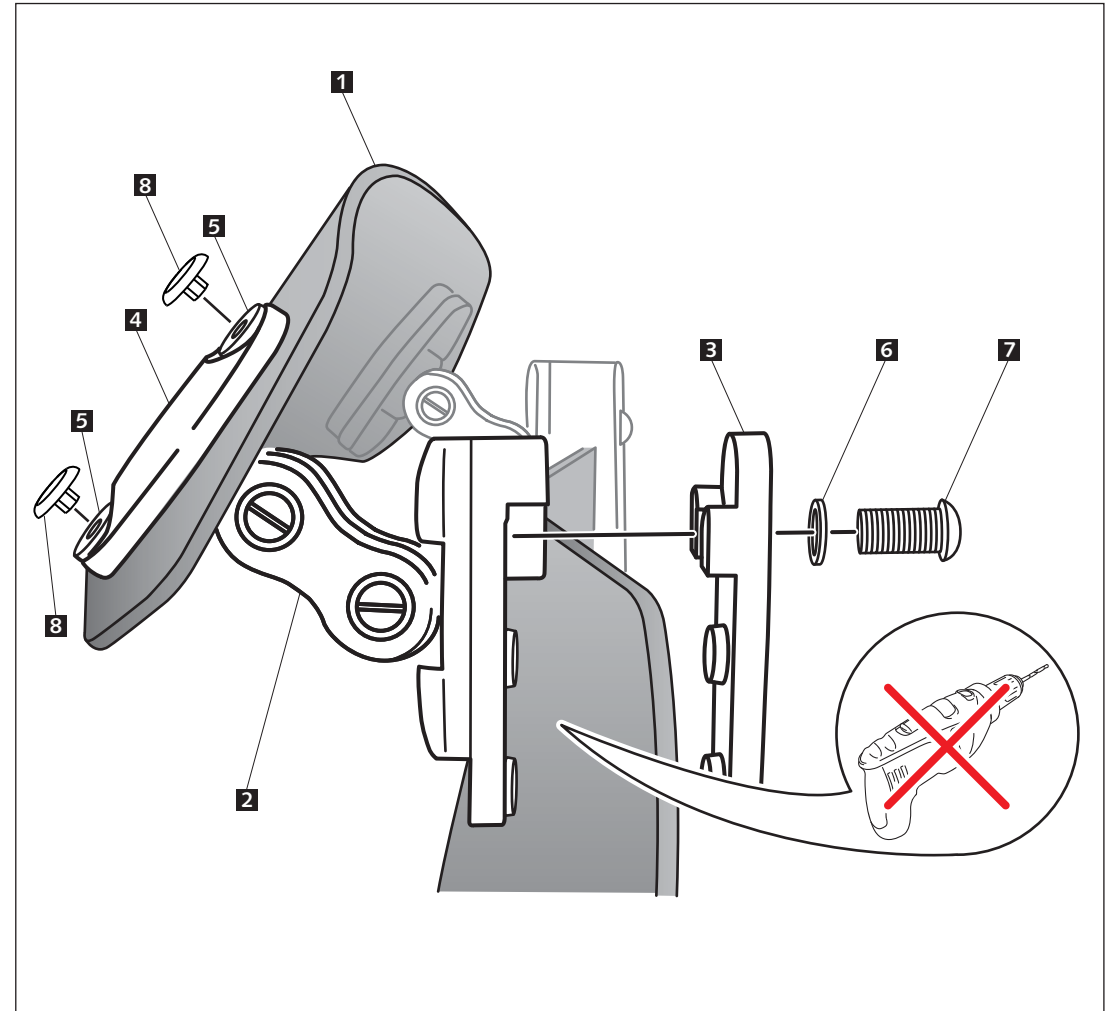

NOTE: Suitable screen thicknesses between 3 and 5mm

ID.	DESCRIPTION	QTY.
1	Visor	1
2	Multi-adjustable mechanism	2
3	Aluminium cap	2
4	Plastic cap	2
5	Plastic thread fastener M6x12	4
6	Washer M6	2
7	Screw M6x15 ISO7380	2
8	Screw cap	4