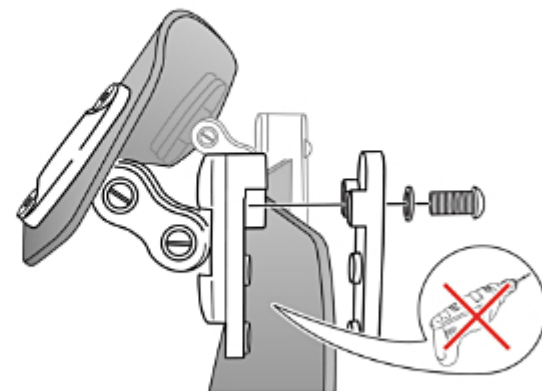

TÜV

Suitable for screen thicknesses between 3 and 5mm. It is not necessary to pierce the dome to hold the visor.

Ref. 6319

Ref. 6320

Ref. 6375