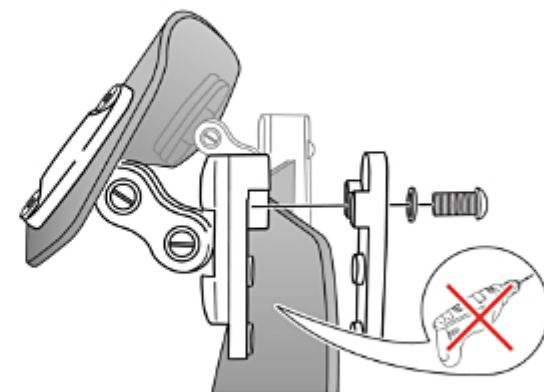

TÜV

Suitable for screen thicknesses between 3 and 5mm. It is not necessary to pierce the dome to hold the visor.

Ref. 6319

Ref. 6320

Ref. 6375