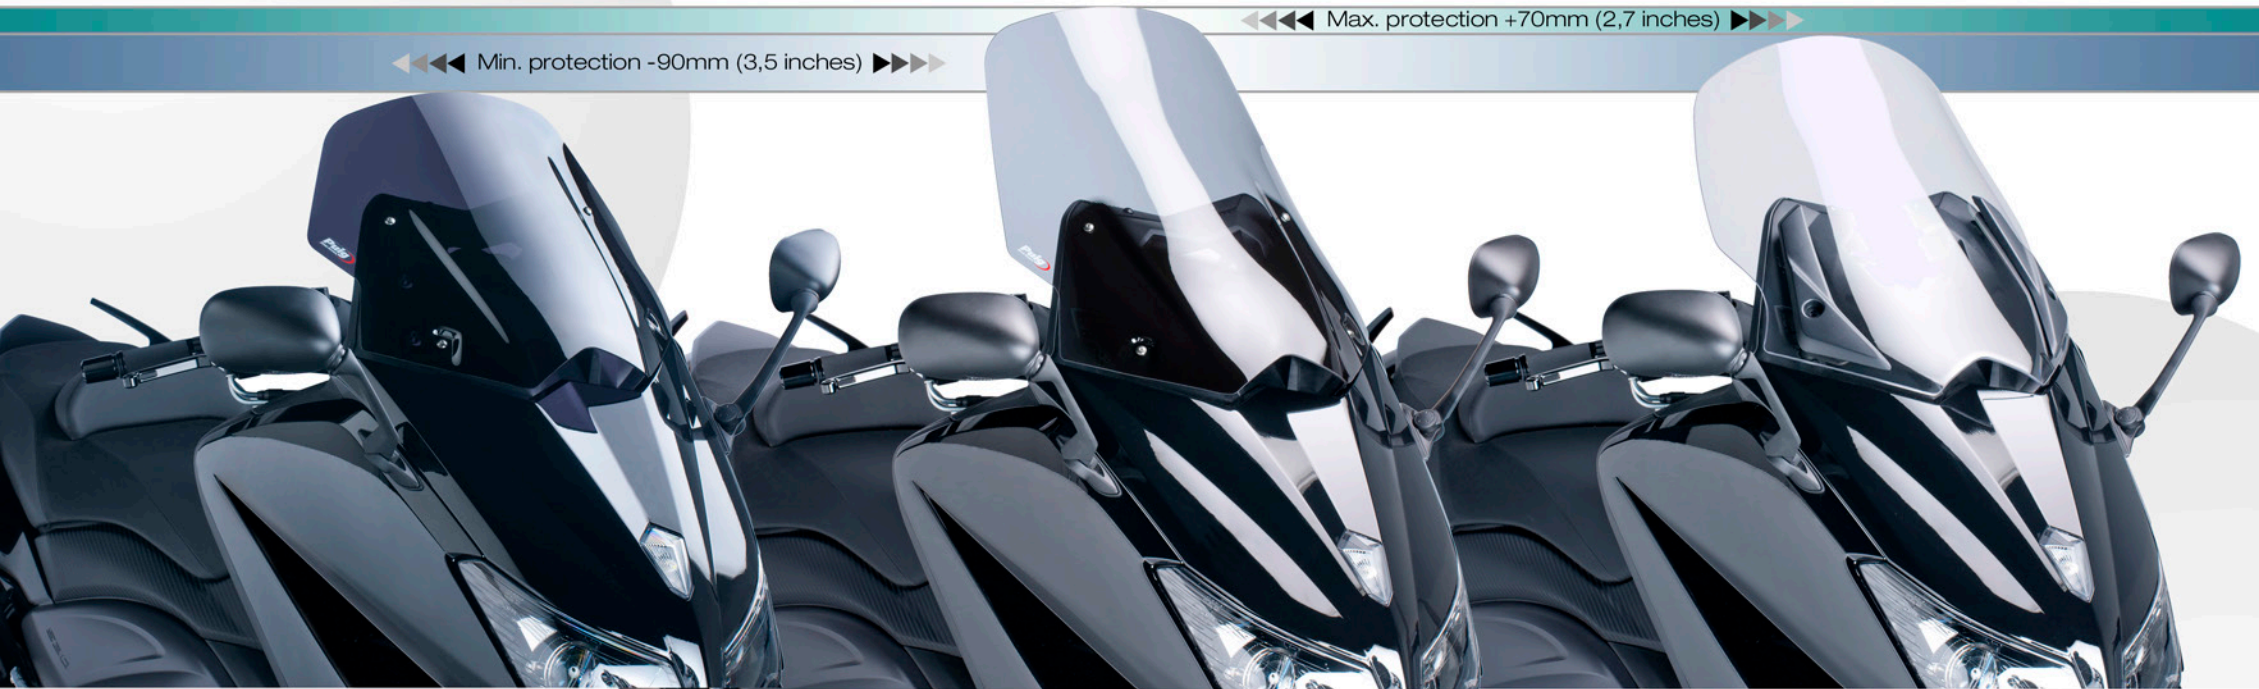

V-Tech Line
Windshields

Puig
Hi-Tech Parts

YAMAHA T-MAX '12

◀◀◀ Min. protection -90mm (3,5 inches) ▶▶▶▶

◀◀◀ Max. protection +70mm (2,7 inches) ▶▶▶▶

Ref. 6036F - Sport

Ref. 6260H - Touring

ORIGINAL - OEM