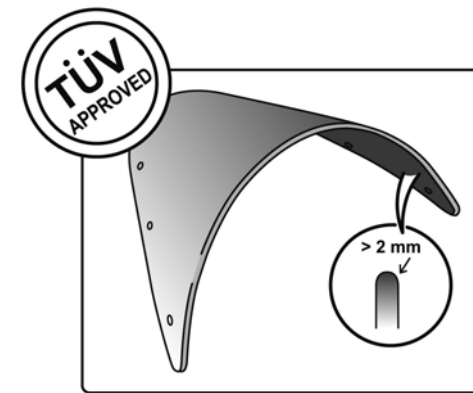

TECHNICAL FEATURES

Check the ABE HOMOLOGATION document if the product is homologated for your motorcycle

ROUNDED CONTOUR-PROFILE

TÜV APPROVED