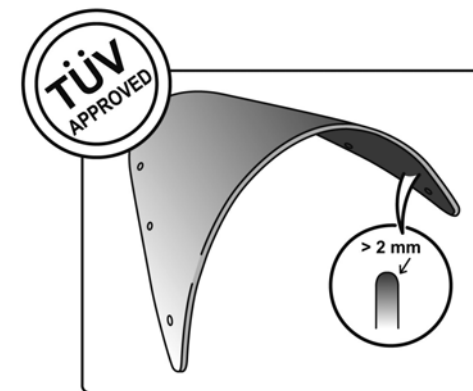

TECHNICAL FEATURES

ROUNDED CONTOUR-PROFILE

Check the ABE HOMOLOGATION document if the product is homologated for your motorcycle

TÜV APPROVED