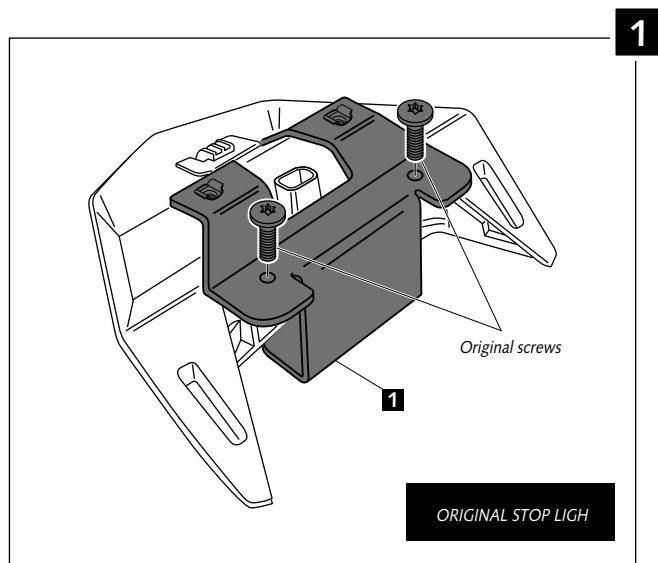

LICENSE SUPPORT ADAPTABLE TO  
**BMW C600 SPORT**

Ref.: 6061N

LICENSE SUPPORT ADAPTABLE TO  
**BMW C600 SPORT**

Ref.: 6061N

ID.	DESCRIPTION	QTY.
1	Black support	1
2	Black support	1
3	Black support	2
4	Black support	2
5	Black support	2
6	M8x30 DIN912 screw	2
7	Metal arrowhead	2
8	M8 washer	2
9	M6 nut	4
10	M5 nut	4
11	Screw M6x15 DIN1001	2
12	Screw M6x10 DIN1001	2
13	M5 Washer	2
14	M5 nut	2
15	Plastic zippides	4
16	Plastic ziptides	4
17	License support light	1
18	Reflector	1
19	Support for reflector	1
20	M5x10 screw ISO7380	2
21	M5 Nut DIN6923	2

It would be convenient to re-tight the licence support screws, specially the ones that are fixed to the motorcycle, whenever you maintain the vehicle.

Thanks for your attention.