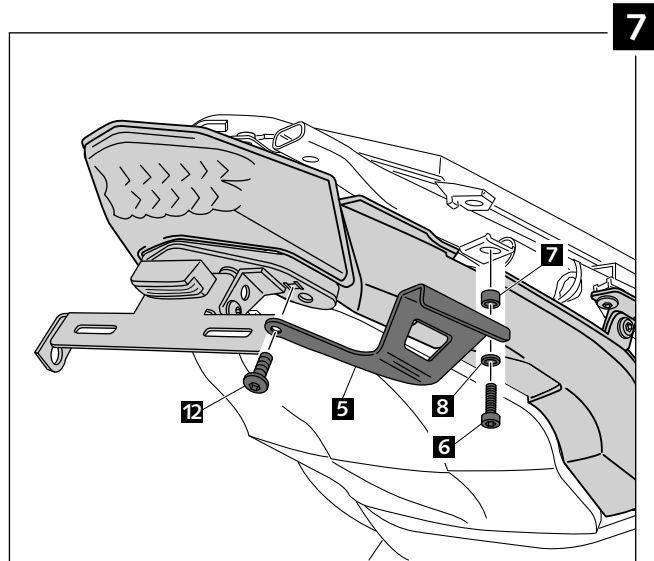

LICENSE SUPPORT ADAPTABLE TO  
**BMW C600 SPORT**

Ref.: 6061N

LICENSE SUPPORT ADAPTABLE TO  
**BMW C600 SPORT**

Ref.: 6061N

ID.	DESCRIPTION	QTY.
1	Black support	1
2	Black support	1
3	Black support	2
4	Black support	2
5	Black support	2
6	M8x30 DIN912 screw	2
7	Metal arrowhead	2
8	M8 washer	2
9	M6 nut	4
10	M5 nut	4
11	Screw M6x15 DIN1001	2
12	Screw M6x10 DIN1001	2
13	M5 Washer	2
14	M5 nut	2
15	Plastic zippides	4
16	Plastic ziptides	4
17	License support light	1
18	Reflector	1
19	Support for reflector	1
20	M5x10 screw ISO7380	2
21	M5 Nut DIN6923	2

It would be convenient to re-tight the licence support screws, specially the ones that are fixed to the motorcycle, whenever you maintain the vehicle.

Thanks for your attention.