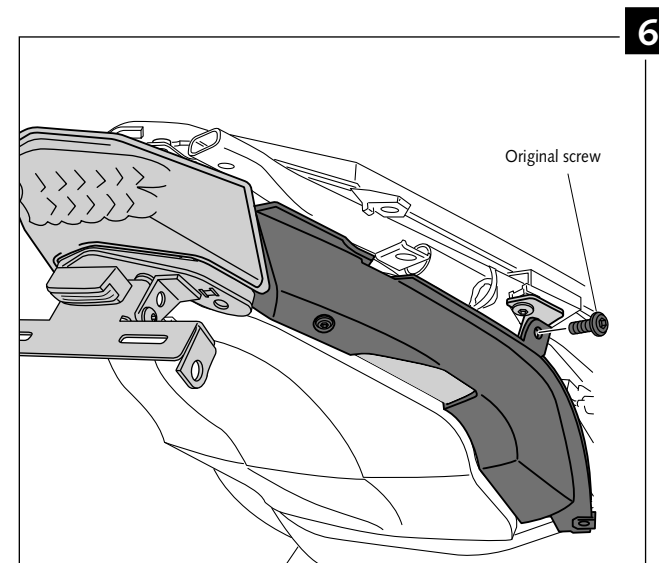

LICENSE SUPPORT ADAPTABLE TO  
**BMW C600 SPORT**

Ref.: 6061N

LICENSE SUPPORT ADAPTABLE TO  
**BMW C600 SPORT**

Ref.: 6061N

ID.	DESCRIPTION	QTY.
1	Black support	1
2	Black support	1
3	Black support	2
4	Black support	2
5	Black support	2
6	M8x30 DIN912 screw	2
7	Metal arrowhead	2
8	M8 washer	2
9	M6 nut	4
10	M5 nut	4
11	Screw M6x15 DIN1001	2
12	Screw M6x10 DIN1001	2
13	M5 Washer	2
14	M5 nut	2
15	Plastic zippides	4
16	Plastic ziptides	4
17	License support light	1
18	Reflector	1
19	Support for reflector	1
20	M5x10 screw ISO7380	2
21	M5 Nut DIN6923	2

It would be convenient to re-tight the licence support screws, specially the ones that are fixed to the motorcycle, whenever you maintain the vehicle.

Thanks for your attention.