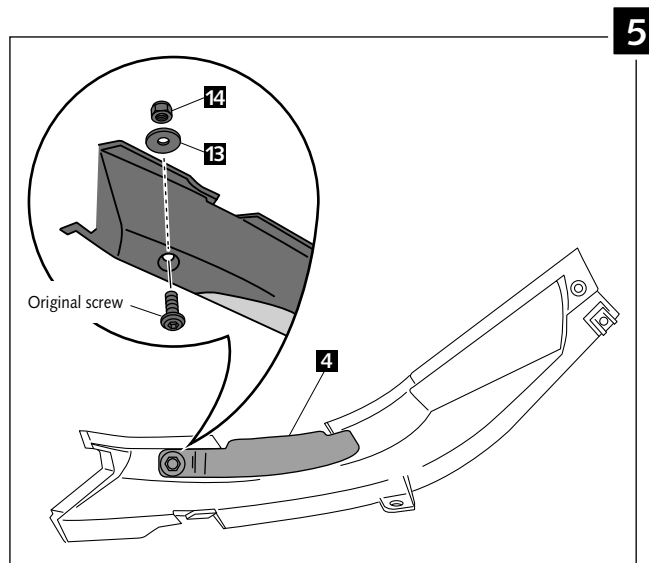

LICENSE SUPPORT ADAPTABLE TO  
**BMW C600 SPORT**

Ref.: 6061N

LICENSE SUPPORT ADAPTABLE TO  
**BMW C600 SPORT**

Ref.: 6061N

ID.	DESCRIPTION	QTY.
1	Black support	1
2	Black support	1
3	Black support	2
4	Black support	2
5	Black support	2
6	M8x30 DIN912 screw	2
7	Metal arrowhead	2
8	M8 washer	2
9	M6 nut	4
10	M5 nut	4
11	Screw M6x15 DIN1001	2
12	Screw M6x10 DIN1001	2
13	M5 Washer	2
14	M5 nut	2
15	Plastic zippides	4
16	Plastic ziptides	4
17	License support light	1
18	Reflector	1
19	Support for reflector	1
20	M5x10 screw ISO7380	2
21	M5 Nut DIN6923	2

It would be convenient to re-tight the licence support screws, specially the ones that are fixed to the motorcycle, whenever you maintain the vehicle.

Thanks for your attention.