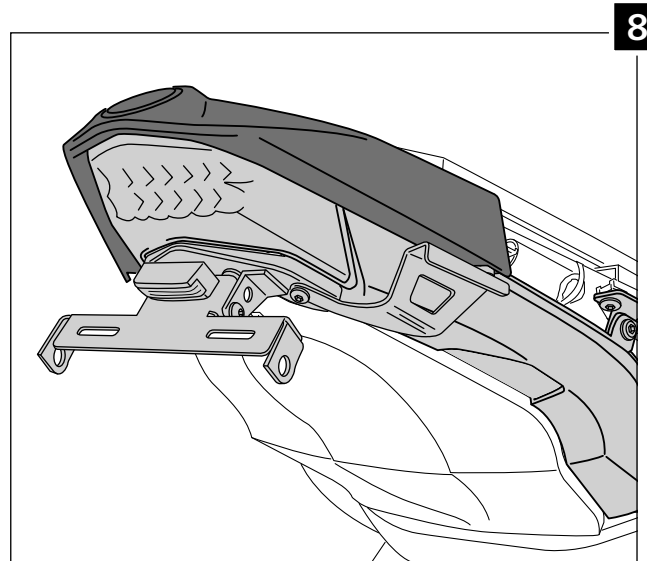

LICENSE SUPPORT ADAPTABLE TO  
**BMW C600 SPORT**

Ref.: 6061N

LICENSE SUPPORT ADAPTABLE TO  
**BMW C600 SPORT**

Ref.: 6061N

ID.	DESCRIPTION	QTY.
1	Black support	1
2	Black support	1
3	Black support	2
4	Black support	2
5	Black support	2
6	M8x30 DIN912 screw	2
7	Metal arrowhead	2
8	M8 washer	2
9	M6 nut	4
10	M5 nut	4
11	Screw M6x15 DIN1001	2
12	Screw M6x10 DIN1001	2
13	M5 Washer	2
14	M5 nut	2
15	Plastic zippides	4
16	Plastic ziptides	4
17	License support light	1
18	Reflector	1
19	Support for reflector	1
20	M5x10 screw ISO7380	2
21	M5 Nut DIN6923	2

It would be convenient to re-tight the licence support screws, specially the ones that are fixed to the motorcycle, whenever you maintain the vehicle.

Thanks for your attention.