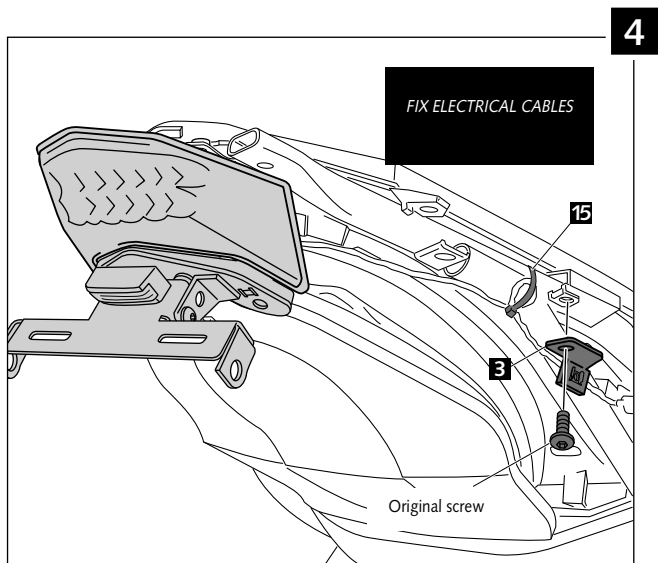

LICENSE SUPPORT ADAPTABLE TO  
**BMW C600 SPORT**

Ref.: 6061N

LICENSE SUPPORT ADAPTABLE TO  
**BMW C600 SPORT**

Ref.: 6061N

ID.	DESCRIPTION	QTY.
1	Black support	1
2	Black support	1
3	Black support	2
4	Black support	2
5	Black support	2
6	M8x30 DIN912 screw	2
7	Metal arrowhead	2
8	M8 washer	2
9	M6 nut	4
10	M5 nut	4
11	Screw M6x15 DIN1001	2
12	Screw M6x10 DIN1001	2
13	M5 Washer	2
14	M5 nut	2
15	Plastic zippides	4
16	Plastic ziptides	4
17	License support light	1
18	Reflector	1
19	Support for reflector	1
20	M5x10 screw ISO7380	2
21	M5 Nut DIN6923	2

It would be convenient to re-tight the licence support screws, specially the ones that are fixed to the motorcycle, whenever you maintain the vehicle.

Thanks for your attention.