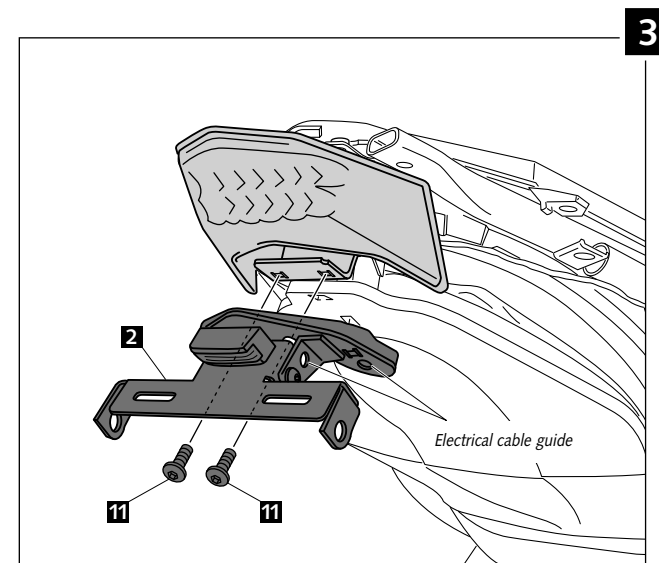

LICENSE SUPPORT ADAPTABLE TO  
**BMW C600 SPORT**

Ref.: 6061N

LICENSE SUPPORT ADAPTABLE TO  
**BMW C600 SPORT**

Ref.: 6061N

ID.	DESCRIPTION	QTY.
1	Black support	1
2	Black support	1
3	Black support	2
4	Black support	2
5	Black support	2
6	M8x30 DIN912 screw	2
7	Metal arrowhead	2
8	M8 washer	2
9	M6 nut	4
10	M5 nut	4
11	Screw M6x15 DIN1001	2
12	Screw M6x10 DIN1001	2
13	M5 Washer	2
14	M5 nut	2
15	Plastic zippides	4
16	Plastic ziptides	4
17	License support light	1
18	Reflector	1
19	Support for reflector	1
20	M5x10 screw ISO7380	2
21	M5 Nut DIN6923	2

It would be convenient to re-tight the licence support screws, specially the ones that are fixed to the motorcycle, whenever you maintain the vehicle.

Thanks for your attention.