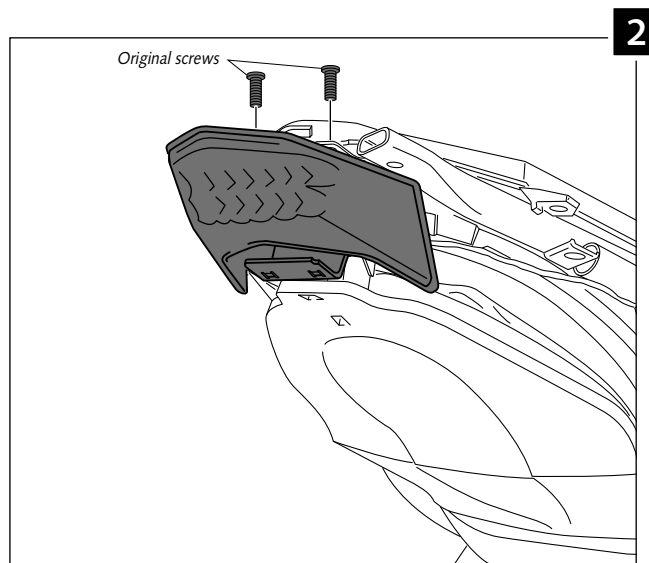

LICENSE SUPPORT ADAPTABLE TO  
**BMW C600 SPORT**

Ref.: 6061N

LICENSE SUPPORT ADAPTABLE TO  
**BMW C600 SPORT**

Ref.: 6061N

ID.	DESCRIPTION	QTY.
1	Black support	1
2	Black support	1
3	Black support	2
4	Black support	2
5	Black support	2
6	M8x30 DIN912 screw	2
7	Metal arrowhead	2
8	M8 washer	2
9	M6 nut	4
10	M5 nut	4
11	Screw M6x15 DIN1001	2
12	Screw M6x10 DIN1001	2
13	M5 Washer	2
14	M5 nut	2
15	Plastic zippides	4
16	Plastic ziptides	4
17	License support light	1
18	Reflector	1
19	Support for reflector	1
20	M5x10 screw ISO7380	2
21	M5 Nut DIN6923	2

It would be convenient to re-tight the licence support screws, specially the ones that are fixed to the motorcycle, whenever you maintain the vehicle.

Thanks for your attention.