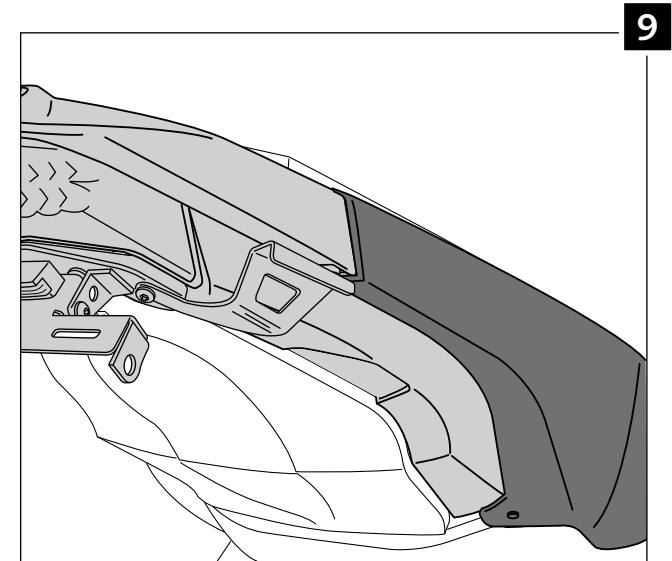

LICENSE SUPPORT ADAPTABLE TO  
**BMW C600 SPORT**

Ref.: 6061N

LICENSE SUPPORT ADAPTABLE TO  
**BMW C600 SPORT**

Ref.: 6061N

ID.	DESCRIPTION	QTY.
1	Black support	1
2	Black support	1
3	Black support	2
4	Black support	2
5	Black support	2
6	M8x30 DIN912 screw	2
7	Metal arrowhead	2
8	M8 washer	2
9	M6 nut	4
10	M5 nut	4
11	Screw M6x15 DIN1001	2
12	Screw M6x10 DIN1001	2
13	M5 Washer	2
14	M5 nut	2
15	Plastic zippides	4
16	Plastic ziptides	4
17	License support light	1
18	Reflector	1
19	Support for reflector	1
20	M5x10 screw ISO7380	2
21	M5 Nut DIN6923	2

It would be convenient to re-tight the licence support screws, specially the ones that are fixed to the motorcycle, whenever you maintain the vehicle.

Thanks for your attention.