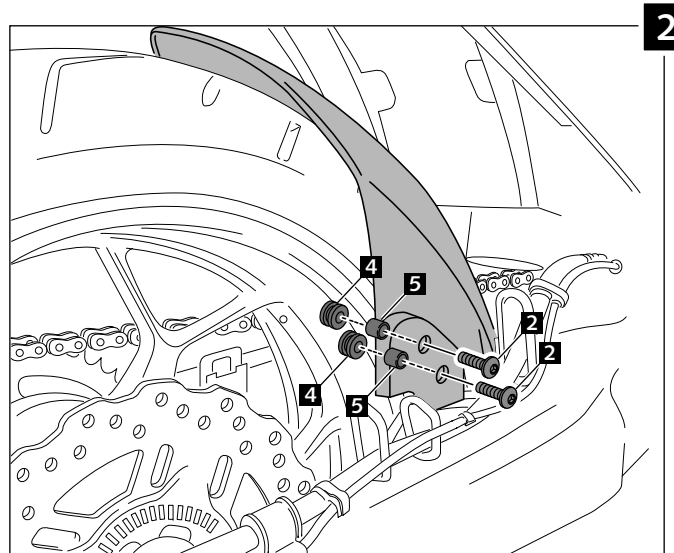

MOUNTING INSTRUCTIONS

REAR MUDGUARD ADAPTABLE TO

KAWASAKI ZZR1400 '12-

Ref.: 6043

ID.	DESCRIPTION	QTY.
1	Iron	1
2	M6x15 DIN 1001 screw	4
3	M6 nut	2
4	Well nuts	4
5	Metal arrowhead	4