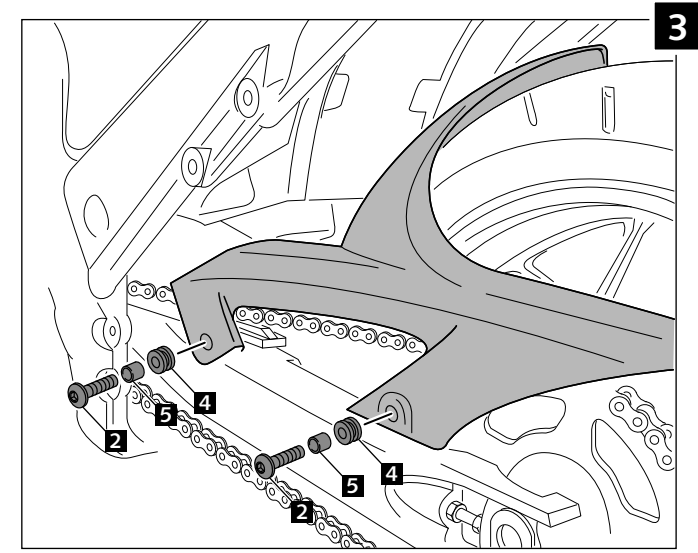

MOUNTING INSTRUCTIONS

REAR MUDGUARD ADAPTABLE TO

KAWASAKI ZZR1400 '12-

Ref.: 6043

ID.	DESCRIPTION	QTY.
1	Iron	1
2	M6x15 DIN 1001 screw	4
3	M6 nut	2
4	Well nuts	4
5	Metal arrowhead	4