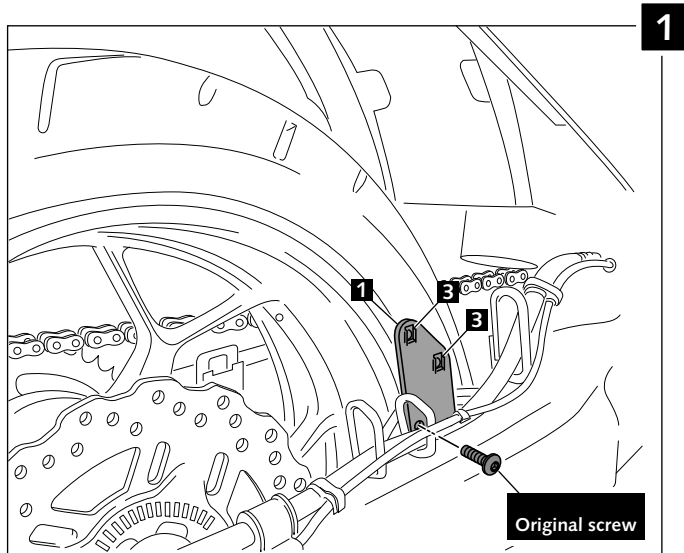

MOUNTING INSTRUCTIONS

REAR MUDGUARD ADAPTABLE TO

KAWASAKI ZZR1400 '12-

Ref.: 6043

ID.	DESCRIPTION	QTY.
1	Iron	1
2	M6x15 DIN 1001 screw	4
3	M6 nut	2
4	Well nuts	4
5	Metal arrowhead	4