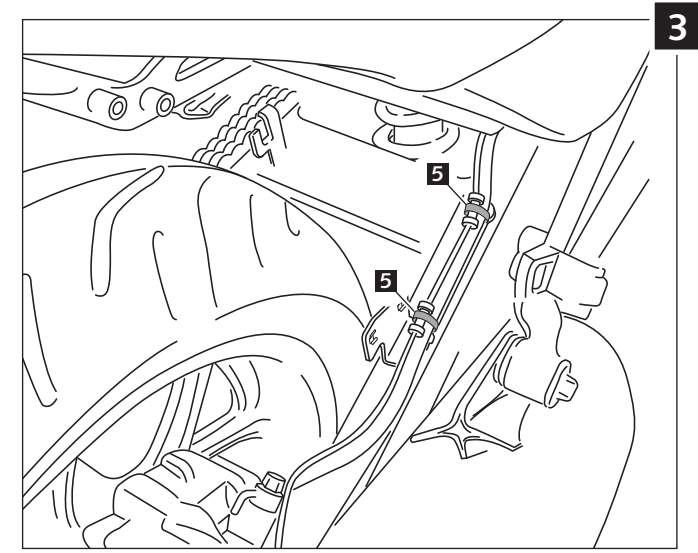

MOUNTING INSTRUCTIONS

REAR MUDGUARD ADAPTABLE TO

NC700 S/X/ - NC750 S/X - INTEGRA 700

Ref.: 6038 J

black colour

Ref.: 6038 C

carbon look

ID.	DESCRIPTION	QTY.
1	Mudguard	1
2	Iron fittings	1
3	M5x15 Screw	2
4	M6 nut	2
5	Plastic bridle	2
6	Metal arrowhead	4
7	Well nut	4
8	M6X15 Screw	4