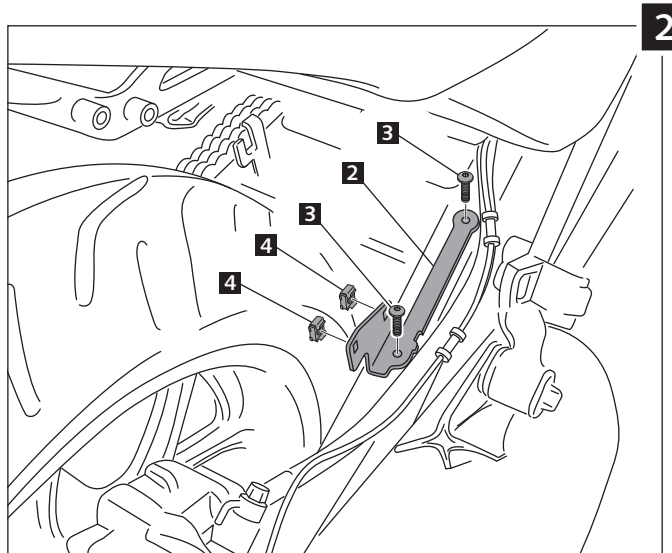

MOUNTING INSTRUCTIONS

REAR MUDGUARD ADAPTABLE TO

NC700 S/X/ - NC750 S/X - INTEGRA 700

Ref.: 6038 J

black colour

Ref.: 6038 C

carbon look

ID.	DESCRIPTION	QTY.
1	Mudguard	1
2	Iron fittings	1
3	M5x15 Screw	2
4	M6 nut	2
5	Plastic bridle	2
6	Metal arrowhead	4
7	Well nut	4
8	M6X15 Screw	4