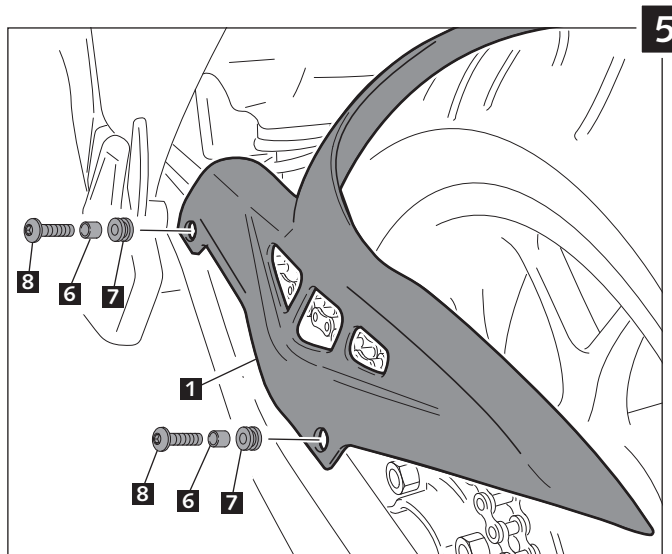

MOUNTING INSTRUCTIONS

REAR MUDGUARD ADAPTABLE TO

NC700 S/X/ - NC750 S/X - INTEGRA 700

Ref.: 6038 J

black colour

Ref.: 6038 C

carbon look

ID.	DESCRIPTION	QTY.
1	Mudguard	1
2	Iron fittings	1
3	M5x15 Screw	2
4	M6 nut	2
5	Plastic bridle	2
6	Metal arrowhead	4
7	Well nut	4
8	M6X15 Screw	4