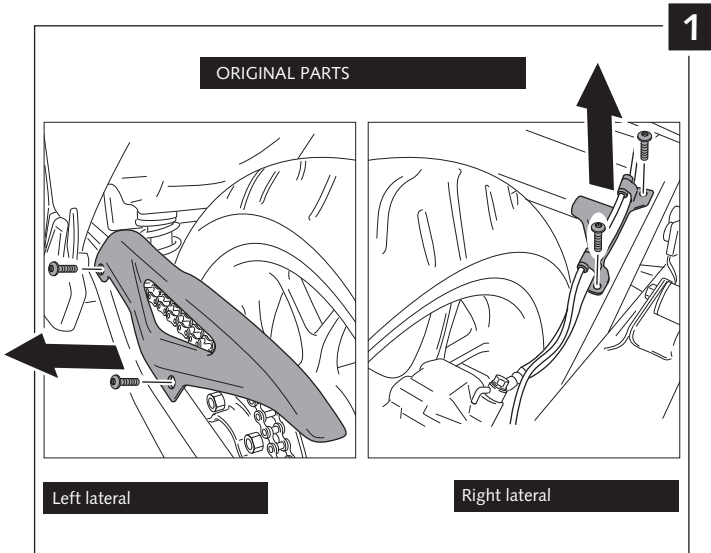

MOUNTING INSTRUCTIONS

REAR MUDGUARD ADAPTABLE TO

NC700 S/X/ - NC750 S/X - INTEGRA 700

Ref.: 6038 J

black colour

Ref.: 6038 C

carbon look

ID.	DESCRIPTION	QTY.
1	Mudguard	1
2	Iron fittings	1
3	M5x15 Screw	2
4	M6 nut	2
5	Plastic bridle	2
6	Metal arrowhead	4
7	Well nut	4
8	M6X15 Screw	4