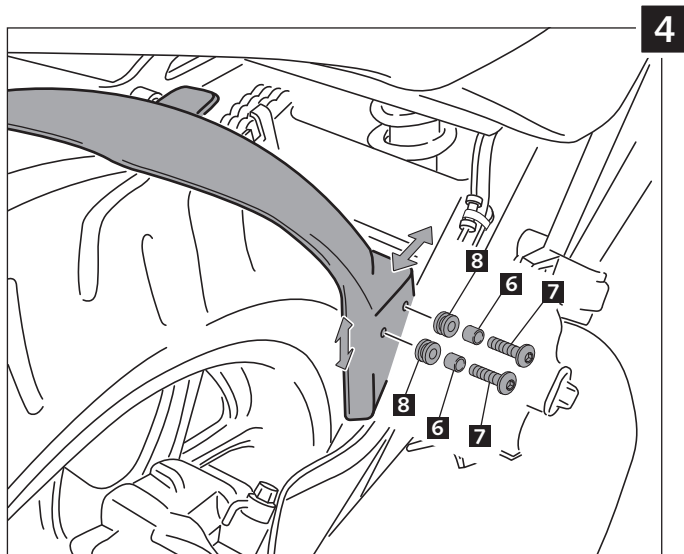

MOUNTING INSTRUCTIONS

REAR MUDGUARD ADAPTABLE TO

NC700 S/X/ - NC750 S/X - INTEGRA 700

Ref.: 6038 J

black colour

Ref.: 6038 C

carbon look

ID.	DESCRIPTION	QTY.
1	Mudguard	1
2	Iron fittings	1
3	M5x15 Screw	2
4	M6 nut	2
5	Plastic bridle	2
6	Metal arrowhead	4
7	Well nut	4
8	M6X15 Screw	4