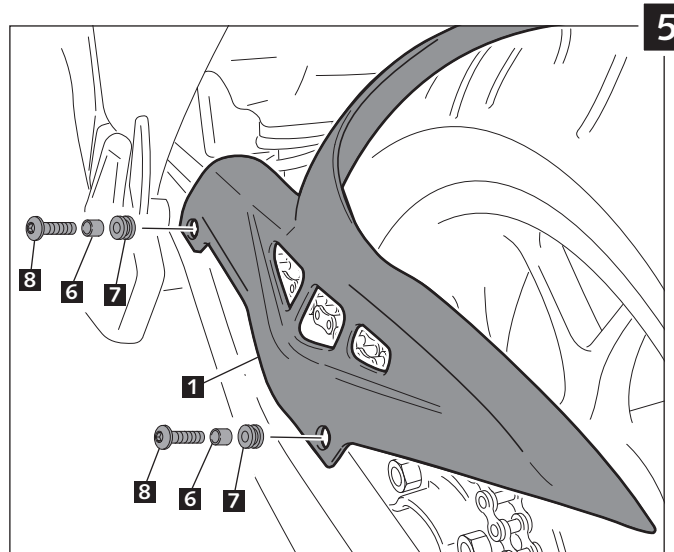

REAR MUDGUARD ADAPTABLE TO NC700 S/X/NC750 S/X INTEGRA 700

Ref.: 6038 J
(black colour)

Ref.: 6038 C
(carbon look)

ID.	DESCRIPTION	QTY.
1	Mudguard	1
2	Iron fittings	1
3	M5x15 Screw	2
4	M6 nut	2
5	Plastic bridle	2
6	Metal arrowhead	4
7	Well nut	4
8	M6X15 Screw	4