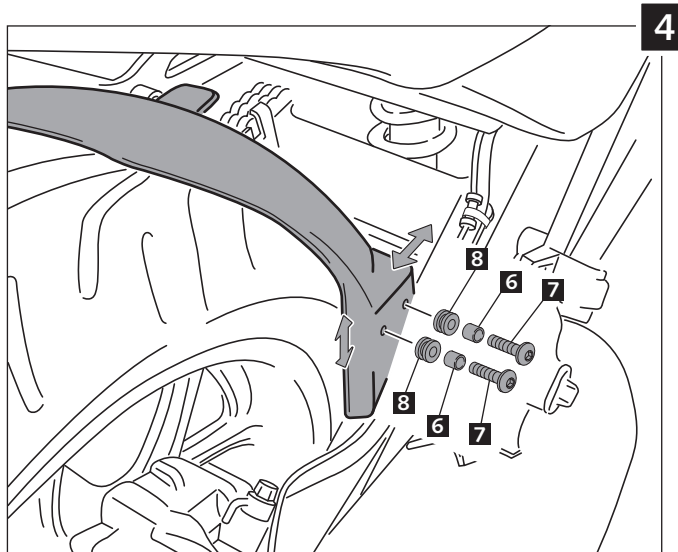

REAR MUDGUARD ADAPTABLE TO NC700 S/X/NC750 S/X INTEGRA 700

Ref.: 6038 J
(black colour)

Ref.: 6038 C
(carbon look)

ID.	DESCRIPTION	QTY.
1	Mudguard	1
2	Iron fittings	1
3	M5x15 Screw	2
4	M6 nut	2
5	Plastic bridle	2
6	Metal arrowhead	4
7	Well nut	4
8	M6X15 Screw	4