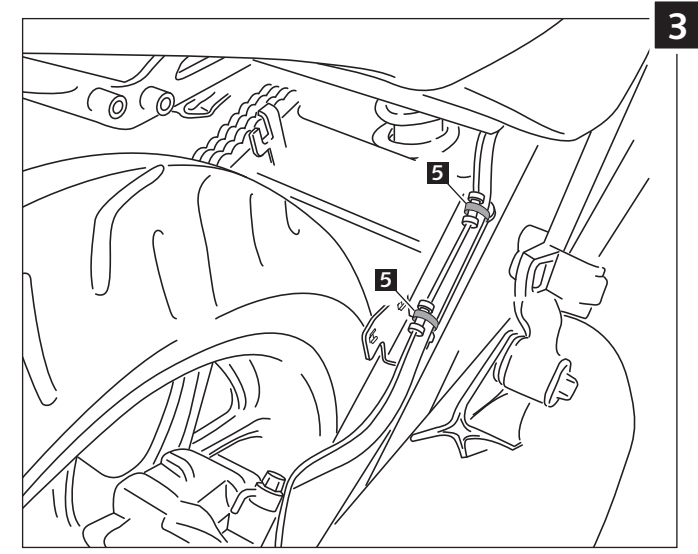

REAR MUDGUARD ADAPTABLE TO NC700 S/X/NC750 S/X INTEGRA 700

Ref.: 6038 J
(black colour)

Ref.: 6038 C
(carbon look)

ID.	DESCRIPTION	QTY.
1	Mudguard	1
2	Iron fittings	1
3	M5x15 Screw	2
4	M6 nut	2
5	Plastic bridle	2
6	Metal arrowhead	4
7	Well nut	4
8	M6X15 Screw	4