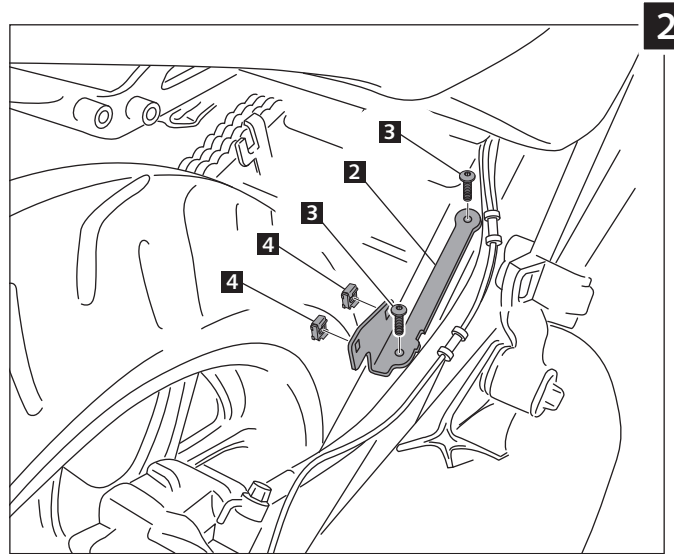

REAR MUDGUARD ADAPTABLE TO NC700 S/X/NC750 S/X INTEGRA 700

Ref.: 6038 J
(black colour)

Ref.: 6038 C
(carbon look)

ID.	DESCRIPTION	QTY.
1	Mudguard	1
2	Iron fittings	1
3	M5x15 Screw	2
4	M6 nut	2
5	Plastic bridle	2
6	Metal arrowhead	4
7	Well nut	4
8	M6X15 Screw	4