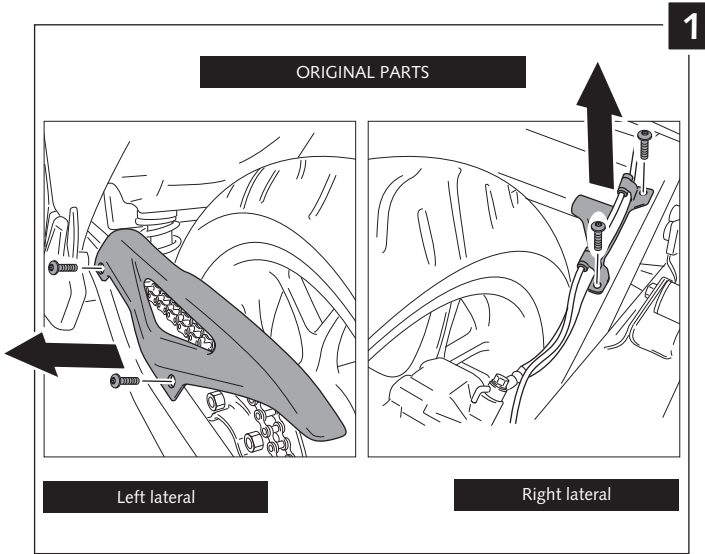

REAR MUDGUARD ADAPTABLE TO NC700 S/X/NC750 S/X INTEGRA 700

Ref.: 6038 J
(black colour)

Ref.: 6038 C
(carbon look)

ID.	DESCRIPTION	QTY.
1	Mudguard	1
2	Iron fittings	1
3	M5x15 Screw	2
4	M6 nut	2
5	Plastic bridle	2
6	Metal arrowhead	4
7	Well nut	4
8	M6X15 Screw	4