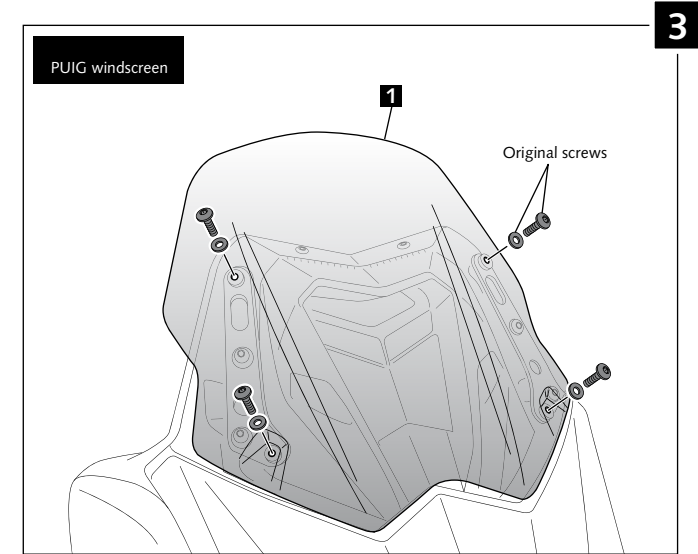

MOUNTING INSTRUCTIONS

Mod. TOURING
Ref.: 6260

Mod. SPORT
Ref.: 6036

Mod. SPORTPLUS
Ref.: 7499

WINDSCREEN ADAPTABLE TO YAMAHA TMAX 530

ID.	DESCRIPTION	QTY.
1	 TOURING Windscreen (ref.6260)	1
	 SPORT Windscreen (ref.6036)	
	 SPORTPLUS Windscreen (ref.7499)	