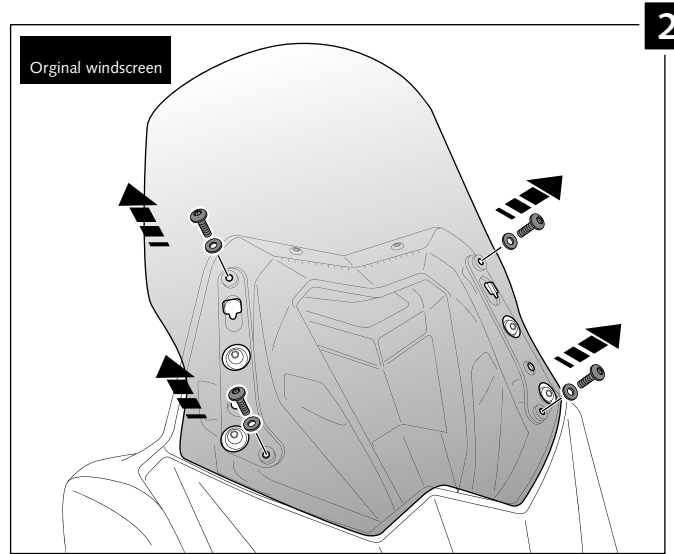

MOUNTING INSTRUCTIONS

Mod. TOURING
Ref.: 6260

Mod. SPORT
Ref.: 6036

Mod. SPORTPLUS
Ref.: 7499

WINDSCREEN ADAPTABLE TO YAMAHA TMAX 530

ID.	DESCRIPTION	QTY.
1	 TOURING Windscreen (ref.6260)	1
	 SPORT Windscreen (ref.6036)	
	 SPORTPLUS Windscreen (ref.7499)	