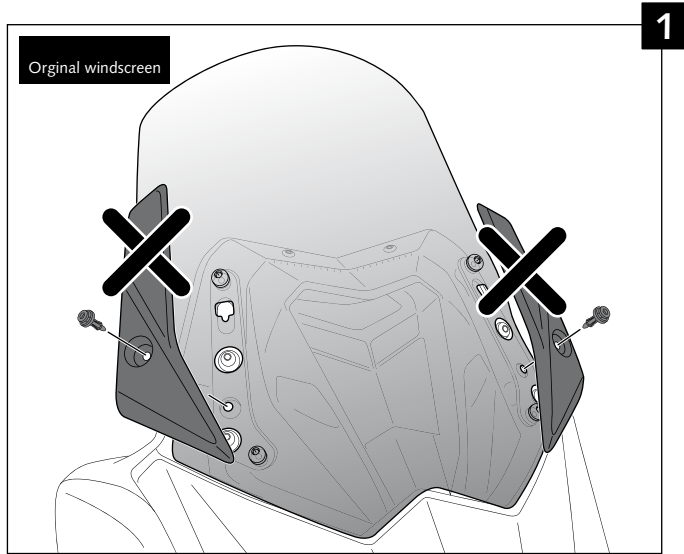

MOUNTING INSTRUCTIONS

Mod. TOURING
Ref.: 6260

Mod. SPORT
Ref.: 6036

Mod. SPORTPLUS
Ref.: 7499

WINDSCREEN ADAPTABLE TO YAMAHA TMAX 530

ID.	DESCRIPTION	QTY.
1	 TOURING Windscreen (ref.6260)	1
	 SPORT Windscreen (ref.6036)	
	 SPORTPLUS Windscreen (ref.7499)	