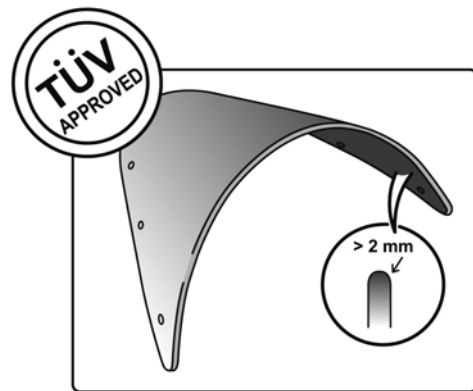

TECHNICAL FEATURES

Check the ABE HOMOLOGATION document if the product is homologated for your motorcycle

TÜV APPROVED

Find more Puig products on our website.

Accept no compromises, choose only quality motorcycle windshields & fairings.