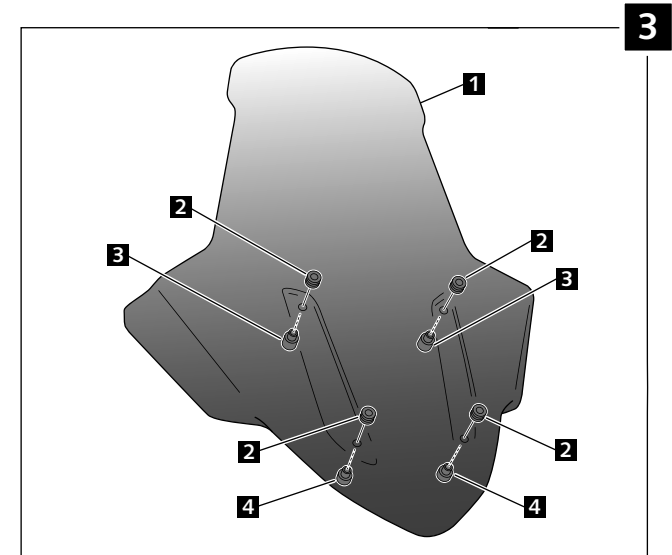

MOUNTING INSTRUCTIONS

WINDSCREEN FOR KYMCO XCITING 400

Ref.: 6034

ID.		DESCRIPTION	QTY.
1		Windscreen	1
2		Silmblock	4
3		Bush with flange (Øint) 6,4 x (Øext.1) 9 x (Øext.2) 18 x 19,5mm	2
4		Bush with flange (Øint) 6,4 x (Øext.1) 9 x (Øext.2) 18 x 16,5mm	2
5		Conic Ø20 Washer	4
6		DIN 7991 M6x35 Conic screw	4