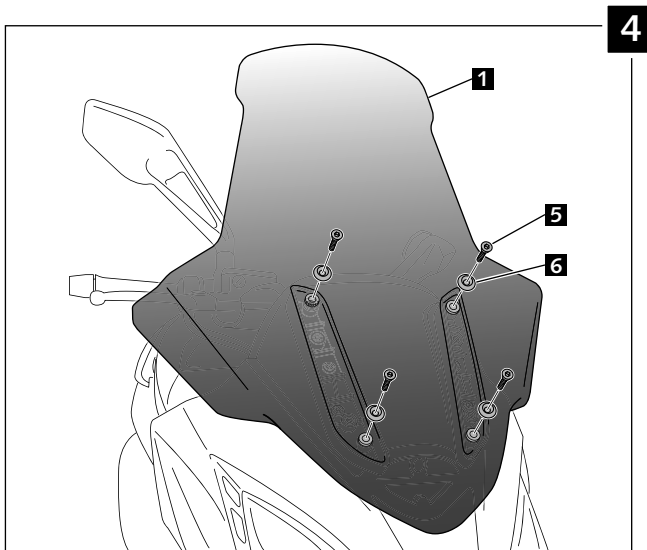

MOUNTING INSTRUCTIONS

WINDSCREEN FOR KYMCO XCITING 400

Ref.: 6034

ID.		DESCRIPTION	QTY.
1		Windscreen	1
2		Silmblock	4
3		Bush with flange (Øint) 6,4 x (Øext.1) 9 x (Øext.2) 18 x 19,5mm	2
4		Bush with flange (Øint) 6,4 x (Øext.1) 9 x (Øext.2) 18 x 16,5mm	2
5		Conic Ø20 Washer	4
6		DIN 7991 M6x35 Conic screw	4