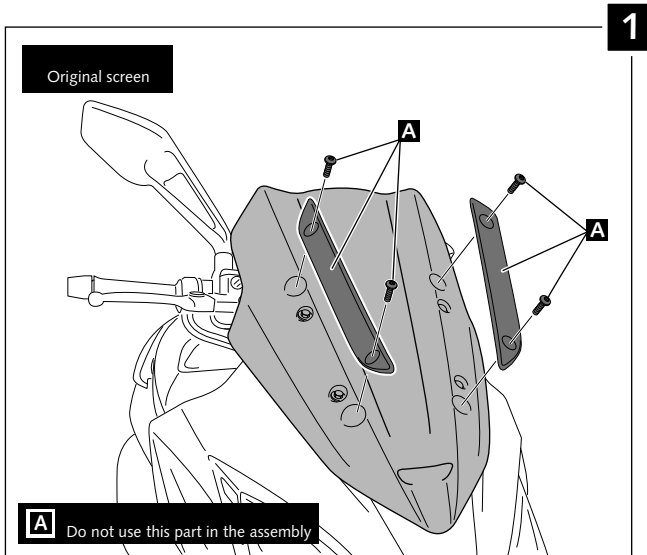

MOUNTING INSTRUCTIONS

WINDSCREEN FOR KYMCO XCITING 400

Ref.: 6034

ID.		DESCRIPTION	QTY.
1		Windscreen	1
2		Silmblock	4
3		Bush with flange (Øint) 6,4 x (Øext.1) 9 x (Øext.2) 18 x 19,5mm	2
4		Bush with flange (Øint) 6,4 x (Øext.1) 9 x (Øext.2) 18 x 16,5mm	2
5		Conic Ø20 Washer	4
6		DIN 7991 M6x35 Conic screw	4