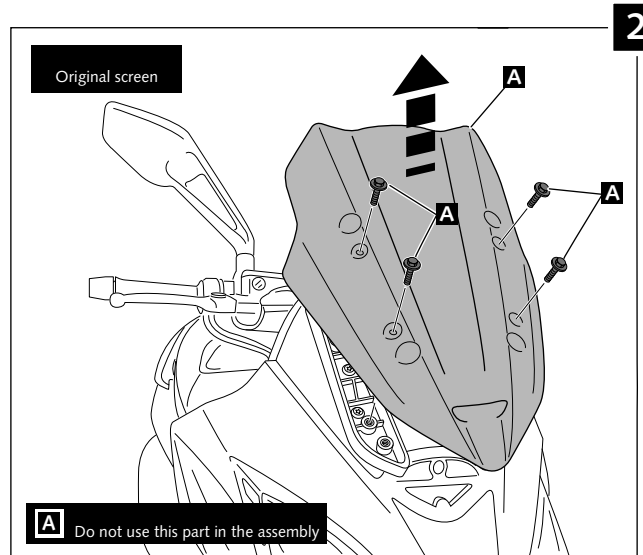

MOUNTING INSTRUCTIONS

WINDSCREEN FOR KYMCO XCITING 400

Ref.: 6034

ID.		DESCRIPTION	QTY.
1		Windscreen	1
2		Silmblock	4
3		Bush with flange (Øint) 6,4 x (Øext.1) 9 x (Øext.2) 18 x 19,5mm	2
4		Bush with flange (Øint) 6,4 x (Øext.1) 9 x (Øext.2) 18 x 16,5mm	2
5		Conic Ø20 Washer	4
6		DIN 7991 M6x35 Conic screw	4