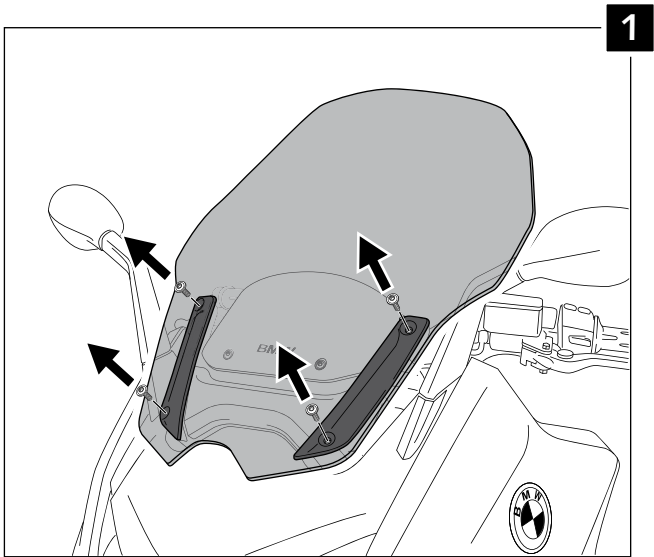

MOUNTING INSTRUCTIONS

**WINDSCREEN ADAPTABLE TO
 BMW C600S (SPORT V-TECH)**

Ref.: 6031

ID.		DESCRIPTION	QTY.
1		Windscreen	1
2		M5x16 7380 Allen screw	4
3		Ø5 nylon washer	4
4		M5 ISO 7380 screw cap	4