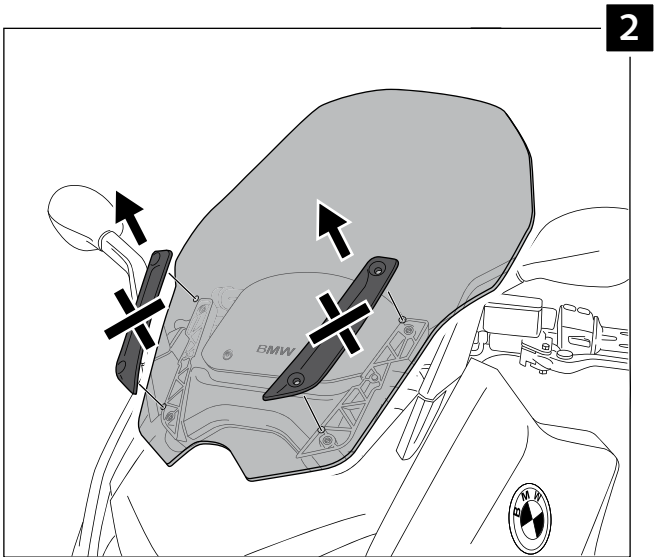

MOUNTING INSTRUCTIONS

**WINDSCREEN ADAPTABLE TO
 BMW C600S (SPORT V-TECH)**

Ref.: 6031

ID.		DESCRIPTION	QTY.
1		Windscreen	1
2		M5x16 7380 Allen screw	4
3		Ø5 nylon washer	4
4		M5 ISO 7380 screw cap	4