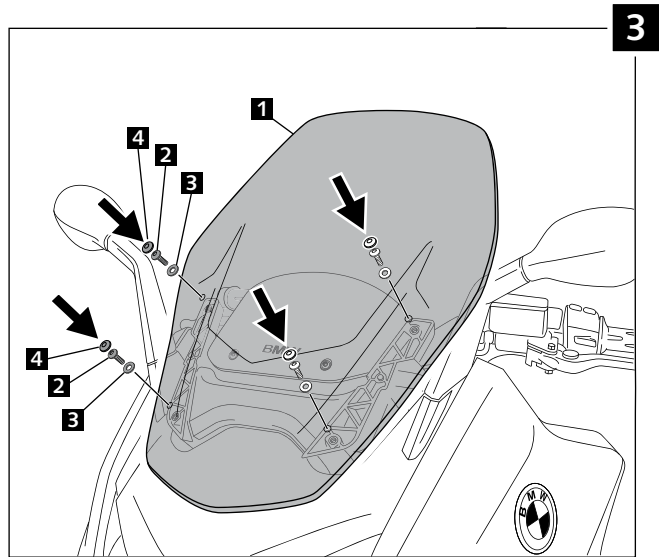

MOUNTING INSTRUCTIONS

**WINDSCREEN ADAPTABLE TO
 BMW C600S (SPORT V-TECH)**

Ref.: 6031

ID.		DESCRIPTION	QTY.
1		Windscreen	1
2		M5x16 7380 Allen screw	4
3		Ø5 nylon washer	4
4		M5 ISO 7380 screw cap	4