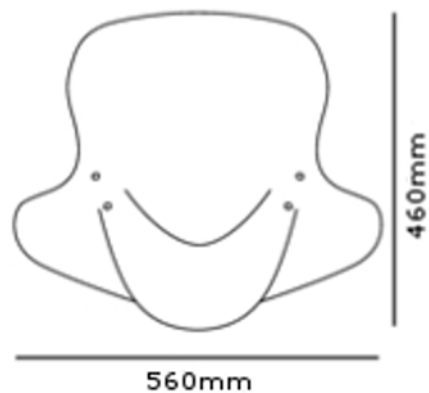

TECHNICAL FEATURES

Check the ABE HOMOLOGATION document if the product is homologated for your motorcycle

ROUNDED CONTOUR-PROFILE

TÜV APPROVED