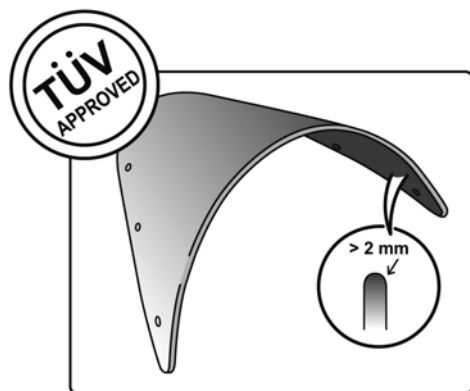

TECHNICAL FEATURES

Check the ABE HOMOLOGATION document if the product is homologated for your motorcycle

ROUNDED CONTOUR-PROFILE

TÜV APPROVED