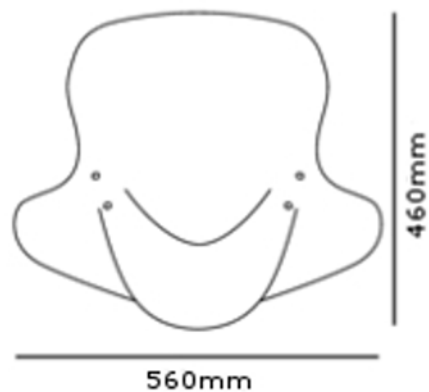

TECHNICAL FEATURES

Check the ABE HOMOLOGATION document if the product is homologated for your motorcycle

ROUNDED CONTOUR-PROFILE

TÜV APPROVED