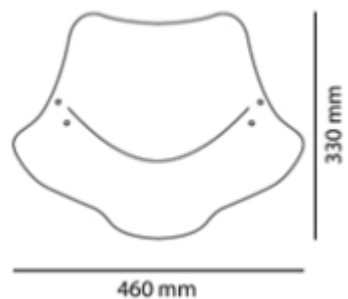

TECHNICAL FEATURES

Check the ABE HOMOLOGATION document if the product is homologated for your motorcycle

ROUNDED CONTOUR-PROFILE

TÜV APPROVED