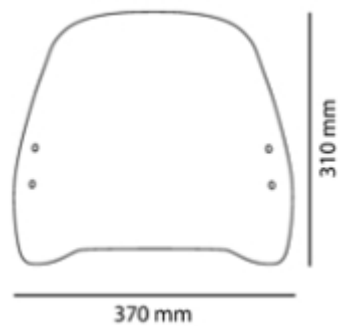

TECHNICAL FEATURES

Check the ABE HOMOLOGATION document if the product is homologated for your motorcycle

ROUNDED CONTOUR-PROFILE

TÜV APPROVED