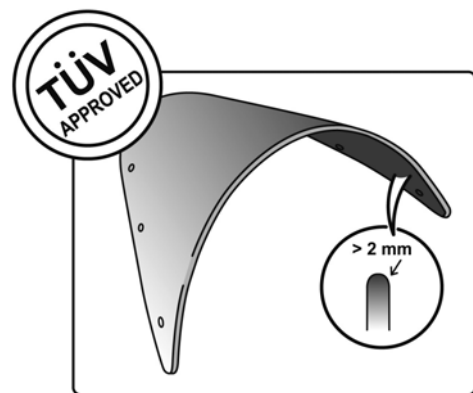

TECHNICAL FEATURES

Check the ABE HOMOLOGATION document if the product is homologated for your motorcycle

ROUNDED CONTOUR-PROFILE

TÜV APPROVED