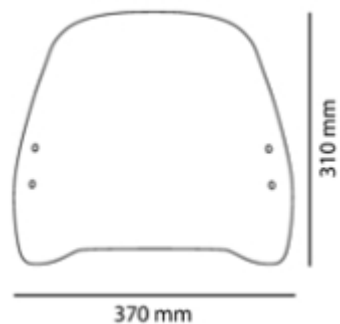

TECHNICAL FEATURES

Check the ABE HOMOLOGATION document if the product is homologated for your motorcycle

ROUNDED CONTOUR-PROFILE

TÜV APPROVED