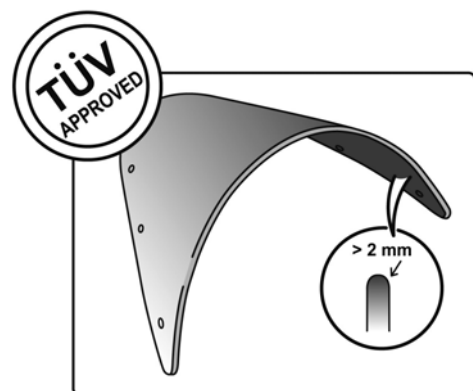

TECHNICAL FEATURES

Check the ABE HOMOLOGATION document if the product is homologated for your motorcycle

ROUNDED CONTOUR-PROFILE

TÜV APPROVED