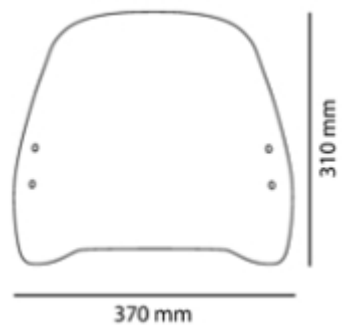

TECHNICAL FEATURES

Check the ABE HOMOLOGATION document if the product is homologated for your motorcycle

ROUNDED CONTOUR-PROFILE

TÜV APPROVED