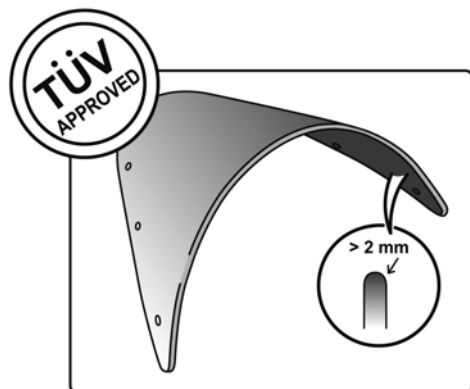

TECHNICAL FEATURES

Check the ABE HOMOLOGATION document if the product is homologated for your motorcycle

ROUNDED CONTOUR-PROFILE

TÜV APPROVED