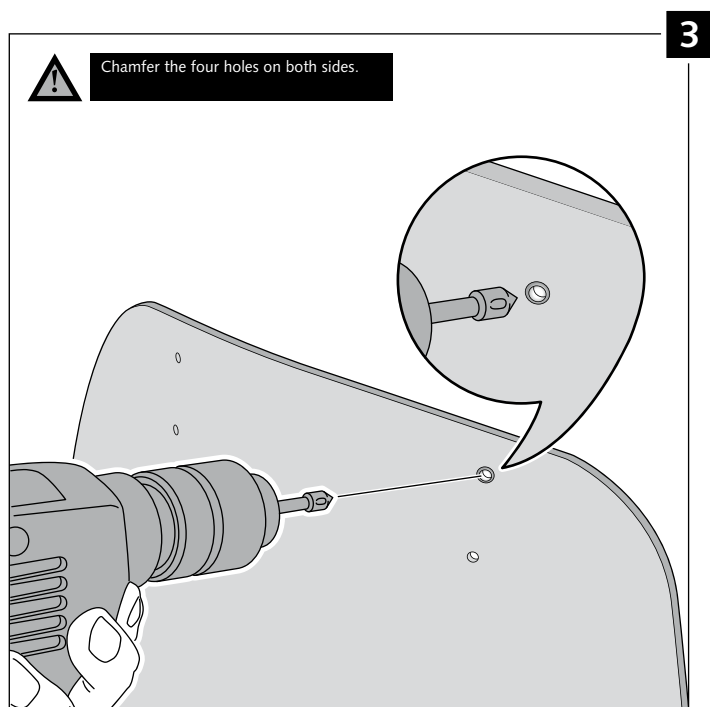

MULTI-ADJUSTABLE VISOR

MOUNTING INSTRUCTIONS

TYPE A