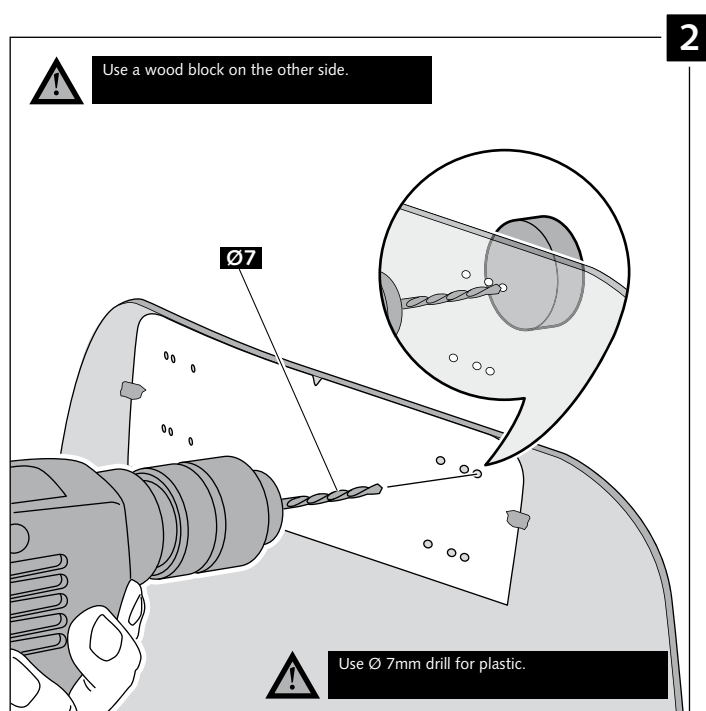

MULTI-ADJUSTABLE VISOR

MOUNTING INSTRUCTIONS

TYPE A