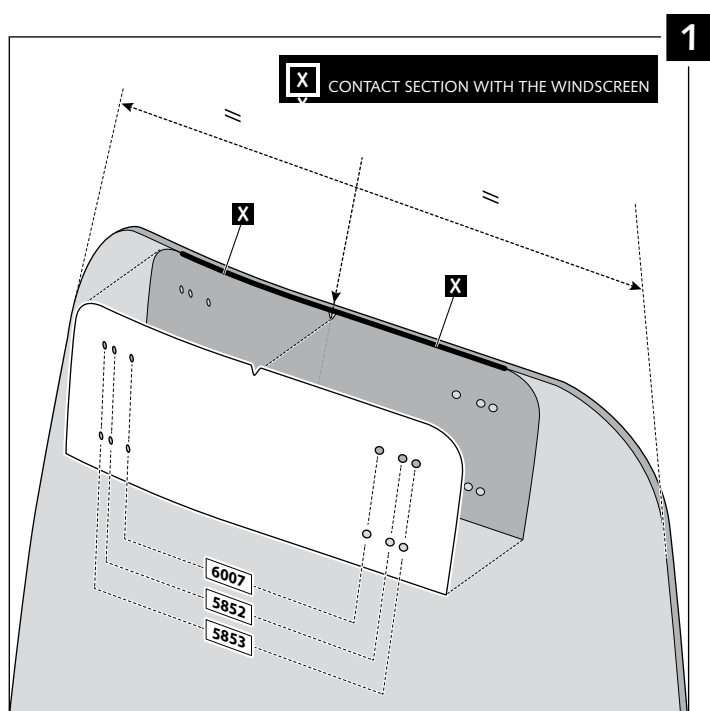

Easy

Note:
If the visor is supplied along with the windscreen, the windscreen will come factory-drilled so no drilling is necessary.

ID.	PART	DESCRIPTION	QTY.
1		Visor	1
2		Template	1
3		Multi-adjustable mechanism	2
4		Cap	4
5		Plastic thread fastener M6x12	8

MULTI-ADJUSTABLE VISOR

MOUNTING INSTRUCTIONS

TYPE A

MULTI-ADJUSTABLE VISOR

MOUNTING INSTRUCTIONS

TYPE B

MULTI-ADJUSTABLE VISOR

MOUNTING INSTRUCTIONS