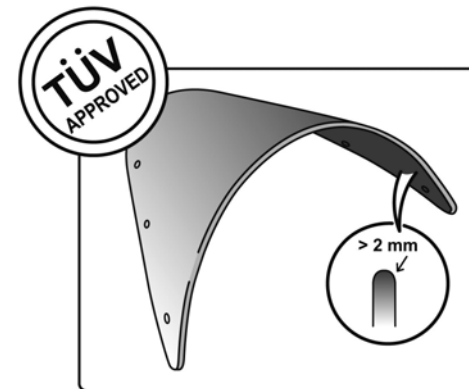

TECHNICAL FEATURES

Check the ABE HOMOLOGATION document if the product is homologated for your motorcycle

ROUNDED CONTOUR-PROFILE

TÜV APPROVED