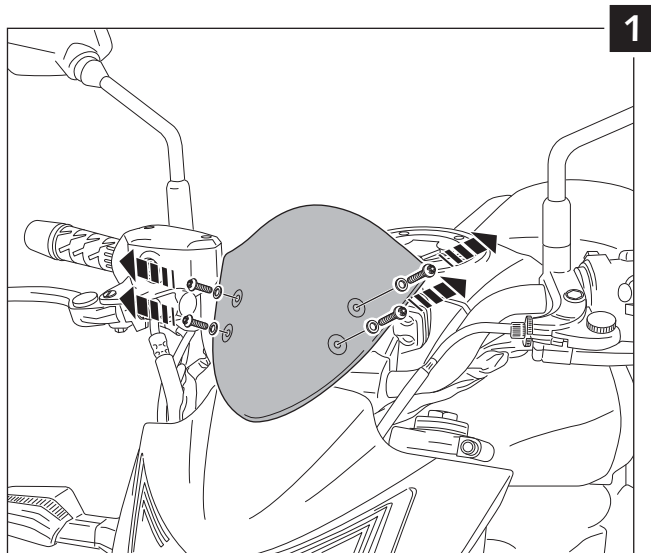

MOUNTING INSTRUCTIONS

SCREEN ADAPTABLE TO
KAWASAKI ER6N 12'-

Ref.: 5997

ID.	DESCRIPTION	QTY.
1	 Screen	1
2	 Especial screw M5x17 + hexagonal length 14mm	2
3	 Especial screw M5x13 + hexagonal length 12mm	2
4	 M5x11 ISO 7380 Allen screw	4
5	 Ø5xØ11x1 nylon washer	4
6	 Ø ext.13 x Ø int.5x4 rubber washer	4
7	 M5 ISO 7380 Screw cap	4