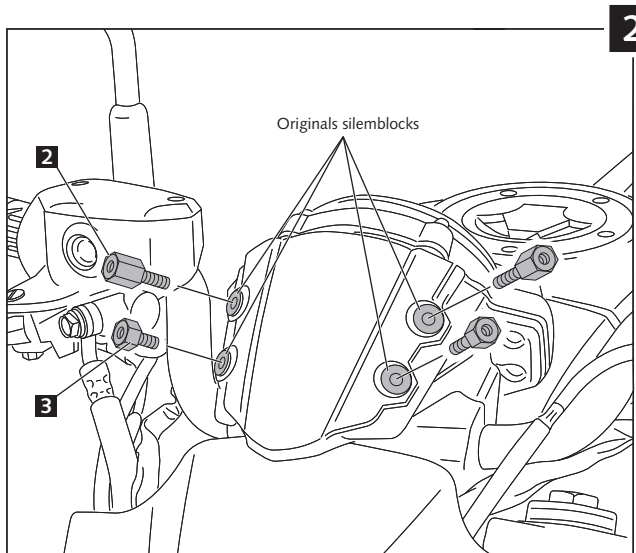

MOUNTING INSTRUCTIONS

SCREEN ADAPTABLE TO
KAWASAKI ER6N 12'-

Ref.: 5997

ID.	DESCRIPTION	QTY.
1	 Screen	1
2	 Especial screw M5x17 + hexagonal length 14mm	2
3	 Especial screw M5x13 + hexagonal length 12mm	2
4	 M5x11 ISO 7380 Allen screw	4
5	 Ø5xØ11x1 nylon washer	4
6	 Ø ext.13 x Ø int.5x4 rubber washer	4
7	 M5 ISO 7380 Screw cap	4