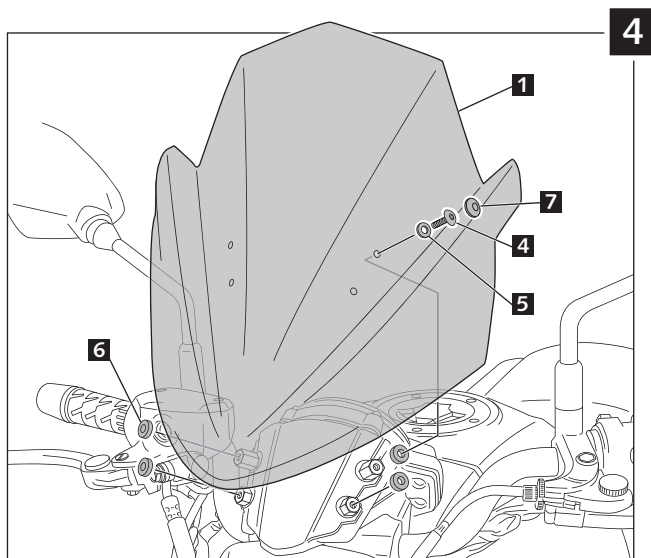

MOUNTING INSTRUCTIONS

SCREEN ADAPTABLE TO
KAWASAKI ER6N 12'-

Ref.: 5997

ID.	DESCRIPTION	QTY.
1	 Screen	1
2	 Especial screw M5x17 + hexagonal length 14mm	2
3	 Especial screw M5x13 + hexagonal length 12mm	2
4	 M5x11 ISO 7380 Allen screw	4
5	 Ø5xØ11x1 nylon washer	4
6	 Ø ext.13 x Ø int.5x4 rubber washer	4
7	 M5 ISO 7380 Screw cap	4