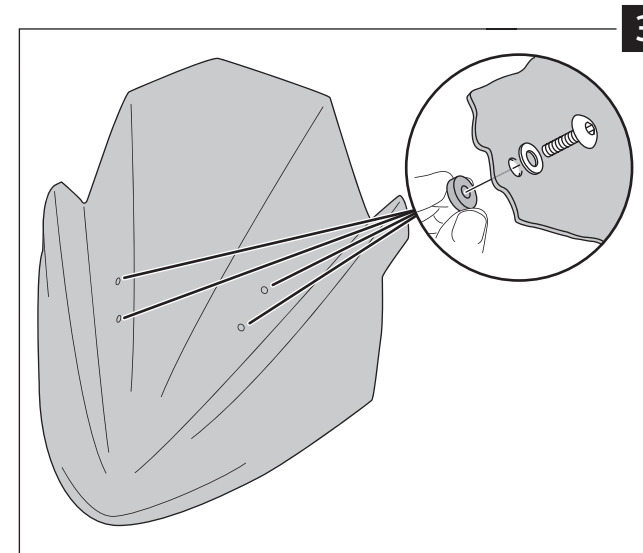

MOUNTING INSTRUCTIONS

SCREEN ADAPTABLE TO
KAWASAKI ER6N 12'-

Ref.: 5997

ID.	DESCRIPTION	QTY.
1	 Screen	1
2	 Especial screw M5x17 + hexagonal length 14mm	2
3	 Especial screw M5x13 + hexagonal length 12mm	2
4	 M5x11 ISO 7380 Allen screw	4
5	 Ø5xØ11x1 nylon washer	4
6	 Ø ext.13 x Ø int.5x4 rubber washer	4
7	 M5 ISO 7380 Screw cap	4