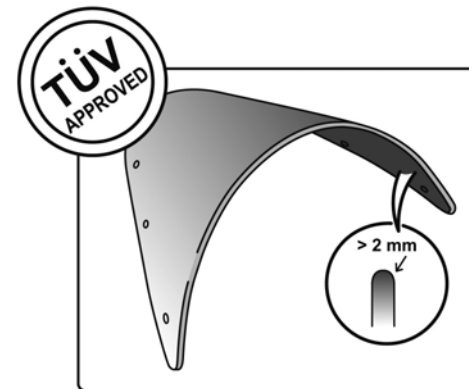

TECHNICAL FEATURES

Check the ABE HOMOLOGATION document if the product is homologated for your motorcycle

ROUNDED CONTOUR-PROFILE

TÜV APPROVED