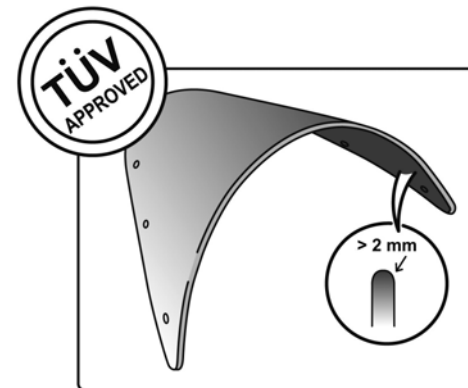

## TECHNICAL FEATURES

Check the ABE HOMOLOGATION document if the product is homologated for your motorcycle

ROUNDED CONTOUR-PROFILE

TÜV APPROVED