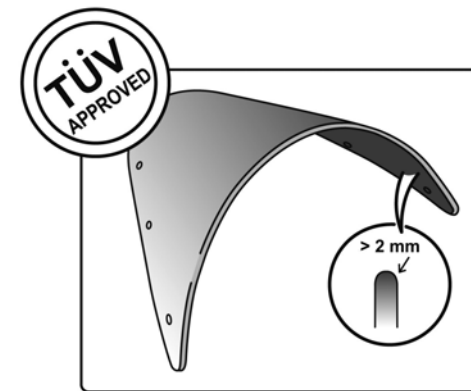

TECHNICAL FEATURES

Check the ABE HOMOLOGATION document if the product is homologated for your motorcycle

ROUNDED CONTOUR-PROFILE

TÜV APPROVED