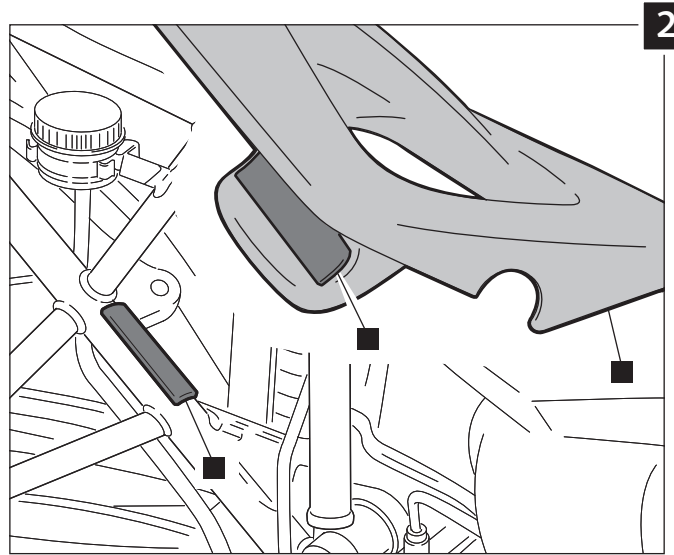

INFILL PANELS ADAPTABLE TO BMW R1200GS 04'-12' /  
ADVENTURE 06'-13'

Ref.: 5975

ID.	DESCRIPTION	QTY.
1	 Infill panels	1
2	 Self-adhesive foam strips	4
3	 Black plastic flange	2