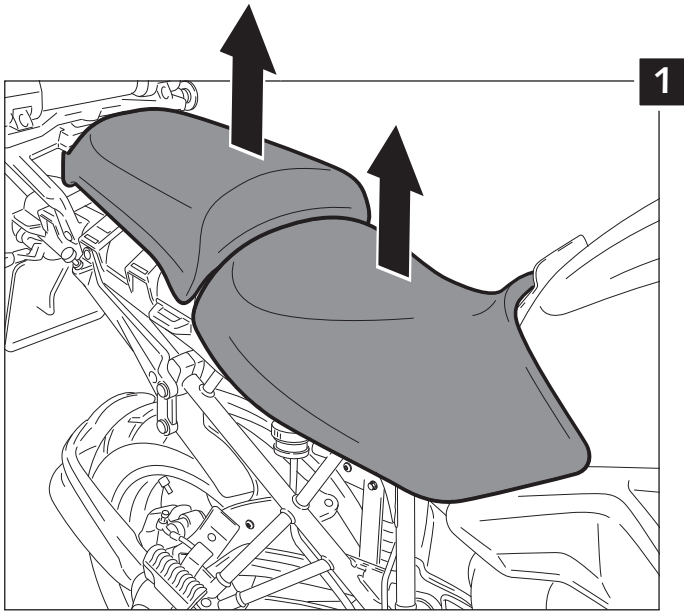

INFILL PANELS ADAPTABLE TO BMW R1200GS 04'-12' /  
ADVENTURE 06'-13'

Ref.: 5975

ID.	DESCRIPTION	QTY.
1	 Infill panels	1
2	 Self-adhesive foam strips	4
3	 Black plastic flange	2