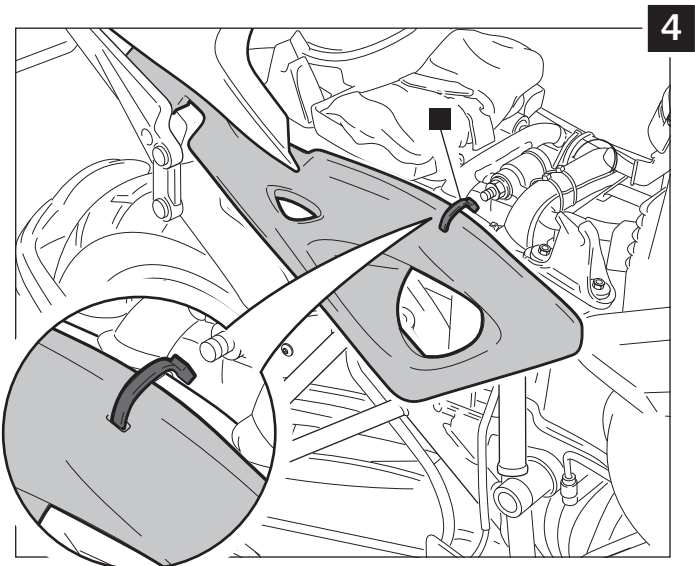

INFILL PANELS ADAPTABLE TO BMW R1200GS 04'-12' /  
ADVENTURE 06'-13'

Ref.: 5975

ID.	DESCRIPTION	QTY.
1	 Infill panels	1
2	 Self-adhesive foam strips	4
3	 Black plastic flange	2