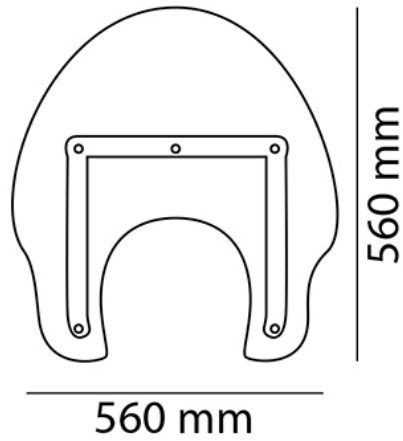

TECHNICAL FEATURES

Check the ABE HOMOLOGATION document if the product is homologated for your motorcycle

ROUNDED CONTOUR-PROFILE

TÜV APPROVED