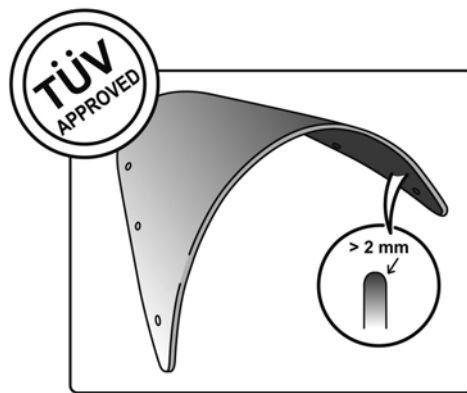

TECHNICAL FEATURES

Check the ABE HOMOLOGATION document if the product is homologated for your motorcycle

ROUNDED CONTOUR-PROFILE

TÜV APPROVED