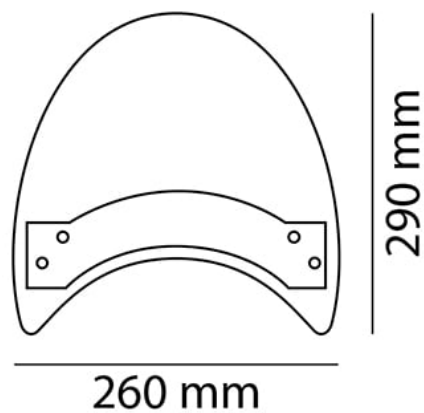

## TECHNICAL FEATURES

ROUNDED CONTOUR-PROFILE

Check the ABE HOMOLOGATION document if the product is homologated for your motorcycle

TÜV APPROVED