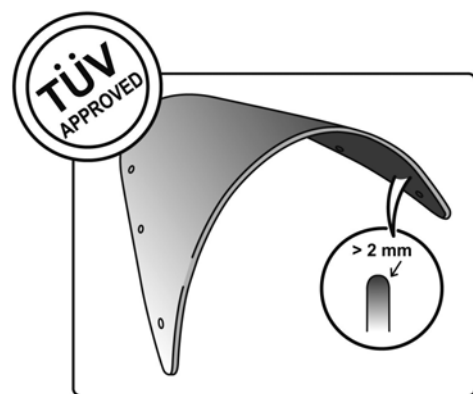

## TECHNICAL FEATURES

ROUNDED CONTOUR-PROFILE

Check the ABE HOMOLOGATION document if the product is homologated for your motorcycle

TÜV APPROVED