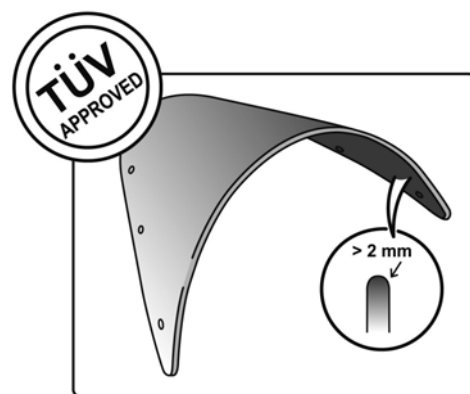

## TECHNICAL FEATURES

ROUNDED CONTOUR-PROFILE

Check the ABE HOMOLOGATION document if the product is homologated for your motorcycle

TÜV APPROVED