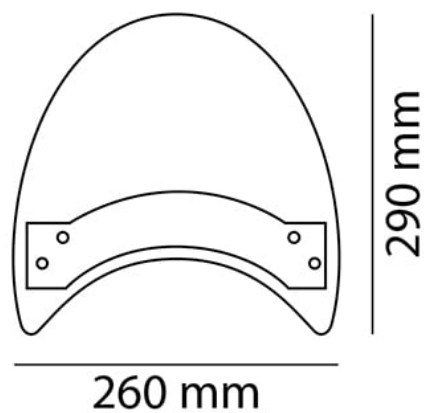

## TECHNICAL FEATURES

ROUNDED CONTOUR-PROFILE

Check the ABE HOMOLOGATION document if the product is homologated for your motorcycle

TÜV APPROVED