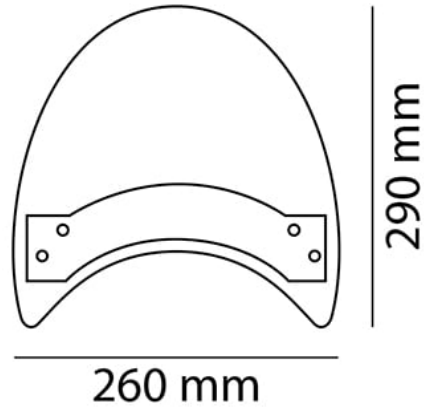

## TECHNICAL FEATURES

ROUNDED CONTOUR-PROFILE

Check the ABE HOMOLOGATION document if the product is homologated for your motorcycle

TÜV APPROVED