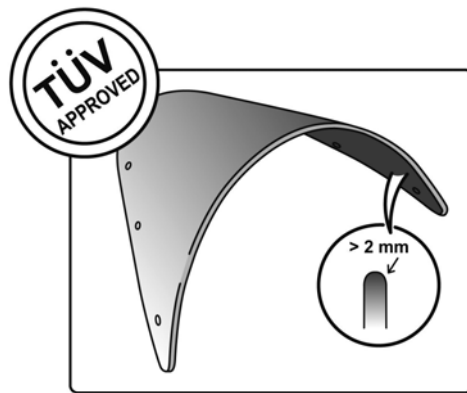

## TECHNICAL FEATURES

ROUNDED CONTOUR-PROFILE

Check the ABE HOMOLOGATION document if the product is homologated for your motorcycle

TÜV APPROVED