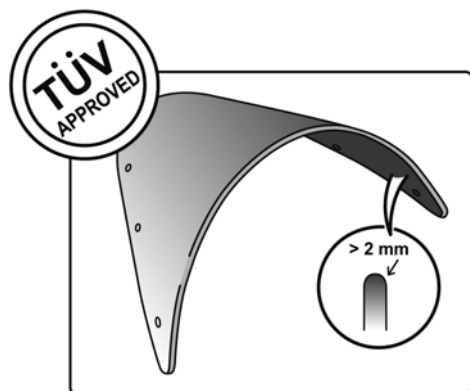

TECHNICAL FEATURES

Check the ABE HOMOLOGATION document if the product is homologated for your motorcycle

ROUNDED CONTOUR-PROFILE

TÜV APPROVED