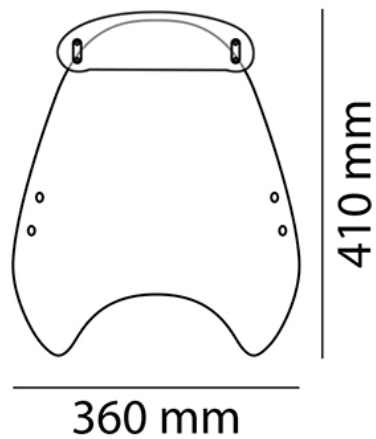

TECHNICAL FEATURES

Check the ABE HOMOLOGATION document if the product is homologated for your motorcycle

ROUNDED CONTOUR-PROFILE

TÜV APPROVED