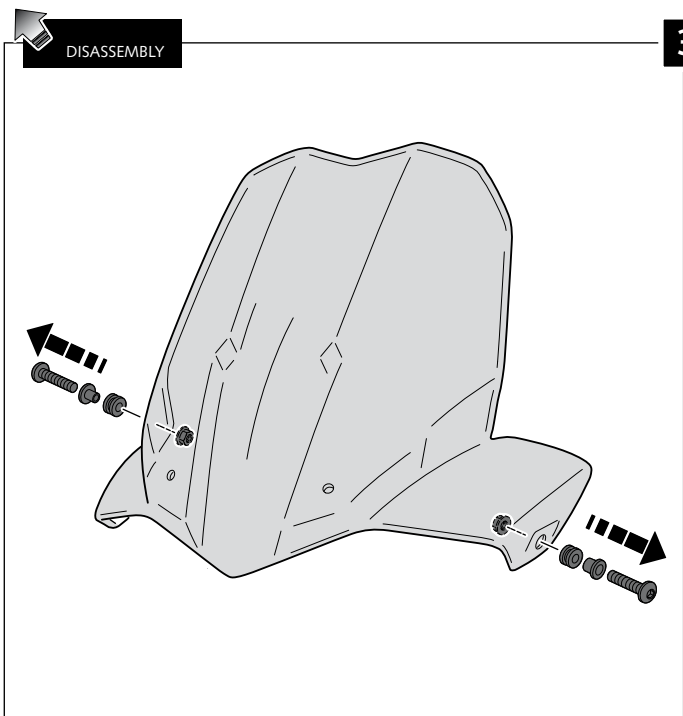

SCREEN WITH SELF-ADJUSTABLE SYSTEM FOR TRIUMPH TIGER 800 '15- '17

Ref.: 5652

ID	PART	DESCRIPTION	QTY	REF.
1		Screen	1	5652H/F/N/WM3
2		Mobile right support	1	SOPOR-4P-9-5652
3		Fixed right support	1	SOPOR-4P-9-5652
4		Mobile left support	1	SOPOR-4P-9-5652
5		Fixed left support	1	SOPOR-4P-9-5652
6		Ø20 x Ø6 x 5mm plastic conic washer	2	ARANDENND20-030
7		M6x20 DIN7991 Allen screw	2	TORNIAD7991-129
8		Fixation Knob M8	2	POMOFIJACION-76
9		M6 Silentblock	2	SILENBTM6-046/2
10		Ø14x Ø8 x1 nylon washer	2	ARNV00000000265
11		M5x16 ISO 7380 Allen screw	2	TORNI-I7380-493
12		Ø15 xØ9 x7,5 bush with flange	2	CASQUI-1A---324
13		Ø20x Ø9 xØ7,5 Silentblock	2	SILEN0000000036
14		M5 DIN985 nut	2	TUERCA-D985-535
15		M6 DIN7991 screw cap	2	TAPON-----81
16		M8 DIN934 nut	2	TUERCAED934-068

SCREEN WITH SELF-ADJUSTABLE SYSTEM FOR
TRIUMPH TIGER 800 '15- '17

MOUNTING INSTRUCTIONS

SCREEN WITH SELF-ADJUSTABLE SYSTEM FOR TRIUMPH TIGER 800 '15- '17

SCREEN WITH SELF-ADJUSTABLE SYSTEM FOR
TRIUMPH TIGER 800 '15- '17