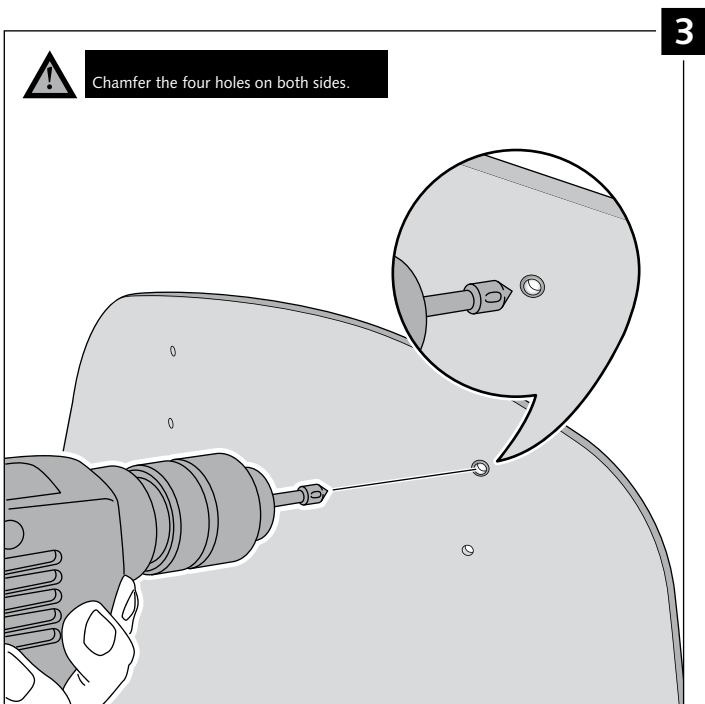

MULTI-ADJUSTABLE VISOR

TYPE B