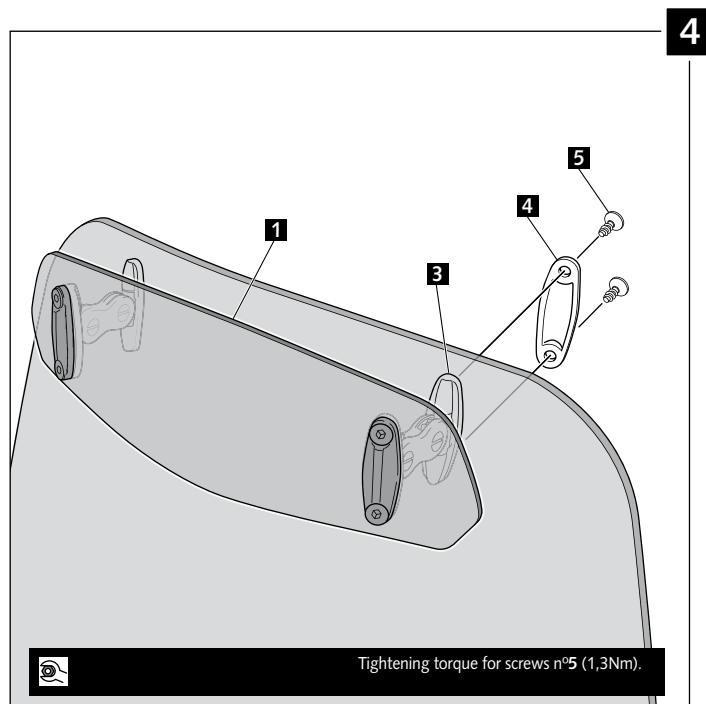

MULTI-ADJUSTABLE VISOR

TYPE A