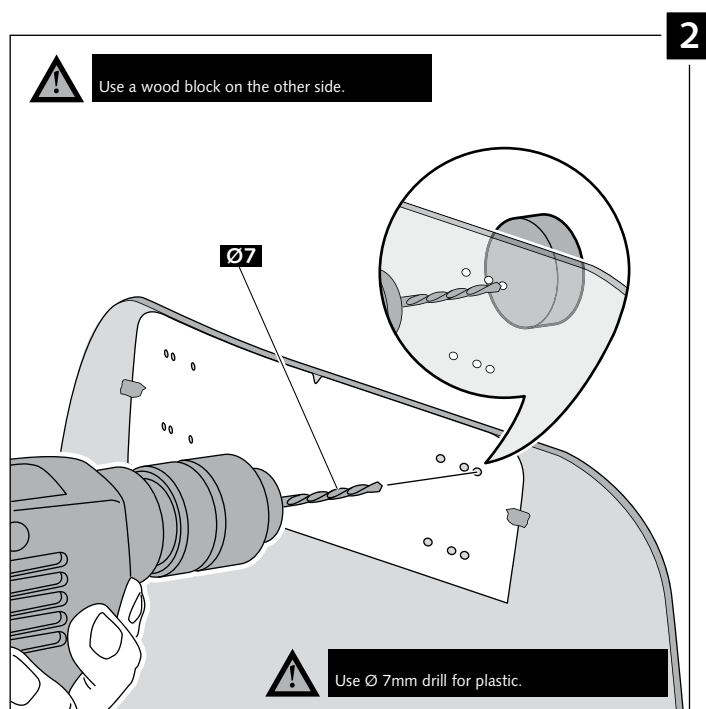

MULTI-ADJUSTABLE VISOR

TYPE A