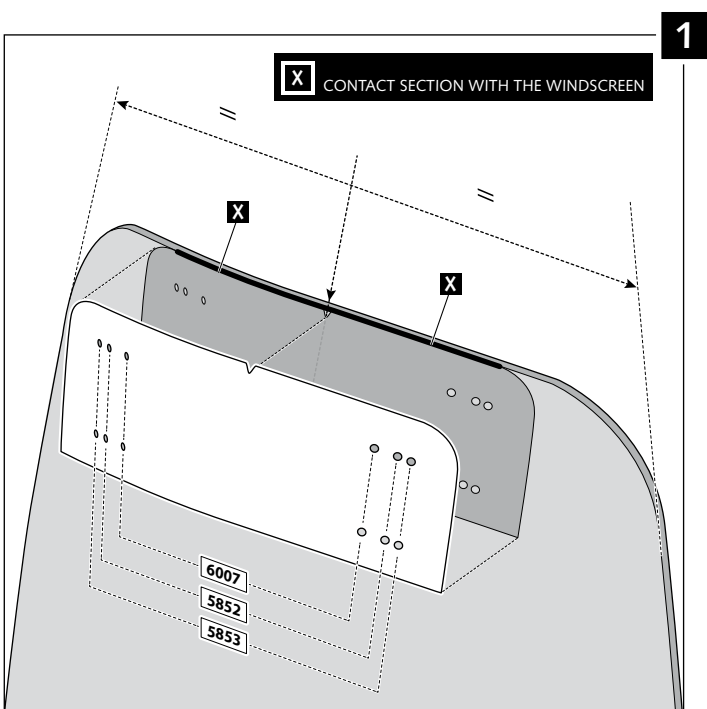

MULTI-ADJUSTABLE VISOR

TYPE A