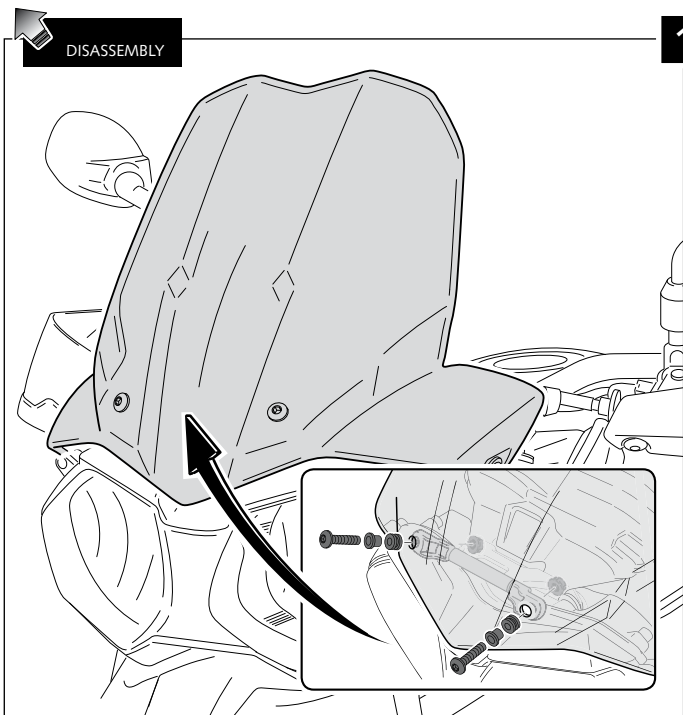

SCREEN WITH SELF-ADJUSTABLE SYSTEM FOR
TRIUMPH TIGER 800 '15- '17

MOUNTING INSTRUCTIONS