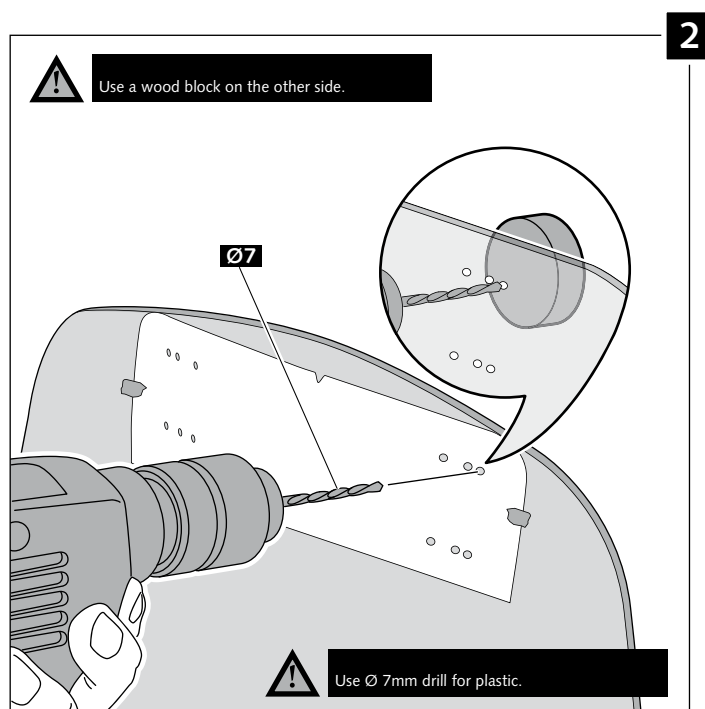

MULTI-ADJUSTABLE VISOR

TYPE B