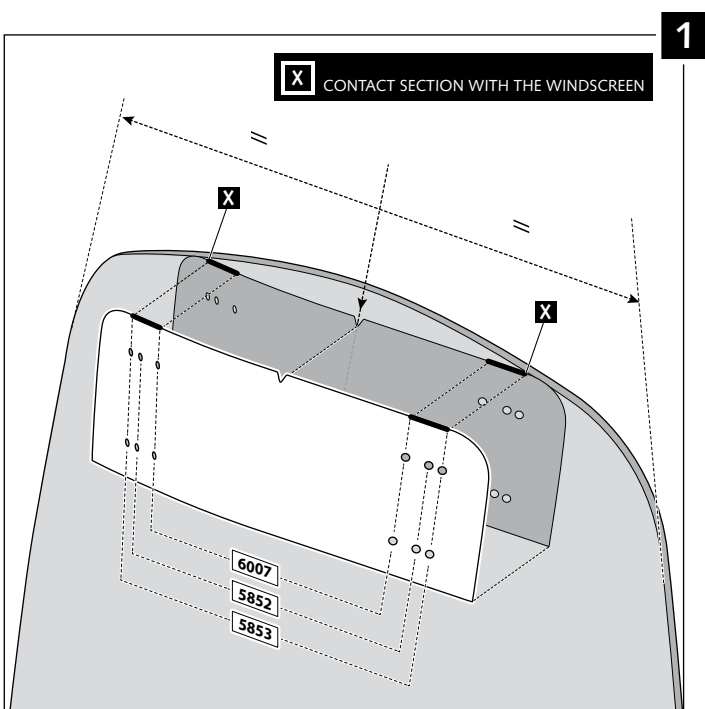

MULTI-ADJUSTABLE VISOR

TYPE B