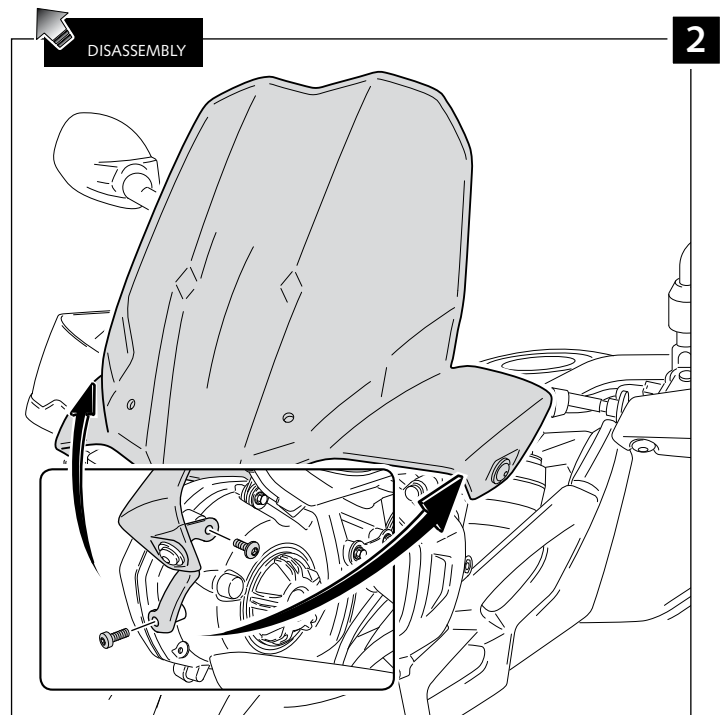

SCREEN WITH SELF-ADJUSTABLE SYSTEM FOR
TRIUMPH TIGER 800 '15- '17

MOUNTING INSTRUCTIONS