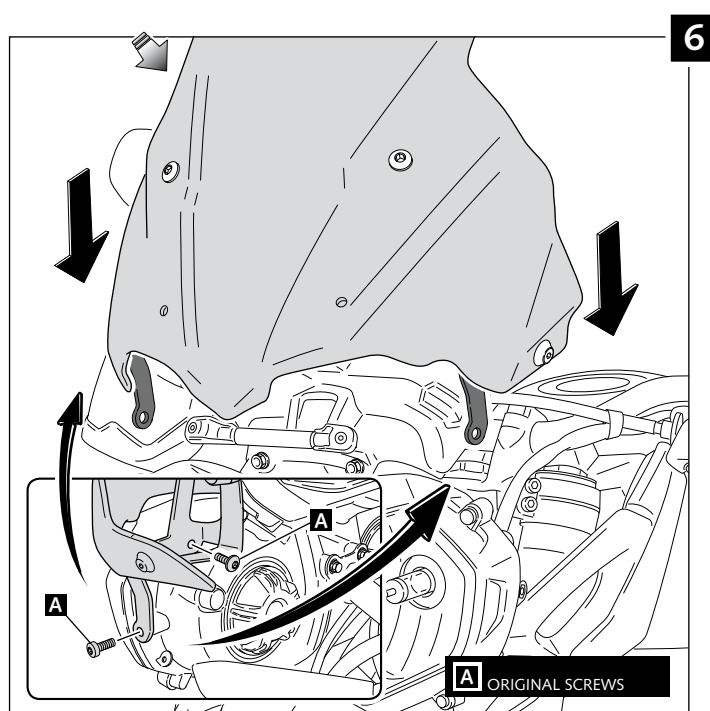

SCREEN WITH SELF-ADJUSTABLE SYSTEM FOR TRIUMPH TIGER 800 '15- '17