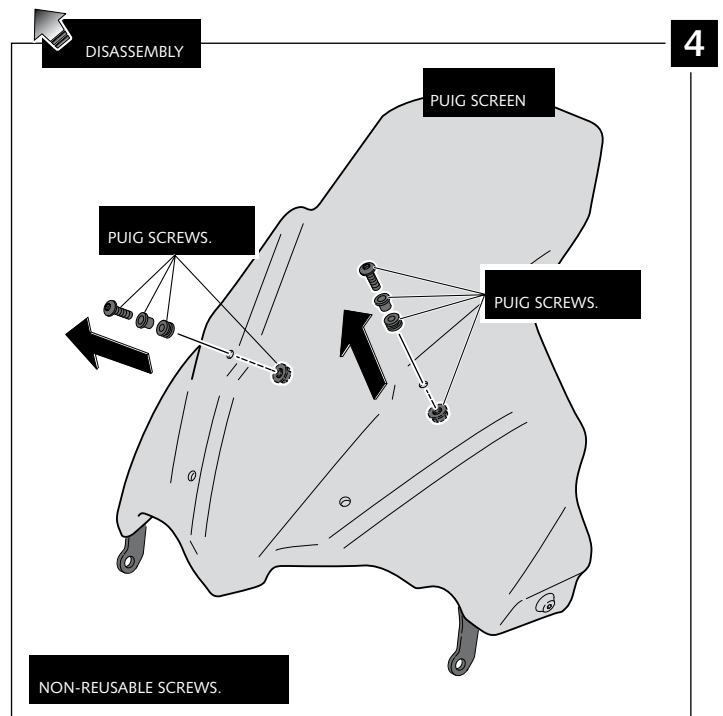

SCREEN WITH SELF-ADJUSTABLE SYSTEM FOR TRIUMPH TIGER 800 '15- '17

Ref.: 5652

ID	PART	DESCRIPTION	QTY	REF.
1		Screen	1	5652H/F/N/WM3
2		Mobile right support	1	SOPOR-4P-9-5652
3		Fixed right support	1	SOPOR-4P-9-5652
4		Mobile left support	1	SOPOR-4P-9-5652
5		Fixed left support	1	SOPOR-4P-9-5652
6		Ø20 x Ø6 x 5mm plastic conic washer	2	ARANDENND20-030
7		M6x20 DIN7991 Allen screw	2	TORNIAD7991-129
8		Fixation Knob M8	2	POMOFIJACION-76
9		M6 Silentblock	2	SILENBTM6-046/2
10		Ø14x Ø8 x1 nylon washer	2	ARNV00000000265
11		M5x16 ISO 7380 Allen screw	2	TORNI-I7380-493
12		Ø15 xØ9 x7,5 bush with flange	2	CASQUI-1A---324
13		Ø20x Ø9 xØ7,5 Silentblock	2	SILEN0000000036
14		M5 DIN985 nut	2	TUERCA-D985-535
15		M6 DIN7991 screw cap	2	TAPON-----81
16		M8 DIN934 nut	2	TUERCAED934-068

SCREEN WITH SELF-ADJUSTABLE SYSTEM FOR
TRIUMPH TIGER 800 '15- '17

MOUNTING INSTRUCTIONS

SCREEN WITH SELF-ADJUSTABLE SYSTEM FOR TRIUMPH TIGER 800 '15- '17

SCREEN WITH SELF-ADJUSTABLE SYSTEM FOR
TRIUMPH TIGER 800 '15- '17

If the visor is supplied along with the windscreen, the windscreen will come factory-drilled so no drilling is necessary.

ID.	PART	DESCRIPTION	QTY.
1		Visor	1
2		Template	1
3		Multi-adjustable mechanism	2
4		Cap	4
5		Plastic thread fastener M6x12	8