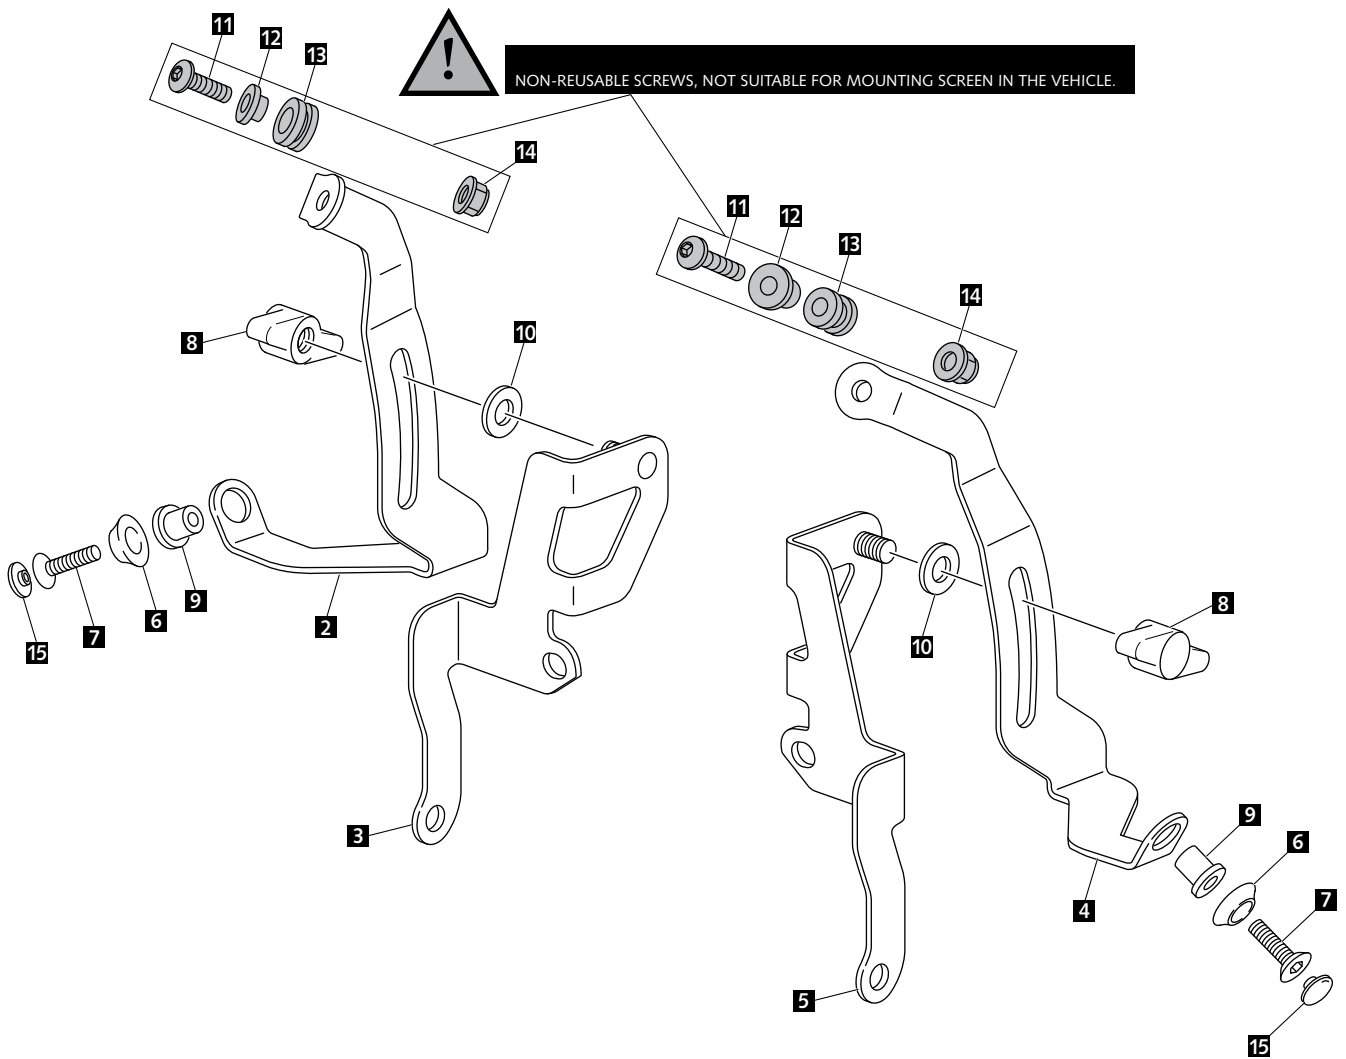

SCREEN WITH SELF-ADJUSTABLE SYSTEM FOR TRIUMPH TIGER 800 '15- '17

Ref.: 5652

ID	PART	DESCRIPTION	QTY	REF.
1		Screen	1	5652H/F/N/WM3
2		Mobile right support	1	SOPOR-4P-9-5652
3		Fixed right support	1	SOPOR-4P-9-5652
4		Mobile left support	1	SOPOR-4P-9-5652
5		Fixed left support	1	SOPOR-4P-9-5652
6		Ø20 x Ø6 x 5mm plastic conic washer	2	ARANDENND20-030
7		M6x20 DIN7991 Allen screw	2	TORNIAD7991-129
8		Fixation Knob M8	2	POMOFIJACION-76
9		M6 Silentblock	2	SILENBTM6-046/2
10		Ø14x Ø8 x1 nylon washer	2	ARNV00000000265
11		M5x16 ISO 7380 Allen screw	2	TORNI-I7380-493
12		Ø15 xØ9 x7,5 bush with flange	2	CASQUI-1A---324
13		Ø20x Ø9 xØ7,5 Silentblock	2	SILEN0000000036
14		M5 DIN985 nut	2	TUERCA-D985-535
15		M6 DIN7991 screw cap	2	TAPON-----81
16		M8 DIN934 nut	2	TUERCAED934-068

SCREEN WITH SELF-ADJUSTABLE SYSTEM FOR
TRIUMPH TIGER 800 '15- '17

MOUNTING INSTRUCTIONS

SCREEN WITH SELF-ADJUSTABLE SYSTEM FOR TRIUMPH TIGER 800 '15- '17

SCREEN WITH SELF-ADJUSTABLE SYSTEM FOR
TRIUMPH TIGER 800 '15- '17

EXPLOTING

MULTI-ADJUSTABLE VISOR

Ref.: 6007

Ref.: 5852

Ref.: 5853

Smoke

Clear

Note:

If the visor is supplied along with the windscreen, the windscreen will come factory-drilled so no drilling is necessary.

ID.	PART	DESCRIPTION	QTY.
1		Visor	1
2		Template	1
3		Multi-adjustable mechanism	2
4		Cap	4
5		Plastic thread fastener M6x12	8