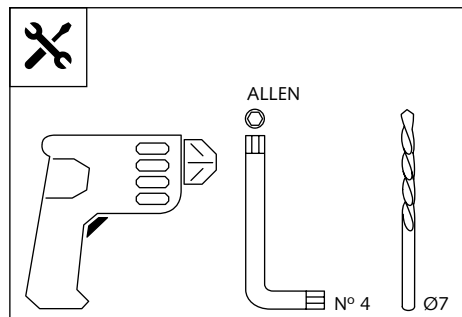

SCREEN WITH SELF-ADJUSTABLE SYSTEM FOR TRIUMPH TIGER 800 '15- '17

Ref.: 5652

ID	PART	DESCRIPTION	QTY	REF.
1		Screen	1	5652H/F/N/WM3
2		Mobile right support	1	SOPOR-4P-9-5652
3		Fixed right support	1	SOPOR-4P-9-5652
4		Mobile left support	1	SOPOR-4P-9-5652
5		Fixed left support	1	SOPOR-4P-9-5652
6		Ø20 x Ø6 x 5mm plastic conic washer	2	ARANDENND20-030
7		M6x20 DIN7991 Allen screw	2	TORNIAD7991-129
8		Fixation Knob M8	2	POMOFIJACION-76
9		M6 Silentblock	2	SILENBTM6-046/2
10		Ø14x Ø8 x1 nylon washer	2	ARNV00000000265
11		M5x16 ISO 7380 Allen screw	2	TORNI-I7380-493
12		Ø15 xØ9 x7,5 bush with flange	2	CASQUI-1A---324
13		Ø20x Ø9 xØ7,5 Silentblock	2	SILEN0000000036
14		M5 DIN985 nut	2	TUERCA-D985-535
15		M6 DIN7991 screw cap	2	TAPON-----81
16		M8 DIN934 nut	2	TUERCAED934-068

EXPLOTING

MULTI-ADJUSTABLE VISOR

Ref.: 6007

Ref.: 5852

Ref.: 5853

Smoke

Clear

Note: