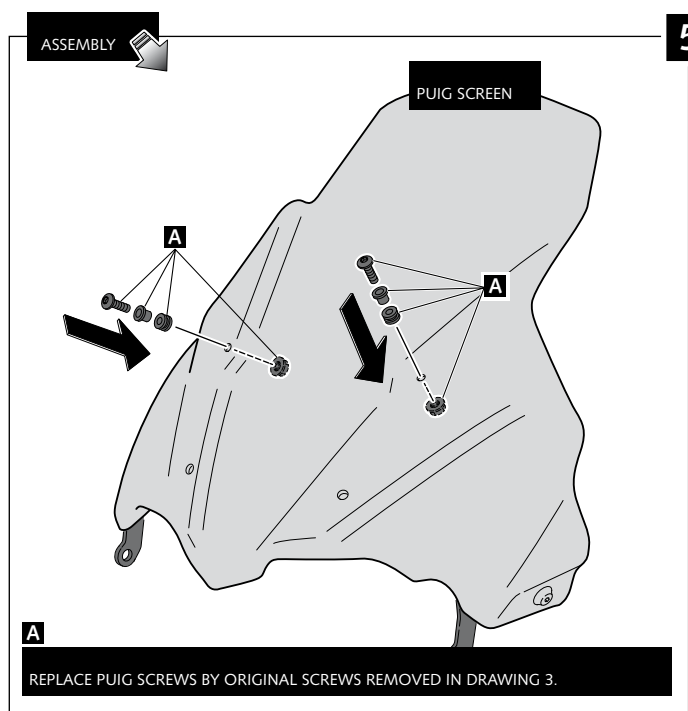

SCREEN WITH SELF-ADJUSTABLE SYSTEM FOR TRIUMPH TIGER 800 '15- '17

Ref.: 5652

ID	PART	DESCRIPTION	QTY	REF.
1		Screen	1	5652H/F/N/WM3
2		Mobile right support	1	SOPOR-4P-9-5652
3		Fixed right support	1	SOPOR-4P-9-5652
4		Mobile left support	1	SOPOR-4P-9-5652
5		Fixed left support	1	SOPOR-4P-9-5652
6		Ø20 x Ø6 x 5mm plastic conic washer	2	ARANDENND20-030
7		M6x20 DIN7991 Allen screw	2	TORNIAD7991-129
8		Fixation Knob M8	2	POMOFIJACION-76
9		M6 Silentblock	2	SILENBTM6-046/2
10		Ø14x Ø8 x1 nylon washer	2	ARNV00000000265
11		M5x16 ISO 7380 Allen screw	2	TORNI-I7380-493
12		Ø15 xØ9 x7,5 bush with flange	2	CASQUI-1A---324
13		Ø20x Ø9 xØ7,5 Silentblock	2	SILEN0000000036
14		M5 DIN985 nut	2	TUERCA-D985-535
15		M6 DIN7991 screw cap	2	TAPON-----81
16		M8 DIN934 nut	2	TUERCAED934-068

SCREEN WITH SELF-ADJUSTABLE SYSTEM FOR
TRIUMPH TIGER 800 '15- '17

MOUNTING INSTRUCTIONS

SCREEN WITH SELF-ADJUSTABLE SYSTEM FOR TRIUMPH TIGER 800 '15- '17

SCREEN WITH SELF-ADJUSTABLE SYSTEM FOR
TRIUMPH TIGER 800 '15- '17

If the visor is supplied along with the windscreen, the windscreen will come factory-drilled so no drilling is necessary.

ID.	PART	DESCRIPTION	QTY.
1		Visor	1
2		Template	1
3		Multi-adjustable mechanism	2
4		Cap	4
5		Plastic thread fastener M6x12	8