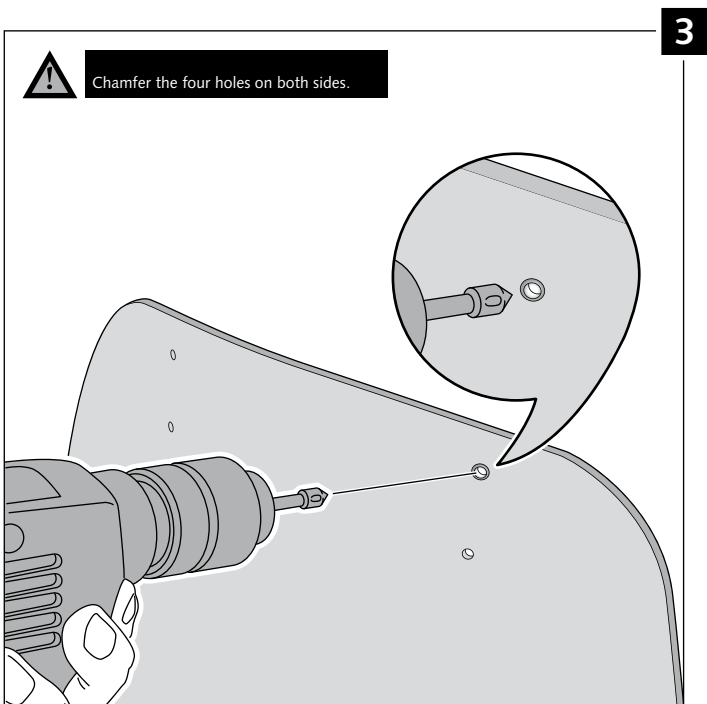

MULTI-ADJUSTABLE VISOR

TYPE A