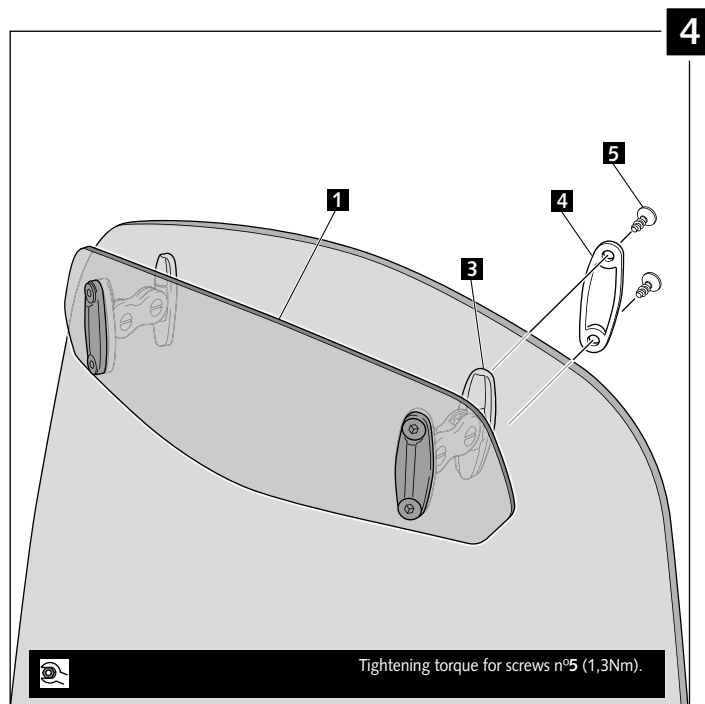

MULTI-ADJUSTABLE VISOR

TYPE B