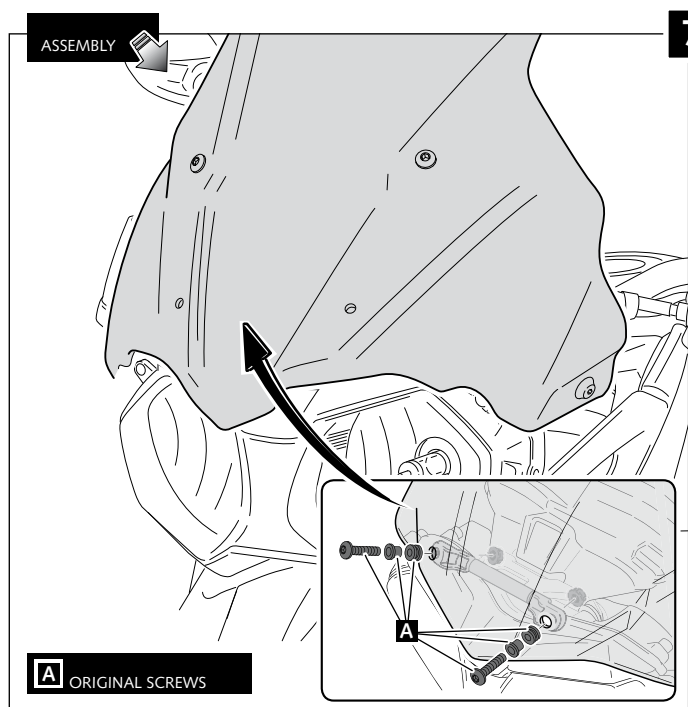

SCREEN WITH SELF-ADJUSTABLE SYSTEM FOR TRIUMPH TIGER 800 '15- '17

Ref.: 5652

ID	PART	DESCRIPTION	QTY	REF.
1		Screen	1	5652H/F/N/WM3
2		Mobile right support	1	SOPOR-4P-9-5652
3		Fixed right support	1	SOPOR-4P-9-5652
4		Mobile left support	1	SOPOR-4P-9-5652
5		Fixed left support	1	SOPOR-4P-9-5652
6		Ø20 x Ø6 x 5mm plastic conic washer	2	ARANDENND20-030
7		M6x20 DIN7991 Allen screw	2	TORNIAD7991-129
8		Fixation Knob M8	2	POMOFIJACION-76
9		M6 Silentblock	2	SILENBTM6-046/2
10		Ø14x Ø8 x1 nylon washer	2	ARNV00000000265
11		M5x16 ISO 7380 Allen screw	2	TORNI-I7380-493
12		Ø15 xØ9 x7,5 bush with flange	2	CASQUI-1A---324
13		Ø20x Ø9 xØ7,5 Silentblock	2	SILEN0000000036
14		M5 DIN985 nut	2	TUERCA-D985-535
15		M6 DIN7991 screw cap	2	TAPON-----81
16		M8 DIN934 nut	2	TUERCAED934-068

SCREEN WITH SELF-ADJUSTABLE SYSTEM FOR
TRIUMPH TIGER 800 '15- '17

MOUNTING INSTRUCTIONS

SCREEN WITH SELF-ADJUSTABLE SYSTEM FOR TRIUMPH TIGER 800 '15- '17

SCREEN WITH SELF-ADJUSTABLE SYSTEM FOR
TRIUMPH TIGER 800 '15- '17