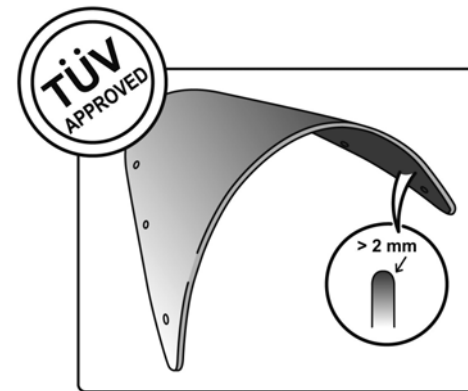

TECHNICAL FEATURES

Check the ABE HOMOLOGATION document if the product is homologated for your motorcycle

ROUNDED CONTOUR-PROFILE

TÜV APPROVED