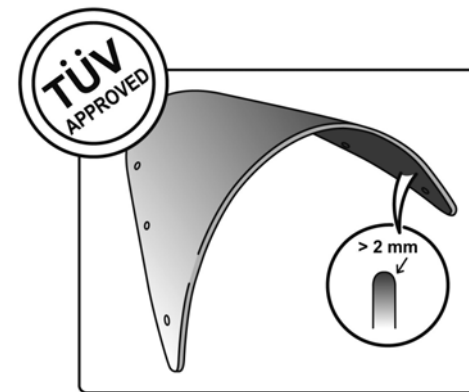

## TECHNICAL FEATURES

Check the ABE HOMOLOGATION document if the product is homologated for your motorcycle

ROUNDED CONTOUR-PROFILE

TÜV APPROVED