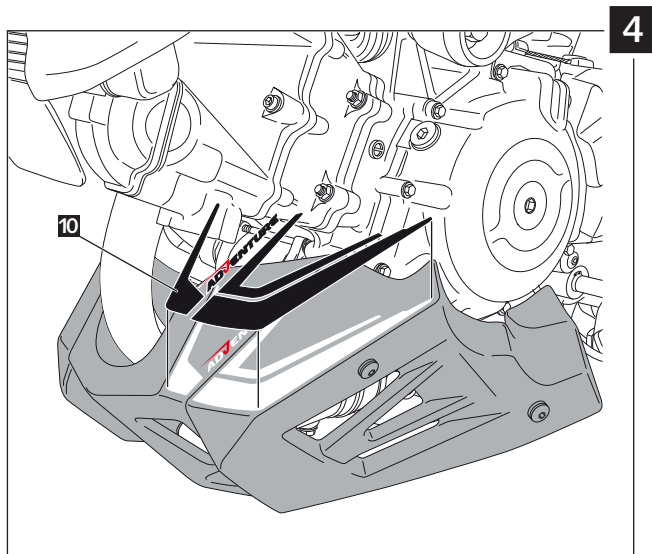

## MOUNTING INSTRUCTIONS

ENGINE SPOILER ADAPTABLE TO  
DL650 VSTROM 12'-/ DL650XT VSTROM 15'-

Ref.: 5896

ID.	DESCRIPTION	QTY.
1	Engine spoiler	1
2	Front right metallic support	1
3	Rear right metallic support	1
4	Front left metallic support	1
5	Rear left metallic support	1
7	M6x20 ISO 7380 Allen screw	4
8	Bush with fl ange (supplied fitted to Part n° 1)	4
9	Silemblock (supplied fitted to Part n° 1)	4
10	Adhesive set	1