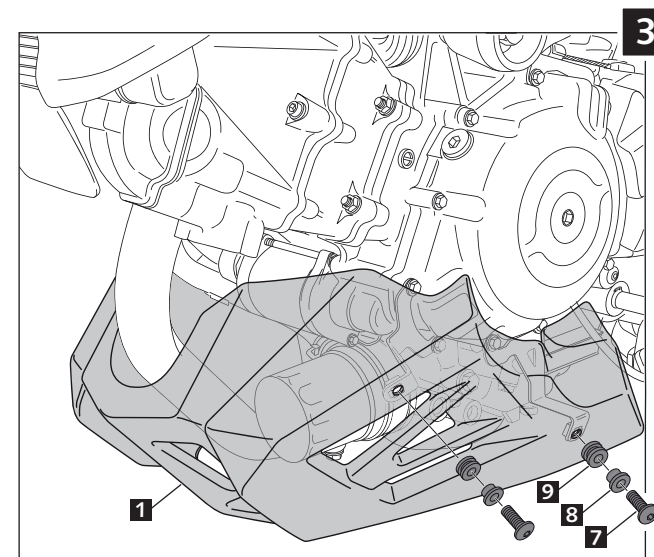

## MOUNTING INSTRUCTIONS

ENGINE SPOILER ADAPTABLE TO  
DL650 VSTROM 12'-/ DL650XT VSTROM 15'-

Ref.: 5896

ID.	DESCRIPTION	QTY.
1	Engine spoiler	1
2	Front right metallic support	1
3	Rear right metallic support	1
4	Front left metallic support	1
5	Rear left metallic support	1
7	M6x20 ISO 7380 Allen screw	4
8	Bush with fl ange (supplied fitted to Part n° 1)	4
9	Silemblock (supplied fitted to Part n° 1)	4
10	Adhesive set	1