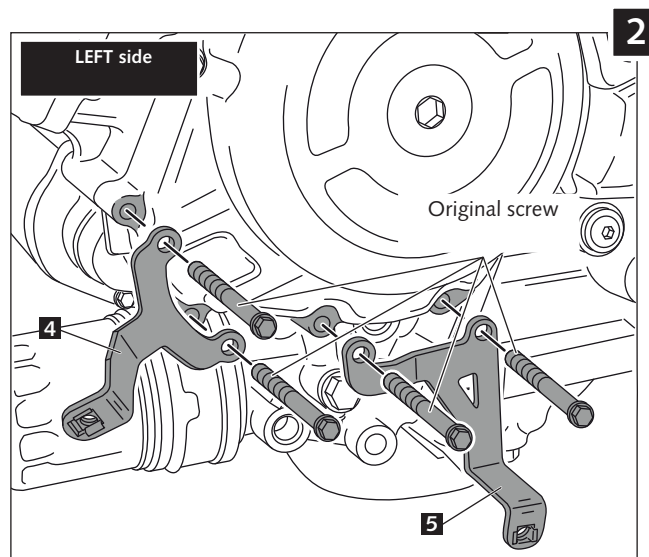

## MOUNTING INSTRUCTIONS

ENGINE SPOILER ADAPTABLE TO  
DL650 VSTROM 12'-/ DL650XT VSTROM 15'-

Ref.: 5896

ID.	DESCRIPTION	QTY.
1	Engine spoiler	1
2	Front right metallic support	1
3	Rear right metallic support	1
4	Front left metallic support	1
5	Rear left metallic support	1
7	M6x20 ISO 7380 Allen screw	4
8	Bush with fl ange (supplied fitted to Part n° 1)	4
9	Silemblock (supplied fitted to Part n° 1)	4
10	Adhesive set	1