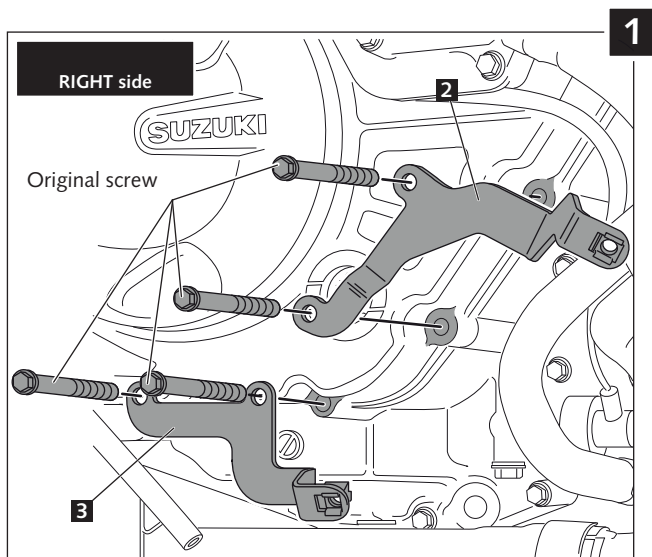

## MOUNTING INSTRUCTIONS

ENGINE SPOILER ADAPTABLE TO  
DL650 VSTROM 12'-/ DL650XT VSTROM 15'-

Ref.: 5896

ID.	DESCRIPTION	QTY.
1	Engine spoiler	1
2	Front right metallic support	1
3	Rear right metallic support	1
4	Front left metallic support	1
5	Rear left metallic support	1
7	M6x20 ISO 7380 Allen screw	4
8	Bush with fl ange (supplied fitted to Part n° 1)	4
9	Silemblock (supplied fitted to Part n° 1)	4
10	Adhesive set	1